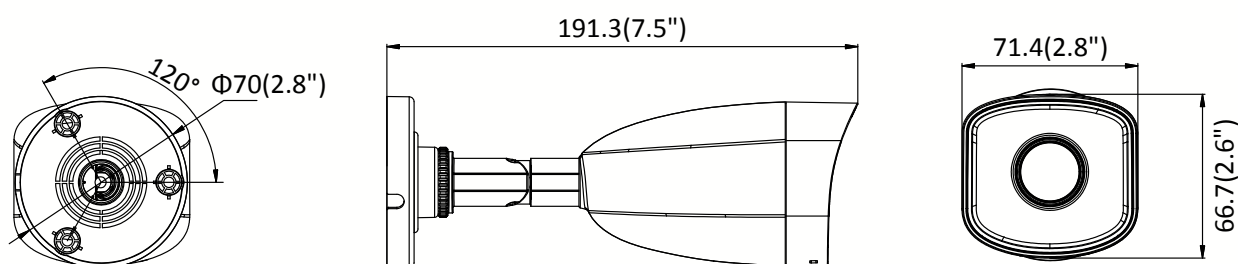

User/Host	Up to 32 users 3 levels: Administrator, Operator and User
Client	iVMS-4200, iVMS-4500, iVMS-5200, Hik-Connect
Web Browser	IE8+, Chrome 31.0-44, Firefox 30.0-51, Safari 8.0+
Interface	
Communication Interface	1 RJ45 10M/100M self-adaptive Ethernet port
General	
Operating Conditions	-30 °C to 60 °C (-22 °F to 140 °F), humidity: 95% or less (non-condensing)
Power Supply	12 VDC ± 25%, 5.5 mm coaxial power plug PoE (802.3af, class 3)
Power Consumption and Current	12 VDC, 0.3 A, max. 4 W; PoE: (802.3af, 36 V to 57 V), 0.08 A to 0.13 A, max. 5 W
Protection Level	IP67
Material	Without -M model: Front cover: metal, back cover: plastic -M model: Front cover: metal, camera body: metal, bracket: metal
Dimensions	Camera: $\varnothing$ 70 mm $\times$ 191.3 mm ($\varnothing$ 2.8" $\times$ 7.5")
Weight	Without -M model: Camera: Approx. 280 g (0.6 lb.) -M model: Camera: Approx. 340 g (0.9 lb.)

Available Models

HWI-B100 (2.8/4/6 mm) (B), HWI-B100-M (2.8/4/6 mm)

Dimension