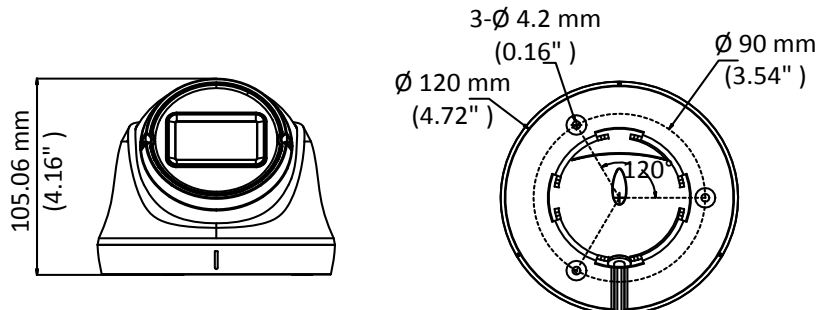

HWT-T310-VF 1 MP EXIR VF Turret Camera

Key Features

- 1 MP high-performance CMOS
- 1280 × 720 resolution
- 2.8 mm to 12 mm vari-focal lens
- Day/Night switch
- EXIR 2.0, smart IR, up to 40 m IR distance
- 4 in 1 video output (switchable TVI/AHD/CVI/CVBS)
- IP66

Specifications

Camera	
Image Sensor	1 MP CMOS image sensor
Signal System	PAL/NTSC
Resolution	1280 (H) × 720 (V)
Min. Illumination	0.01 Lux@(F1.2, AGC ON), 0 Lux with IR
Shutter Time	1/25 (1/30) s to 1/50,000 s
Lens	2.8 mm to 12 mm
Horizontal Field of View	70° to 22.3°
Lens Mount	Φ14
Day & Night	IR cut filter
Angle Adjustment	Pan: 0° to 360°, Tilt: 0° to 75°, Rotation: 0° to 360°
Synchronization	Internal synchronization
Video Frame Rate	PAL: 720p@25fps NTSC: 720p@30fps
Menu	
AGC	High/Middle/Low/Off
D/N Mode	Smart/Color/BW (Black and White)
BLC	Support
DWDR	Support
Language	English, Chinese
Functions	Sharpness, Contrast, Color Gain, DNR
Interface	
Video Output	1 HD analog output
Switch Button	TVI/AHD/CVI/CVBS
General	
Operating Conditions	-40 °C to 60 °C (-40 °F to 140 °F), Humidity: 90% or less (non-condensation)
Power Supply	12 VDC ±15%
Power Consumption	Max. 4.8 W
Protection Level	IP66
Material	Enclosure: Plastic Main Body: Metal
IR Range	Up to 40 m
Dimensions	Ø 120 mm × 105.06 mm (Ø 4.72" × 4.16")
Weight	450 g (0.99 lb.)

Order Model

HWT-T310-VF

Dimension

Accessories

DS-1273ZJ-130-TRL
Wall Mount

DS-1271ZJ-130-TRL
Pendant Mount

DS-1275ZJ-SUS
Vertical Pole Mount

DS-1276ZJ-SUS
Corner Mount