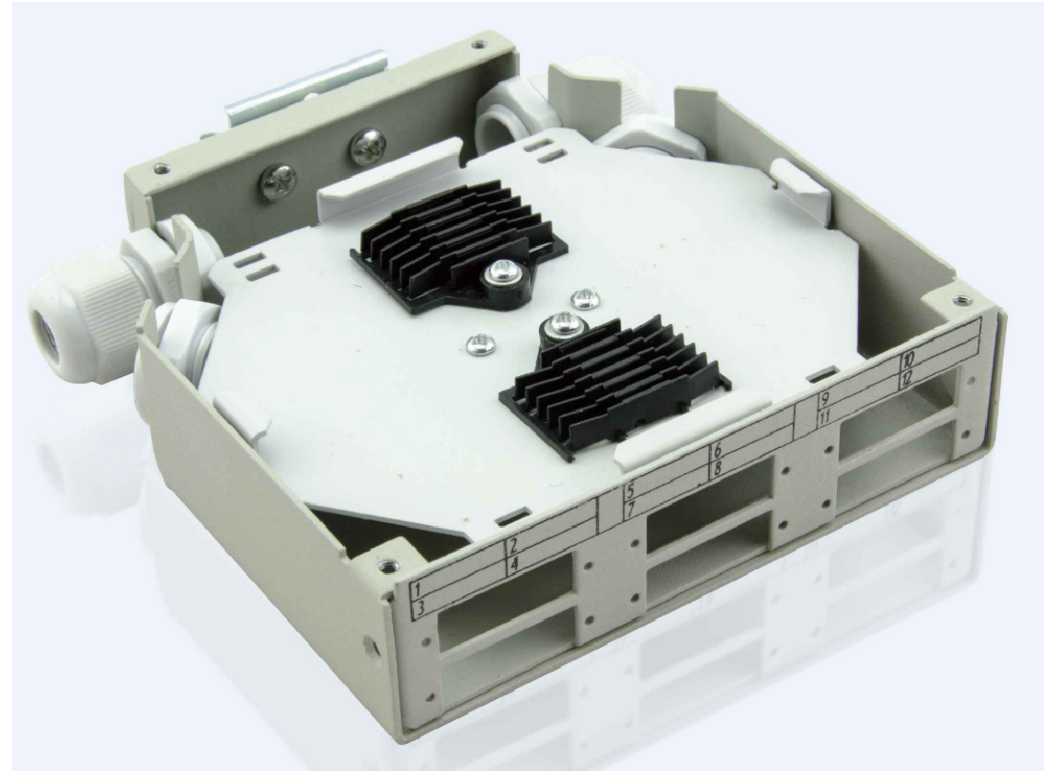

Note:

1. Gray(RAL 7035) matt black surface treatment
2. **1 2 3 4 .....12** Font Arial
3. Logo for Gray printing The Pantone of Color is Cool Gray 9C
4. Operating Temperature (°C): -40~85°C
5. Storage Temperature (°C): -40~85°C

Packing:1PC/ brown box+label

CUSTOMER		CN		ITEM NO.		1781976			
PRODUCT NAME		Metal Terminal Box DIN for 6 port SC Duplex or LC Quad ,Grey color		ITEM NO.		102097	UNIT	MM	
NEW		2018-05-15		A		DRAWNBY		CHECKBY	
BY		CHK		REVISION RECORD MODIFICATIONS		DATE		REV.	
				Fan		Fan		2018-05-15	

CUSTOMER		CN		ITEM NO.		1781976		
PRODUCT NAME		Metal Terminal Box DIN for 6 port SC Duplex or LC Quad , Grey color		ITEM NO.		102097	UNIT	MM
DRAWNBY		CHECKBY		APPOBY		DATE		
BY	CHK	REVISION RECORD MODIFICATIONS	DATE	REV.	Fan	Fan	2018-05-15	