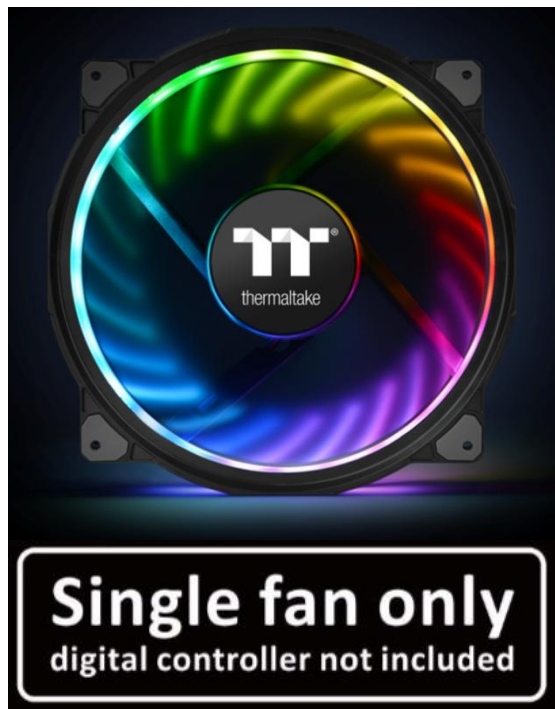

Riing Plus 20 RGB Case Fan TT Premium Edition

• Features

- 12 sets separately controlled addressable LEDs
- Patented Riing Plus RGB Software Enabled
- Supports up to 16 controllers (maximum 80 fans)
- 16.8 million color RGB spectrum
- 11-blade high static pressure fan design for radiator cooling
- Long life hydraulic bearing for silent operation

•Angle View

It only works with Riing Plus digital controller

RGB Spectrum Mode:
A gorgeous and seamless transition through the entire range of 16.8 million RGB colors

Ripple Mode:
RGB Colors ripple out across the fan

Flow Mode:
RGB or Single color flow in a clockwise direction

Pulse Mode:
A slow fade in and fade out of your color choice

Riing Plus 20 RGB Case Fan TT Premium Edition

P/N: CL-F070-PL20SW-A

Riing Plus 20 RGB Case Fan TT Premium Edition