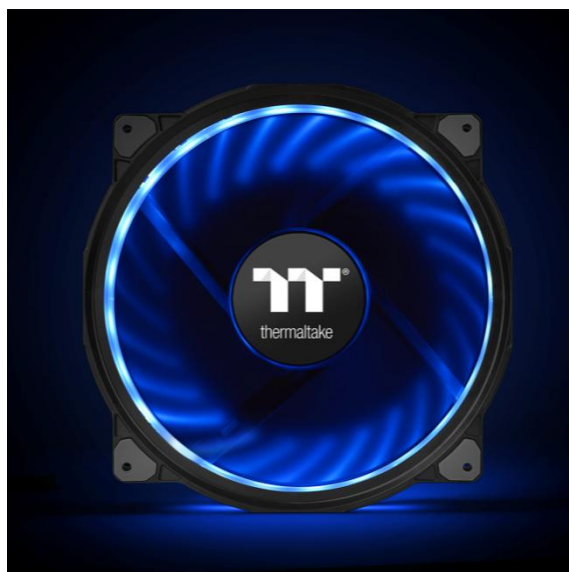

•Angle View

It only works with Riing Plus digital controller

RGB Spectrum Mode:
A gorgeous and seamless transition through the entire range of 16.8 million RGB colors

Ripple Mode:
RGB Colors ripple out across the fan

Flow Mode:
RGB or Single color flow in a clockwise direction

Pulse Mode:
A slow fade in and fade out of your color choice

Riing Plus 20 RGB Case Fan TT Premium Edition

P/N: CL-F070-PL20SW-A

Riing Plus 20 RGB Case Fan TT Premium Edition