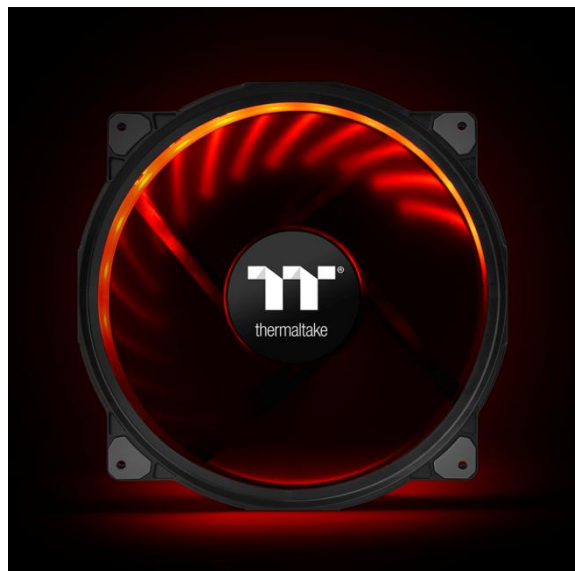

Riing Plus 20 RGB Case Fan TT Premium Edition

•Angle View

Front view

Back view

Unique Fan blade shape

Parts (M3 for Radiator
T5x10 fan screw)

Riing Plus 20 RGB Case Fan TT Premium Edition

• Detail Features

•Angle View

It only works with Riing Plus digital controller

RGB Spectrum Mode:
A gorgeous and seamless transition through the entire range of 16.8 million RGB colors

Ripple Mode:
RGB Colors ripple out across the fan

Flow Mode:
RGB or Single color flow in a clockwise direction

Pulse Mode:
A slow fade in and fade out of your color choice

Riing Plus 20 RGB Case Fan TT Premium Edition

P/N: CL-F070-PL20SW-A

Riing Plus 20 RGB Case Fan TT Premium Edition