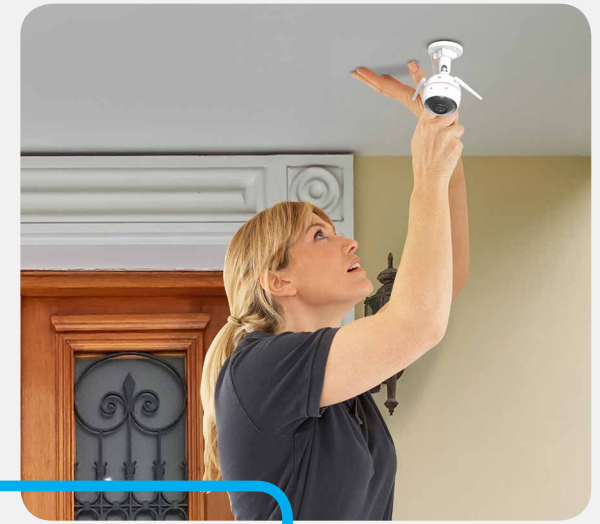

Husky Air

**SEAMLESSLY CONNECT TO YOUR
OUTDOOR PROPERTY.**

With the EZVIZ Husky Air, you always enjoy peace of mind. The ezGuard is an outdoor Wi-Fi camera designed for the outdoor security of your office, your store, your parking or your entrance when you're not there. It is equipped with a built-in strobe light and siren to scare off unwanted intruders. It also has two antennas for maximum Wi-Fi and two-way audio. Thanks to the night vision, you can see what's going on, even at night. Just check the app on your smartphone, wherever you are, whenever you want.

FEATURES

ALWAYS CONNECTED. ALWAYS SAFE

The Husky Air outdoor camera has 24/7 HD live streaming. Check in on your property via the app, whenever you want.

BUILT-IN STROBE LIGHT AND SIREN

The Husky Air is your active line of defense. When an intruder is detected, the camera immediately sends you a notification on your mobile and sets off a bright strobe and a loud siren.

FEATURES

ALWAYS UP-TO-DATE

Whenever movement is detected, you get an instant notification via the app. You immediately know what's going on.

WHEREVER YOU NEED IT

The Husky Air is easy to install. Thanks to the mounting kit for walls and ceilings you can install it on anywhere you want or need.

INTEGRATED EZVIZ SOLUTION

All EZVIZ Wi-Fi cameras are ready for the smart home. You can for instance connect the Husky Air with your nearby EZVIZ door or window sensors via the A1 Alarm Hub. All-round security at your fingertips.