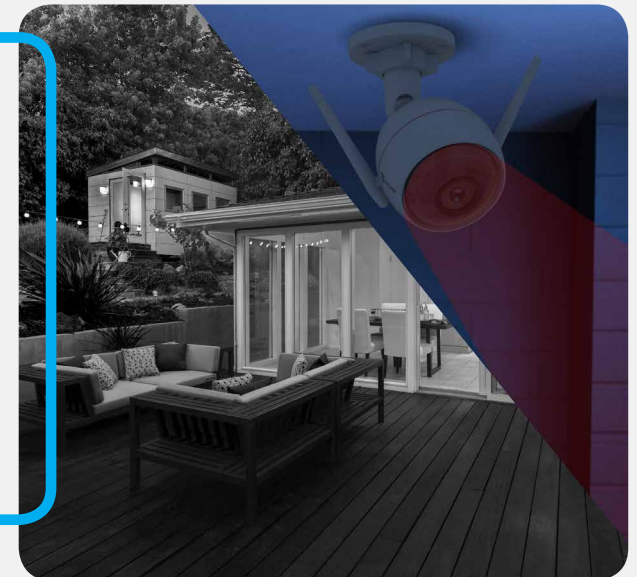

HAPPENING, EVEN IN THE DARK

Even in total darkness you see what's happening. The camera automatically switches to a sharp monochrome video stream when it's dark. Thanks to this night vision, you get clear, detailed images at ranges up to 30 meters. You can check the surroundings of your store, your parking or your garden during the night.