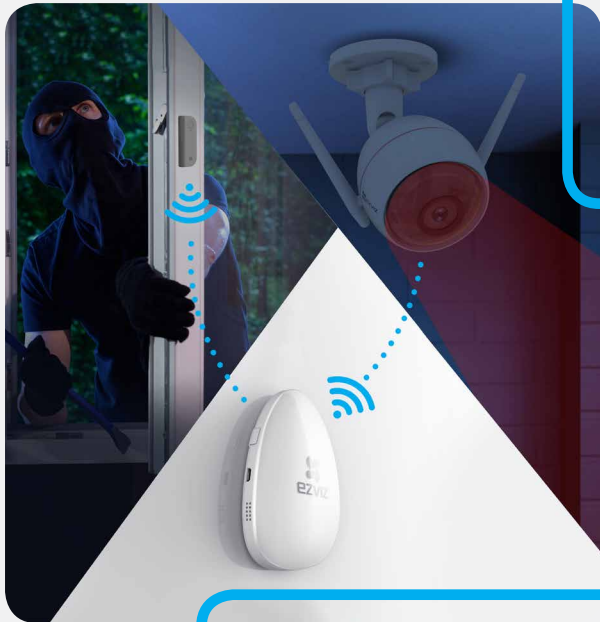

FEATURES

ALWAYS UP-TO-DATE

Whenever movement is detected, you get an instant notification via the app. You immediately know what's going on.

WHEREVER YOU NEED IT

The Husky Air is easy to install. Thanks to the mounting kit for walls and ceilings you can install it on anywhere you want or need.

INTEGRATED EZVIZ SOLUTION

All EZVIZ Wi-Fi cameras are ready for the smart home. You can for instance connect the Husky Air with your nearby EZVIZ door or window sensors via the A1 Alarm Hub. All-round security at your fingertips.

ONE APP DOES ALL THE WORK

With the easy-to-use EZVIZ app, you can view up to four live video streams at the same time with different smartphones, iPads or even PCs. You can connect all your EZVIZ security devices on one and the same app.