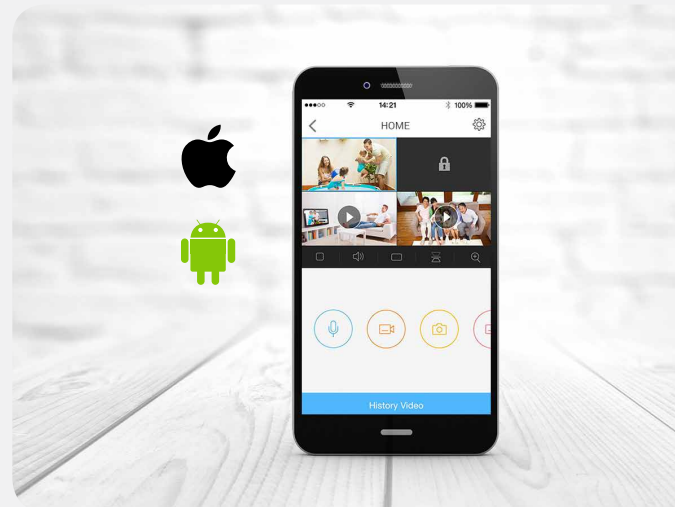

LISTEN IN AND TALK

Thanks to the built-in two-way audio, you will not be a mere observer but you are able to interact. Just open the EZVIZ app, start the communication and decide whether you want to scare off an intruder or talk with your colleagues at work or the visitor at your entrance.

FEATURES

ALWAYS UP-TO-DATE

Whenever movement is detected, you get an instant notification via the app. You immediately know what's going on.

WHEREVER YOU NEED IT

The Husky Air is easy to install. Thanks to the mounting kit for walls and ceilings you can install it on anywhere you want or need.

INTEGRATED EZVIZ SOLUTION

All EZVIZ Wi-Fi cameras are ready for the smart home. You can for instance connect the Husky Air with your nearby EZVIZ door or window sensors via the A1 Alarm Hub. All-round security at your fingertips.

ONE APP DOES ALL THE WORK

With the easy-to-use EZVIZ app, you can view up to four live video streams at the same time with different smartphones, iPads or even PCs. You can connect all your EZVIZ security devices on one and the same app.