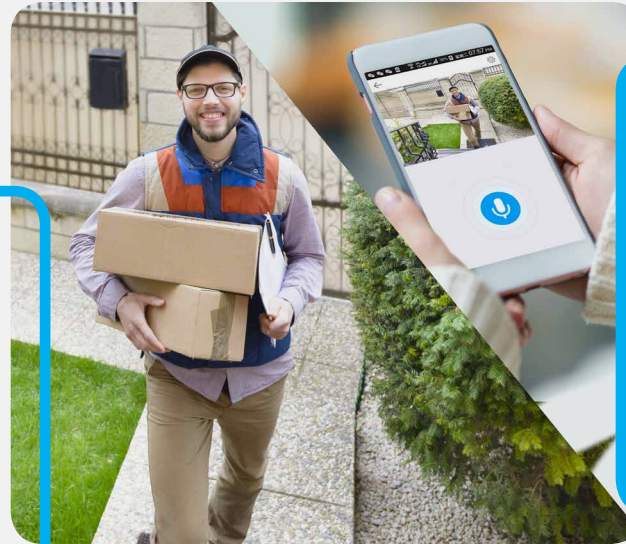

Husky Air

**SEAMLESSLY CONNECT TO YOUR
OUTDOOR PROPERTY.**

With the EZVIZ Husky Air, you always enjoy peace of mind. The ezGuard is an outdoor Wi-Fi camera designed for the outdoor security of your office, your store, your parking or your entrance when you're not there. It is equipped with a built-in strobe light and siren to scare off unwanted intruders. It also has two antennas for maximum Wi-Fi and two-way audio. Thanks to the night vision, you can see what's going on, even at night. Just check the app on your smartphone, wherever you are, whenever you want.

FEATURES

ALWAYS CONNECTED. ALWAYS SAFE

The Husky Air outdoor camera has 24/7 HD live streaming. Check in on your property via the app, whenever you want.

BUILT-IN STROBE LIGHT AND SIREN

The Husky Air is your active line of defense. When an intruder is detected, the camera immediately sends you a notification on your mobile and sets off a bright strobe and a loud siren.

HAPPENING, EVEN IN THE DARK

Even in total darkness you see what's happening. The camera automatically switches to a sharp monochrome video stream when it's dark. Thanks to this night vision, you get clear, detailed images at ranges up to 30 meters. You can check the surroundings of your store, your parking or your garden during the night.

LISTEN IN AND TALK

Thanks to the built-in two-way audio, you will not be a mere observer but you are able to interact. Just open the EZVIZ app, start the communication and decide whether you want to scare off an intruder or talk with your colleagues at work or the visitor at your entrance.