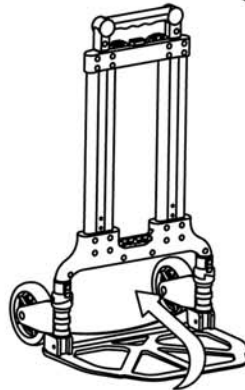

# STANLEY FATMAX

FXWT-705

STANLEY FATMAX FXWT-705 Folding Hand Truck 70kg

1 Open the plate

photo 1

Button

photo 2

2 Press the button, pull up the handle

Button

photo 3

3 Press the button, pull down the handle

warning  
please do not load goods when cart inclines, to avoid being hurt by the handle

please place the plate level, and then load goods carefully

4 Fold the plate

photo 5

photo 4

warning

To avoid hurting, please don't put your fingers in the middle of extension tube.

netto weight article (only the model): 3,55 kg  
brutto weight (transportcarton incl article): 4,4 kg  
measurement article (LxWxH): 39x6x71 cm  
measurement transportcarton (LxWxH in cm): 40x6.5x72.5