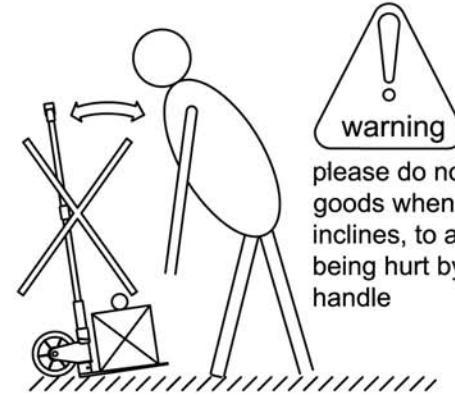

Button

photo 3

3 Press the button, pull down the handle

warning  
please do not load goods when cart inclines, to avoid being hurt by the handle

please place the plate level, and then load goods carefully

4 Fold the plate

photo 5

photo 4

warning

To avoid hurting, please don't put your fingers in the middle of extension tube.

netto weight article (only the model): 3,55 kg  
brutto weight (transportcarton incl article): 4,4 kg  
measurement article (LxWxH): 39x6x71 cm  
measurement transportcarton (LxWxH in cm): 40x6.5x72.5