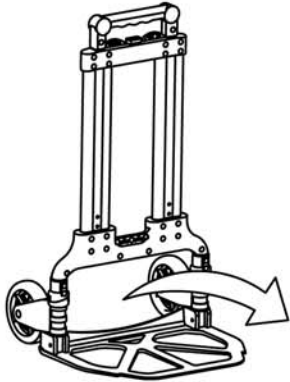

# STANLEY FATMAX

FXWT-705

STANLEY FATMAX FXWT-705 Folding Hand Truck 70kg

1 Open the plate

photo 1

Button

photo 2

2 Press the button, pull up the handle

Button

photo 3

3 Press the button, pull down the handle

warning  
please do not load goods when cart inclines, to avoid being hurt by the handle

please place the plate level, and then load goods carefully

4 Fold the plate

photo 5

photo 4

warning

To avoid hurting, please don't put your fingers in the middle of extension tube.

netto weight article (only the model): 3,55 kg  
brutto weight (transportcarton incl article): 4,4 kg  
measurement article (LxWxH): 39x6x71 cm  
measurement transportcarton (LxWxH in cm): 40x6.5x72.5