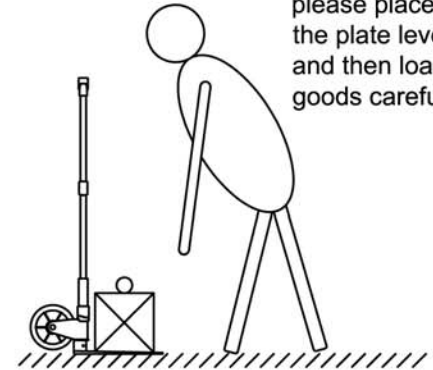

Button

photo 3

3 Press the button, pull down the handle

warning  
please do not load goods when cart inclines, to avoid being hurt by the handle

please place the plate level, and then load goods carefully

4 Fold the plate

photo 5

photo 4

warning

To avoid hurting, please don't put your fingers in the middle of extension tube.

netto weight article (only the model): 3,55 kg  
brutto weight (transportcarton incl article): 4,4 kg  
measurement article (LxWxH): 39x6x71 cm  
measurement transportcarton (LxWxH in cm): 40x6.5x72.5