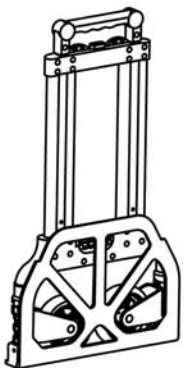

# STANLEY FATMAX

FXWT-705

STANLEY FATMAX FXWT-705 Folding Hand Truck 70kg

1 Open the plate

photo 1

Button

photo 2

2 Press the button, pull up the handle

Button

photo 3

3 Press the button, pull down the handle

warning  
please do not load goods when cart inclines, to avoid being hurt by the handle

please place the plate level, and then load goods carefully

4 Fold the plate

photo 5

photo 4

warning

To avoid hurting, please don't put your fingers in the middle of extension tube.

netto weight article (only the model): 3,55 kg  
brutto weight (transportcarton incl article): 4,4 kg  
measurement article (LxWxH): 39x6x71 cm  
measurement transportcarton (LxWxH in cm): 40x6.5x72.5