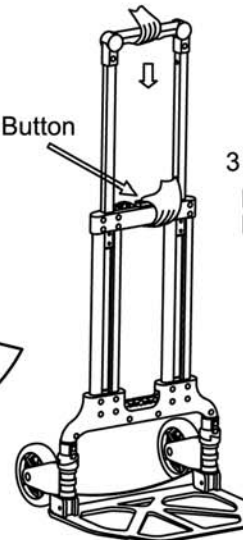

Button

photo 3

3 Press the button, pull down the handle

warning  
please do not load goods when cart inclines, to avoid being hurt by the handle

please place the plate level, and then load goods carefully

4 Fold the plate

photo 5

photo 4

warning

To avoid hurting, please don't put your fingers in the middle of extension tube.

netto weight article (only the model): 3,55 kg  
brutto weight (transportcarton incl article): 4,4 kg  
measurement article (LxWxH): 39x6x71 cm  
measurement transportcarton (LxWxH in cm): 40x6.5x72.5