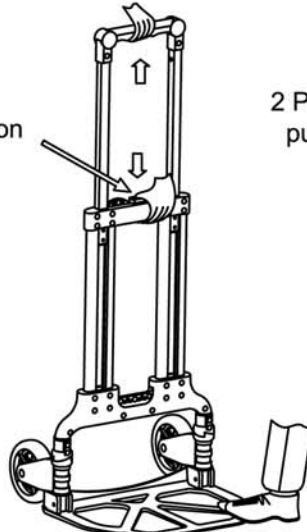

# STANLEY FATMAX

FXWT-705

STANLEY FATMAX FXWT-705 Folding Hand Truck 70kg

1 Open the plate

photo 1

Button

photo 2

2 Press the button, pull up the handle

Button

photo 3

3 Press the button, pull down the handle

warning  
please do not load goods when cart inclines, to avoid being hurt by the handle

please place the plate level, and then load goods carefully

4 Fold the plate

photo 5

photo 4

warning

To avoid hurting, please don't put your fingers in the middle of extension tube.

netto weight article (only the model): 3,55 kg  
brutto weight (transportcarton incl article): 4,4 kg  
measurement article (LxWxH): 39x6x71 cm  
measurement transportcarton (LxWxH in cm): 40x6.5x72.5