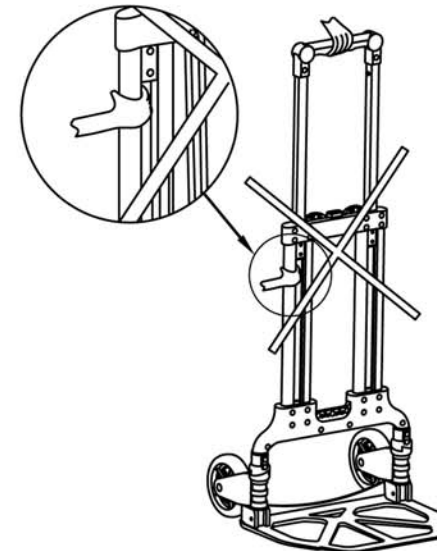

Button

photo 3

3 Press the button, pull down the handle

warning  
please do not load goods when cart inclines, to avoid being hurt by the handle

please place the plate level, and then load goods carefully

4 Fold the plate

photo 5

photo 4

warning

To avoid hurting, please don't put your fingers in the middle of extension tube.

netto weight article (only the model): 3,55 kg  
brutto weight (transportcarton incl article): 4,4 kg  
measurement article (LxWxH): 39x6x71 cm  
measurement transportcarton (LxWxH in cm): 40x6.5x72.5