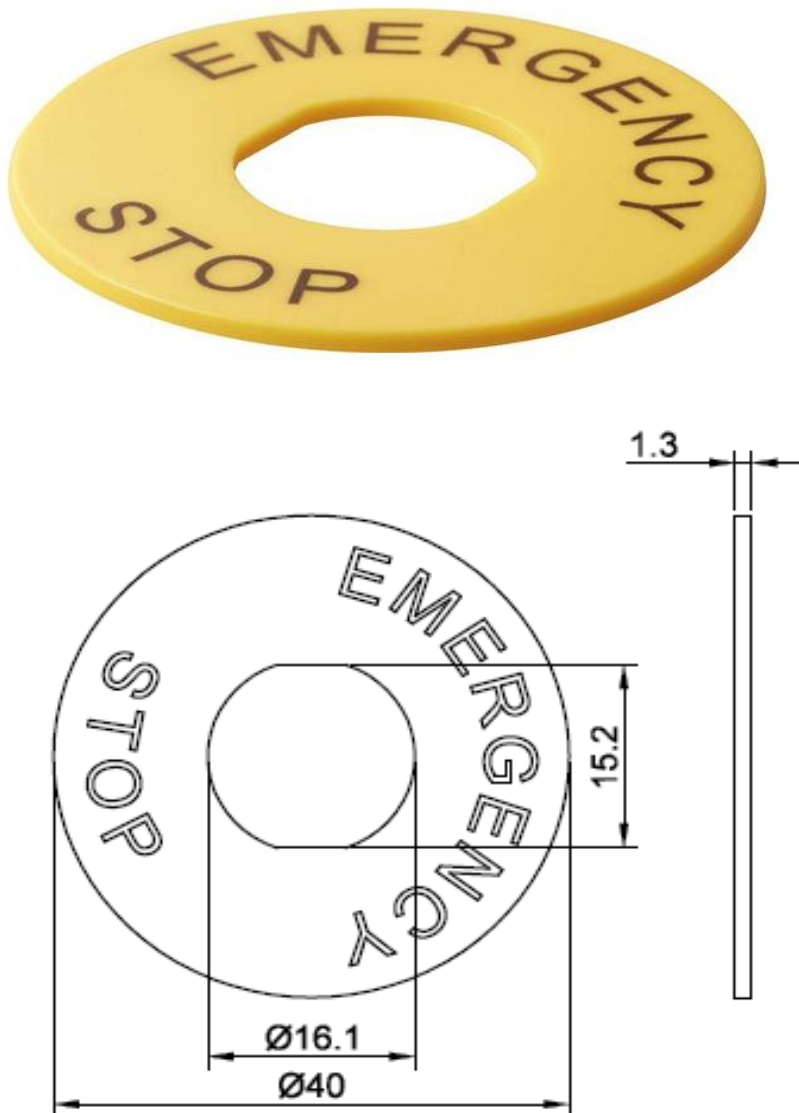

Data Sheet

Warning circle for 16mm emergency stop switch

Technical data

Material: ABS