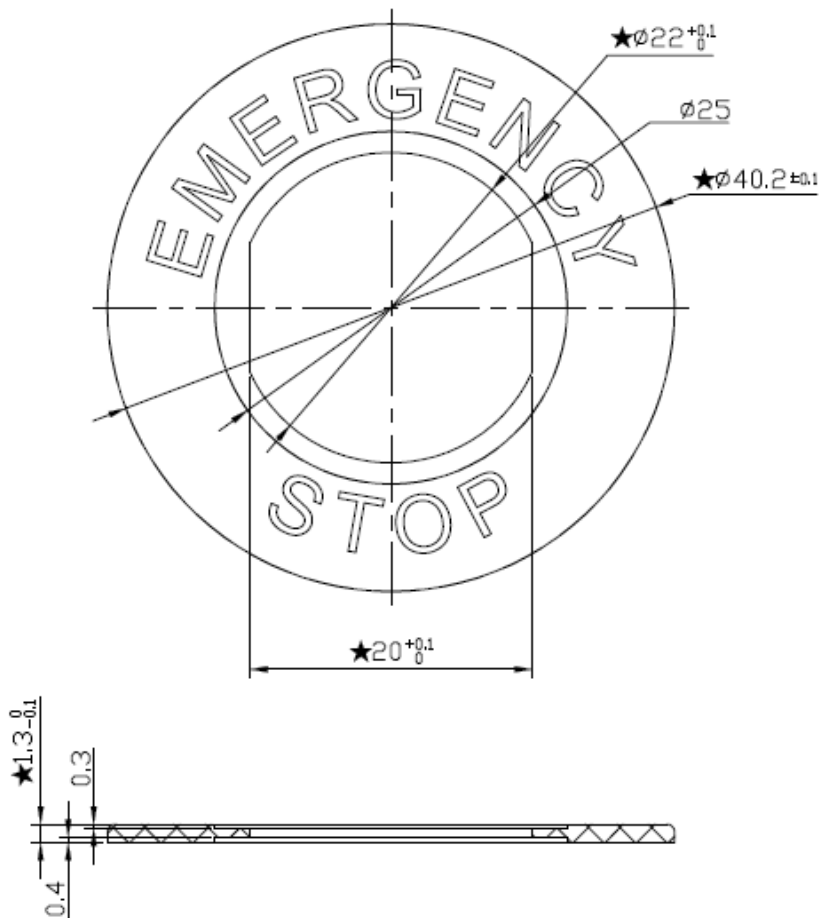

Data Sheet

Warning circle for 22mm emergency stop switch

Technical data

Material: ABS