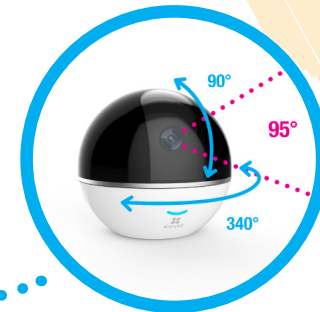

EZVIZ helps you to app your life. Right from the palm of your hand, you connect visually to your home or your work. Welcome to the smart home and business!

FEATURES

ALARM SYSTEM

Integrated Hub module, connect to all EZVIZ sensors (PIR, sirens, water leaks, doors and windows) directly. Link the sensors with the camera, the Camera will start recording and tracking when the sensor is triggered. All-round security at your fingertips.

ALWAYS CONNECTED. ALWAYS SAFE

HD live streaming. Don't miss a moment of what's happening. Check the app whenever you want.

360° PANORAMIC VIEW

The smart helmet has a Pan/Tilt function. You can see every angle of the room, using your phone as a remote control.