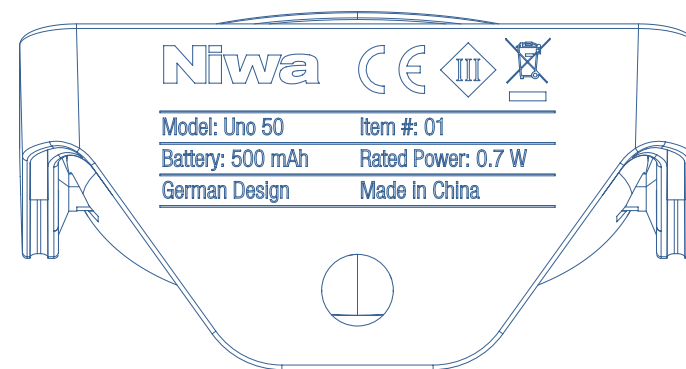

Packing Information

Carton	345x270x275 mm
Carton pcs	24
Gift Box	123x68x108 mm
20' Container	25.272 pcs
40' Container	53.376 pcs