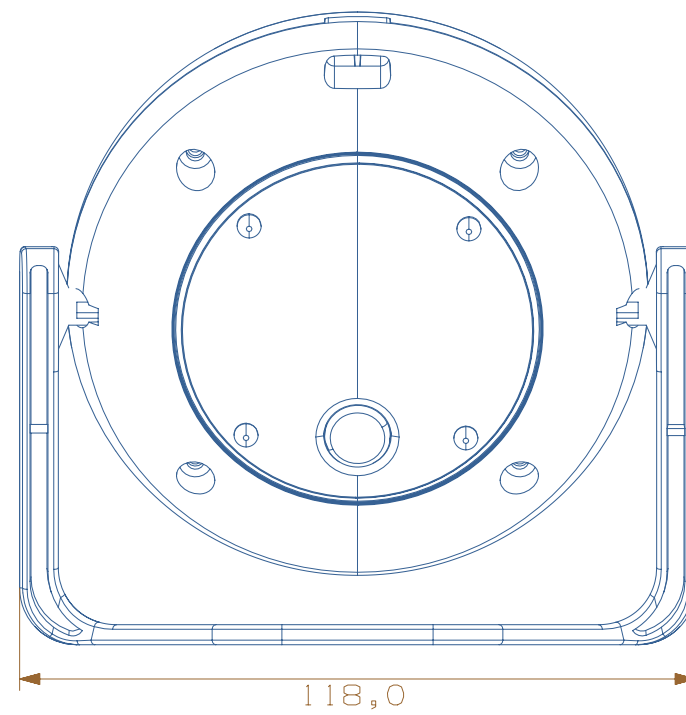

### Packing Information

Carton	345x270x275 mm
Carton pcs	24
Gift Box	123x68x108 mm
20' Container	25.272 pcs
40' Container	53.376 pcs

**Uno 50**  
Solar LED Light