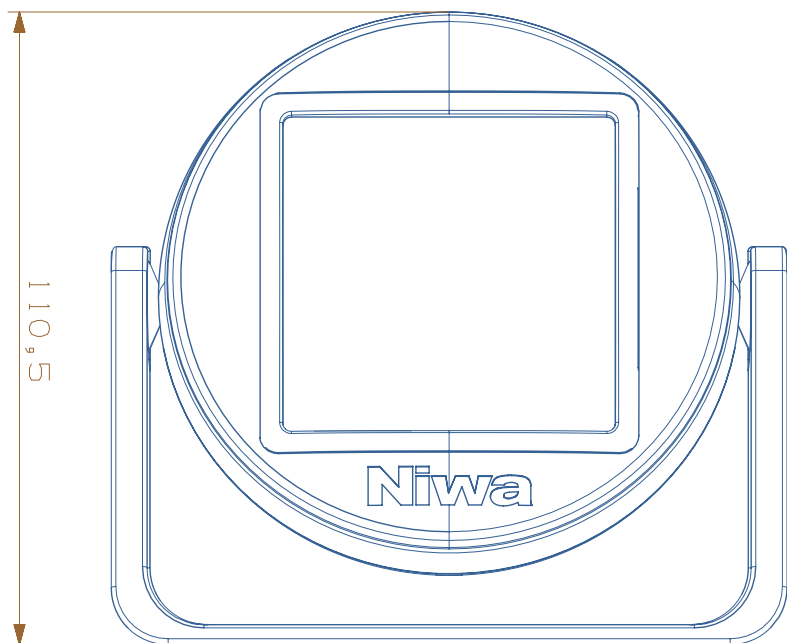

Packing Information

Carton	345x270x275 mm
Carton pcs	24
Gift Box	123x68x108 mm
20' Container	25.272 pcs
40' Container	53.376 pcs