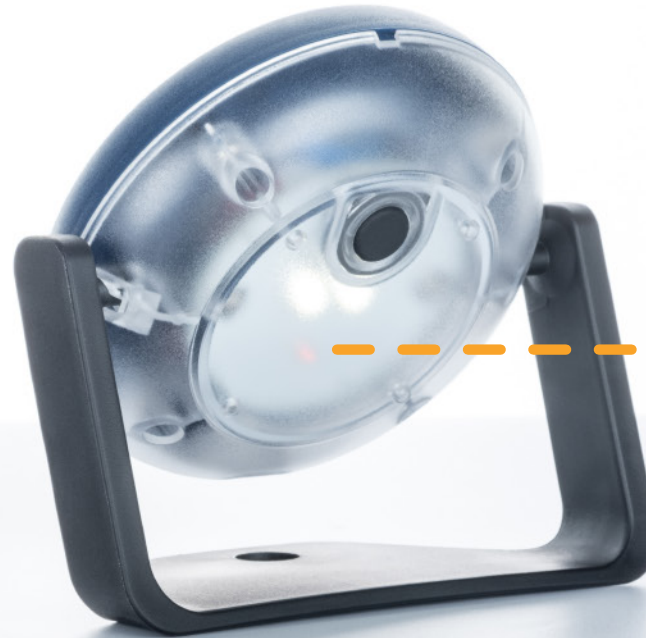

## Uno 50

Solar LED Light

# Niwa

Quality Solar Products

A close-up photograph of the Niwa logo embossed on a dark, textured surface. The logo is rendered in a bold, stylized font. The surface has a fine, pebbled texture, and the lighting creates highlights and shadows that emphasize the three-dimensional quality of the embossed letters.

Niwa

**SOLAR**

- 50 Lumen - Super Bright!
- 2x Light Modes
- 100% Water Resistant
- 2 Year Warranty