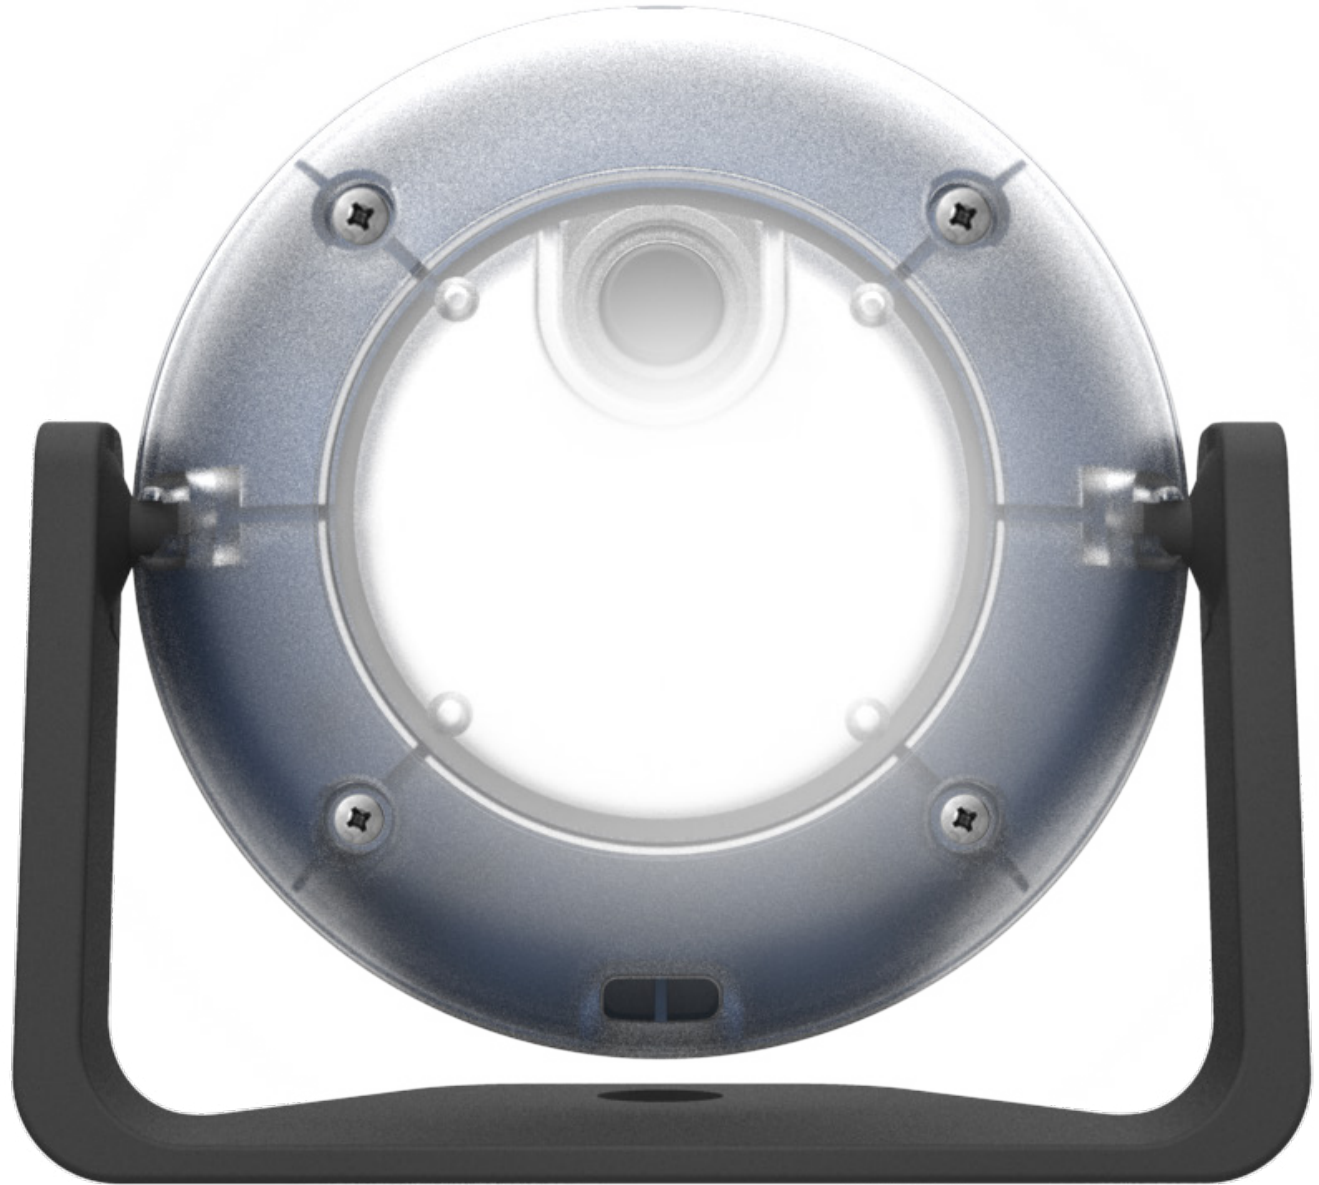

## Uno 50

Solar LED Light

# Niwa

Quality Solar Products

A close-up photograph of the Niwa logo embossed on a dark, textured surface. The logo is rendered in a bold, stylized font. The surface has a fine, pebbled texture, and the lighting creates highlights and shadows that emphasize the three-dimensional quality of the embossed letters.

Niwa

**SOLAR**

- 50 Lumen - Super Bright!
- 2x Light Modes
- 100% Water Resistant
- 2 Year Warranty

### Light Runtime from Solar

<b>20 lm</b>	<b>50 lm</b>
<b>6+ hrs</b>	<b>2+ hrs</b>