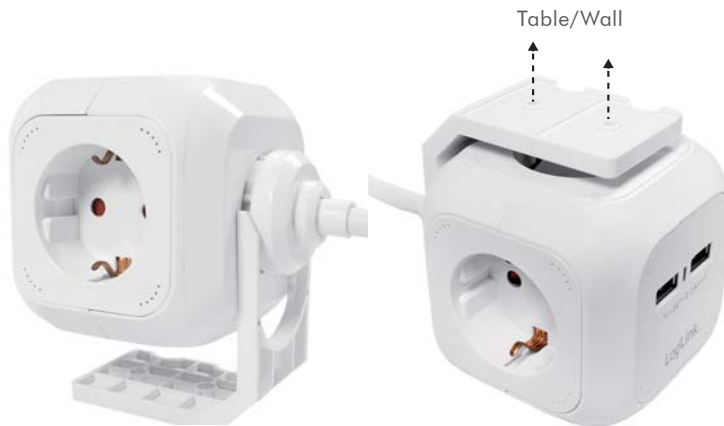

LogiLink®

Power Cube 4 Sockets Outlet Strip with 2 USB Ports

Art. No.: LPS227

Power Cube have 4 German outlets and 2 USB ports, enables you to charge 6 devices at the same time! Also include wall/table stand, screw the Power Cube at the most convenient places.

Features:

- » Provides 4 additional German outlets and 2 USB ports
- » Power input: AC 250V 50Hz, 16A max.
- » Load: Max. 3680W/16A
- » Cable: 1.4m H05VV-F 3G1.5mm²
- » LED indicator makes outlet visible under the desk
- » Child Protection
- » Operating temperature: -15°C ~ 35°C

Screw the Power Cube to the table/wall with the stand included

Charge 6 devices at the same time

Package Contents:

- » 1 x Outlet Strip
- » 1 x Stand

Package Informations:

- » Packing Dimension: 228x75x75mm
- » Packing Weight: 0.435kg
- » Carton Dimension: 330x205x330mm
- » Carton Q'ty: 16pcs
- » Carton Weight: 7.5kg