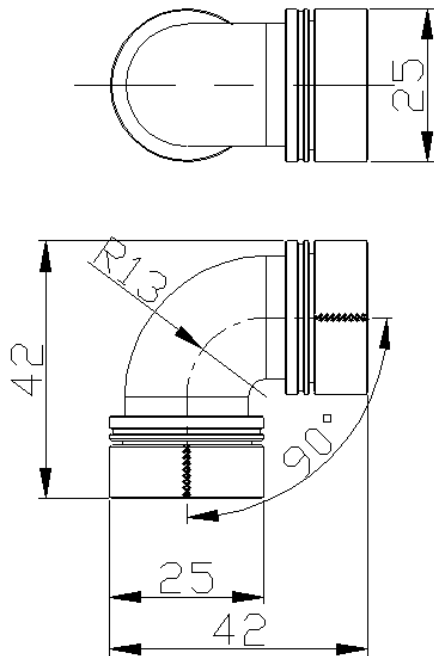

## •Dimension

## •Specification

P/N	CL-W098-CA00BL-A ( Black ) CL-W098-CA00SL-A ( Chrome )
P/N	Pacific PETG Tube 45-Degree dual compression 16mm OD
Dimension	46 x 36.6 x 25 (H) (mm)
Applicable	OD : 16 mm (5/8")
Weight	<b>22 g</b>
Material	CU
Note	PETG Tube To PETG Tube