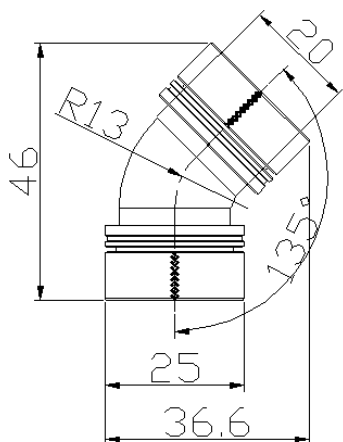

## •Specification

P/N	CL-W096-CA00BL-A ( Black ) CL-W096-CA00SL-A ( Chrome )
P/N	Pacific G1/4 PETG Tube 45-Degree compression 16mm OD
Dimension	48.2 x 35.1 x 25 (H) (mm)
Applicable	OD : 16 mm (5/8")
Weight	<b>22 g</b>
Material	CU
Screw thread	G 1/4
Note	PETG Tube to G1/4

## •Dimension

## •Specification

P/N	CL-W097-CA00BL-A ( Black ) CL-W097-CA00SL-A ( Chrome )
P/N	Pacific G1/4 PETG Tube 90-Degree compression 16mm OD
Dimension	44.2 x 40.5 x 25 (H) (mm)
Applicable	OD : 16 mm (5/8")
Weight	<b>22 g</b>
Material	CU
Screw thread	G 1/4
Note	PETG Tube to G1/4