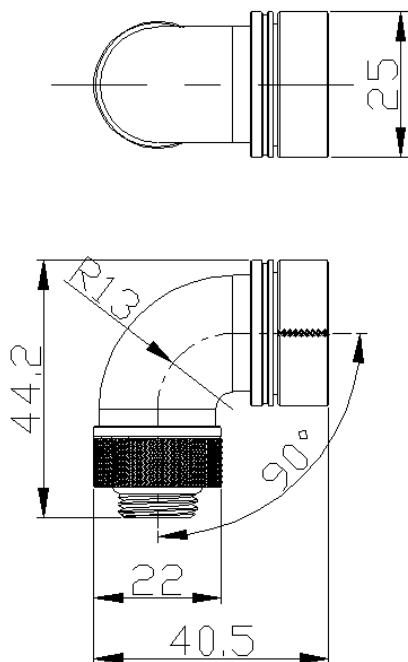

## •Dimension

## •Specification

P/N	CL-W096-CA00BL-A ( Black ) CL-W096-CA00SL-A ( Chrome )
P/N	Pacific G1/4 PETG Tube 45-Degree compression 16mm OD
Dimension	48.2 x 35.1 x 25 (H) (mm)
Applicable	OD : 16 mm (5/8")
Weight	<b>22 g</b>
Material	CU
Screw thread	G 1/4
Note	PETG Tube to G1/4

## •Specification

P/N	CL-W097-CA00BL-A ( Black ) CL-W097-CA00SL-A ( Chrome )
P/N	Pacific G1/4 PETG Tube 90-Degree compression 16mm OD
Dimension	44.2 x 40.5 x 25 (H) (mm)
Applicable	OD : 16 mm (5/8")
Weight	<b>22 g</b>
Material	CU
Screw thread	G 1/4
Note	PETG Tube to G1/4