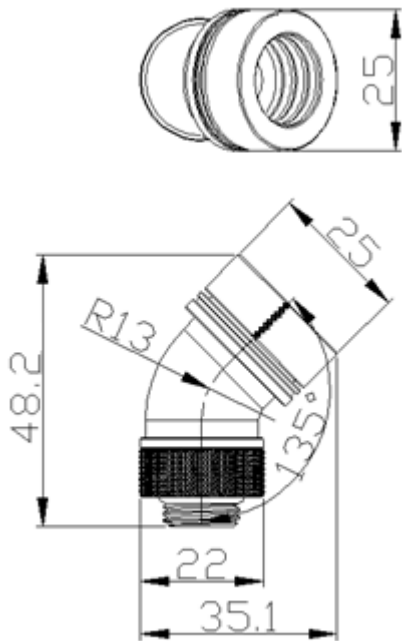

## •Dimension

## •Specification

P/N	CL-W096-CA00BL-A ( Black ) CL-W096-CA00SL-A ( Chrome )
P/N	Pacific G1/4 PETG Tube 45-Degree compression 16mm OD
Dimension	48.2 x 35.1 x 25 (H) (mm)
Applicable	OD : 16 mm (5/8")
Weight	<b>22 g</b>
Material	CU
Screw thread	G 1/4
Note	PETG Tube to G1/4

## •Specification

P/N	CL-W097-CA00BL-A ( Black ) CL-W097-CA00SL-A ( Chrome )
P/N	Pacific G1/4 PETG Tube 90-Degree compression 16mm OD
Dimension	44.2 x 40.5 x 25 (H) (mm)
Applicable	OD : 16 mm (5/8")
Weight	<b>22 g</b>
Material	CU
Screw thread	G 1/4
Note	PETG Tube to G1/4

## •Specification

P/N	CL-W098-CA00BL-A ( Black ) CL-W098-CA00SL-A ( Chrome )
P/N	Pacific PETG Tube 45-Degree dual compression 16mm OD
Dimension	46 x 36.6 x 25 (H) (mm)
Applicable	OD : 16 mm (5/8")
Weight	<b>22 g</b>
Material	CU
Note	PETG Tube To PETG Tube