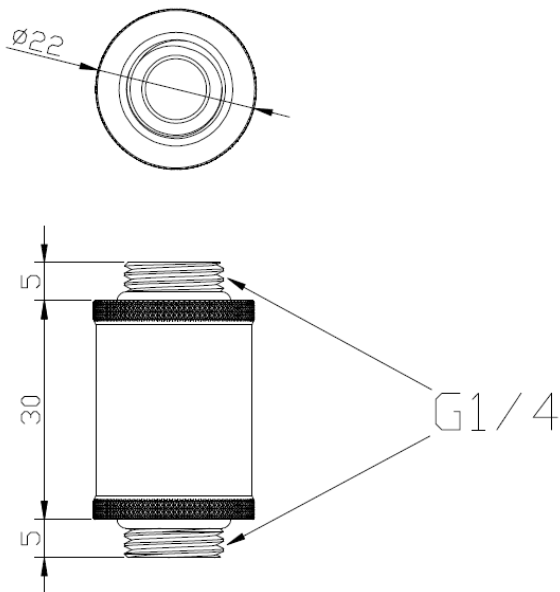

CL-W041-CU00BL-A (Black)

CL-W041-CU00SL-A (Chrome)

Thermaltake Liquid Cooling Pacific Fitting Series

•Dimension

•Specification

P/N	CL-W042-CU00BL-A (Black) CL-W042-CU00SL-A (Chrome)
P/N	Pacific G1/4 Male to Male 10mm extender
Dimension	$\phi 22 \times 20$ (H) (mm)
Applicable	G 1/4
Weight	33 g
Material	CU
Screw thread	G 1/4
Note	Male to Male

CL-W042-CU00BL-A (Black)

CL-W042-CU00SL-A (Chrome)

Thermaltake Liquid Cooling Pacific Fitting Series

•Dimension

•Specification

P/N	CL-W043-CU00BL-A (Black) CL-W043-CU00SL-A (Chrome)
P/N	Pacific G1/4 Male to Male 20mm extender
Dimension	$\phi 22 \times 30$ (H) (mm)
Applicable	G 1/4
Weight	58 g
Material	CU
Screw thread	G 1/4
Note	Male to Male

CL-W043-CU00BL-A (Black)

CL-W043-CU00SL-A (Chrome)

Thermaltake Liquid Cooling Pacific Fitting Series

•Dimension

•Specification

P/N	CL-W044-CU00BL-A (Black) CL-W044-CU00SL-A (Chrome)
P/N	Pacific G1/4 Male to Male 30mm extender
Dimension	$\phi 22 \times 40$ (H) (mm)
Applicable	G 1/4
Weight	83 g
Material	CU
Screw thread	G 1/4
Note	Male to Male