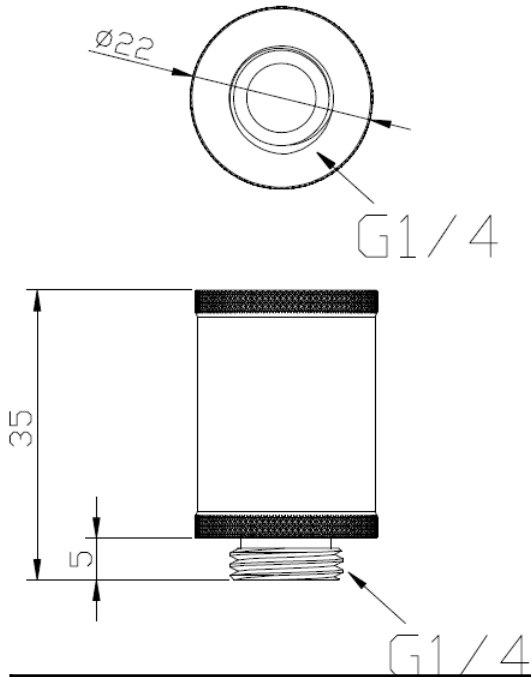

CL-W044-CU00BL-A (Black)

CL-W044-CU00SL-A (Chrome)

Thermaltake Liquid Cooling Pacific Fitting Series

•Dimension

•Specification

P/N	CL-W045-CU00BL-A (Black) CL-W045-CU00SL-A (Chrome)
P/N	Pacific G1/4 Female to Male 10mm extender
Dimension	φ22 x 15 (H) (mm)
Applicable	G 1/4
Weight	27 g
Material	CU
Screw thread	G 1/4
Note	Female to Male

CL-W045-CU00BL-A (Black)

CL-W045-CU00SL-A (Chrome)

Thermaltake Liquid Cooling Pacific Fitting Series

•Dimension

•Specification

P/N	CL-W046-CU00BL-A (Black) CL-W046-CU00SL-A (Chrome)
P/N	Pacific G1/4 Female to Male 20mm extender
Dimension	$\phi 22 \times 25$ (H) (mm)
Applicable	G 1/4
Weight	47g
Material	CU
Screw thread	G 1/4
Note	Female to Male

CL-W046-CU00BL-A (Black)

CL-W046-CU00SL-A (Chrome)

Thermaltake Liquid Cooling Pacific Fitting Series

•Dimension

•Specification

P/N	CL-W047-CU00BL-A (Black) CL-W047-CU00SL-A (Chrome)
P/N	Pacific G1/4 Female to Male 30mm extender
Dimension	$\phi 22 \times 35$ (H) (mm)
Applicable	G 1/4
Weight	67 g
Material	CU
Screw thread	G 1/4
Note	Female to Male