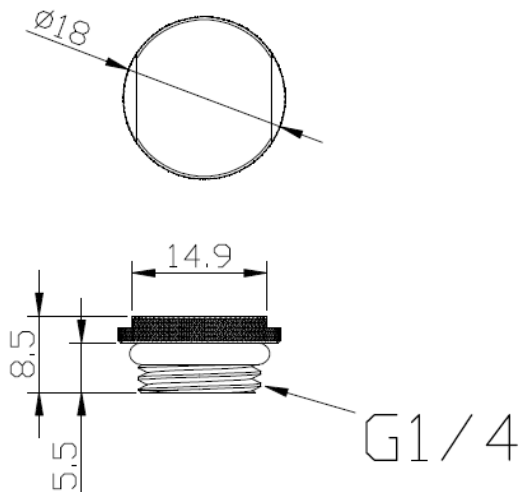

CL-W032-CA00BL-A (Black)

CL-W032-CA00SL-A (Chrome)

Thermaltake Liquid Cooling Pacific Fitting Series

•Dimension

•Specification

P/N	CL-W033-CA00BL-A (Black) CL-W033-CA00SL-A (Chrome)
P/N	Pacific 38" ID x 12" OD Compression
Dimension	$\phi 18 \times 22.2$ (H) (mm)
Applicable	OD : 1/2" (12.7 mm) ID : 3/8" (13 mm)
Weight	24 g
Material	CU
Screw thread	G 1/4
Note	Connector To Tube

CL-W033-CA00BL-A (Black)

CL-W033-CA00SL-A (Chrome)

Thermaltake Liquid Cooling Pacific Fitting Series

•Dimension

•Specification

P/N	CL-W034-CU00BL-A (Black) CL-W034-CU00SL-A (Chrome)
P/N	Pacific 4-Way G14 Connector Block
Dimension	19 x 19 x 30 (mm)
Weight	53 g
Material	CU
Screw thread	G 1/4
Note	4 Way Connector to Fitting

CL-W034-CU00BL-A (Black)

CL-W034-CU00SL-A (Chrome)

Thermaltake Liquid Cooling Pacific Fitting Series

•Dimension

•Specification

P/N	CL-W035-CU00BL-A (Black) CL-W035-CU00SL-A (Chrome)
P/N	Pacific G14 Stop Plug w / O-Ring
Dimension	φ18 x 8.5 (H) (mm)
Weight	14 g
Material	CU
Screw thread	G 1/4
Note	Stop Plug

CL-W035-CU00SL-A (Black)

CL-W035-CU00SL-A (Chrome)

Thermaltake Liquid Cooling Pacific Fitting Series

•Dimension

•Specification

P/N	CL-W036-CU00BL-A (Black) CL-W036-CU00SL-A (Chrome)
P/N	Pacific 1/4" Fill-port
Dimension	$\phi 16 \times 17.5$ (H) (mm)
Applicable	ID : 1/4" (6.35 mm)
Weight	12 g
Material	CU
Screw thread	G 1/4
Note	Stop to Tube