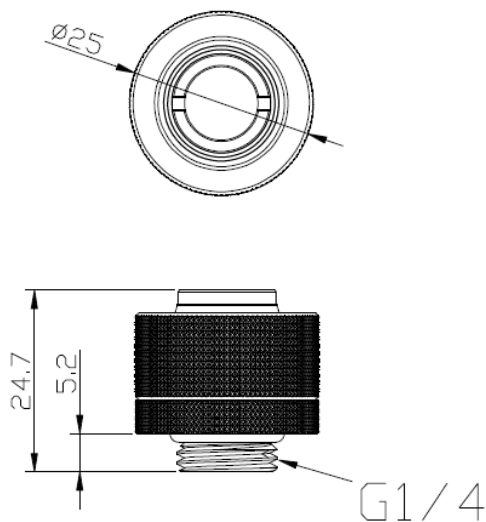

Thermaltake Liquid Cooling Pacific Fitting Series

•Dimension

•Specification

P/N	CL-W030-CA00BL-A (Black) CL-W030-CA00SL-A (Chrome)
P/N	Pacific 12" ID x 34" OD Compression
Dimension	$\phi 25$ x 24.7 (H) (mm)
Applicable	OD : 3/4" (19 mm) ID : 1/2" (13 mm)
Weight	53 g
Material	CU
Screw thread	G 1/4
Note	Connector To Tube

CL-W030-CA00BL-A (Black)

CL-W030-CA00SL-A (Chrome)

Thermaltake Liquid Cooling Pacific Fitting Series

•Dimension

•Specification

P/N	CL-W031-CA00BL-A (Black) CL-W031-CA00SL-A (Chrome)
P/N	Pacific 12" ID x 58" OD Compression
Dimension	$\varnothing 25 \times 24.7$ (H) (mm)
Applicable	OD : 5/8" (15.9 mm) ID : 1/2" (13 mm)
Weight	55 g
Material	CU
Screw thread	G 1/4
Note	Connector To Tube

CL-W031-CA00BL-A (Black)

CL-W031-CA00SL-A (Chrome)

Thermaltake Liquid Cooling Pacific Fitting Series

•Dimension

•Specification

P/N	CL-W032-CA00BL-A (Black) CL-W032-CA00SL-A (Chrome)
P/N	Pacific 38" ID x 58" OD Compression
Dimension	$\phi 22 \times 24.7$ (H) (mm)
Applicable	OD : 5/8" (16 mm) ID : 3/8" (9.5 mm)
Weight	41 g
Material	CU
Screw thread	G 1/4
Note	Connector To Tube

CL-W033-CA00BL-A (Black)

CL-W033-CA00SL-A (Chrome)

Thermaltake Liquid Cooling Pacific Fitting Series

•Dimension

•Specification

P/N	CL-W034-CU00BL-A (Black) CL-W034-CU00SL-A (Chrome)
P/N	Pacific 4-Way G14 Connector Block
Dimension	19 x 19 x 30 (mm)
Weight	53 g
Material	CU
Screw thread	G 1/4
Note	4 Way Connector to Fitting