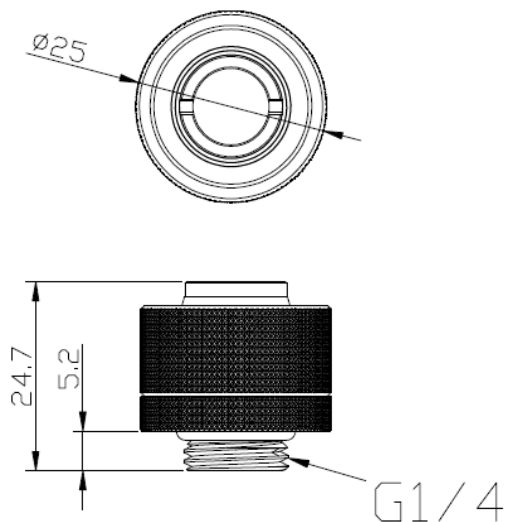

Thermaltake Liquid Cooling Pacific Fitting Series

•Dimension

•Specification

P/N	CL-W030-CA00BL-A (Black) CL-W030-CA00SL-A (Chrome)
P/N	Pacific 12" ID x 34" OD Compression
Dimension	$\phi 25$ x 24.7 (H) (mm)
Applicable	OD : 3/4" (19 mm) ID : 1/2" (13 mm)
Weight	53 g
Material	CU
Screw thread	G 1/4
Note	Connector To Tube

CL-W030-CA00BL-A (Black)

CL-W030-CA00SL-A (Chrome)

Thermaltake Liquid Cooling Pacific Fitting Series

•Dimension

•Specification

P/N	CL-W031-CA00BL-A (Black) CL-W031-CA00SL-A (Chrome)
P/N	Pacific 12" ID x 58" OD Compression
Dimension	$\varnothing 25 \times 24.7$ (H) (mm)
Applicable	OD : 5/8" (15.9 mm) ID : 1/2" (13 mm)
Weight	55 g
Material	CU
Screw thread	G 1/4
Note	Connector To Tube

CL-W031-CA00BL-A (Black)

CL-W031-CA00SL-A (Chrome)

Thermaltake Liquid Cooling Pacific Fitting Series

•Dimension

•Specification

P/N	CL-W032-CA00BL-A (Black) CL-W032-CA00SL-A (Chrome)
P/N	Pacific 38" ID x 58" OD Compression
Dimension	$\phi 22 \times 24.7$ (H) (mm)
Applicable	OD : 5/8" (16 mm) ID : 3/8" (9.5 mm)
Weight	41 g
Material	CU
Screw thread	G 1/4
Note	Connector To Tube

CL-W033-CA00BL-A (Black)

CL-W033-CA00SL-A (Chrome)

Thermaltake Liquid Cooling Pacific Fitting Series

•Dimension

•Specification

P/N	CL-W034-CU00BL-A (Black) CL-W034-CU00SL-A (Chrome)
P/N	Pacific 4-Way G14 Connector Block
Dimension	19 x 19 x 30 (mm)
Weight	53 g
Material	CU
Screw thread	G 1/4
Note	4 Way Connector to Fitting