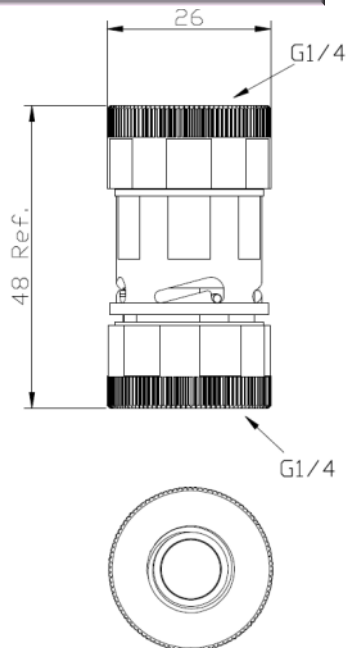

CL-W052-CU00BL-A (Black)

CL-W052-CU00SL-A (Chrome)

Thermaltake Liquid Cooling Pacific Fitting Series

•Dimension

•Specification

P/N	CL-W053-CU00BL-A (Black) CL-W053-CU00SL-A (Chrome)
P/N	Pacific G14 45 & 90 Degree Adapter
Dimension	42 x 28.3 x 22 (mm)
Applicable	G 1/4
Weight	93 g
Material	CU
Screw thread	G 1/4
Note	45 & 90 Degree Adapter

CL-W053-CU00BL-A (Black)

CL-W053-CU00SL-A (Chrome)

Thermaltake Liquid Cooling Pacific Fitting Series

•Dimension

•Specification

P/N	CL-W054-CU00BL-A (Black) CL-W054-CU00SL-A (Chrome)
P/N	Pacific G1/4 Y Adapter
Dimension	28.3 x 28.3 x 22 (mm)
Applicable	G 1/4
Weight	77 g
Material	CU
Screw thread	G 1/4
Note	Y Adapter

CL-W053-CU00BL-A (Black)

CL-W053-CU00SL-A (Chrome)

Thermaltake Liquid Cooling Pacific Fitting Series

•Dimension

•Specification

P/N	CL-W029-CU00SL-A (Chrome)
P/N	Pacific QC1
Dimension	φ26 x 48 (H) (mm)
Applicable	G 1/4
Weight	187 g
Material	CU
Screw thread	G 1/4
Note	Quick Connector