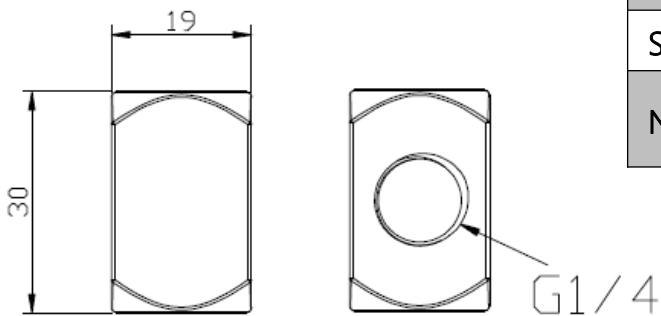

CL-W031-CA00BL-A (Black)

CL-W031-CA00SL-A (Chrome)

Thermaltake Liquid Cooling Pacific Fitting Series

•Dimension

•Specification

P/N	CL-W032-CA00BL-A (Black) CL-W032-CA00SL-A (Chrome)
P/N	Pacific 38" ID x 58" OD Compression
Dimension	$\phi 22 \times 24.7$ (H) (mm)
Applicable	OD : 5/8" (16 mm) ID : 3/8" (9.5 mm)
Weight	41 g
Material	CU
Screw thread	G 1/4
Note	Connector To Tube

CL-W032-CA00BL-A (Black)

CL-W032-CA00SL-A (Chrome)

Thermaltake Liquid Cooling Pacific Fitting Series

•Dimension

•Specification

P/N	CL-W033-CA00BL-A (Black) CL-W033-CA00SL-A (Chrome)
P/N	Pacific 38" ID x 12" OD Compression
Dimension	$\phi 18 \times 22.2$ (H) (mm)
Applicable	OD : 1/2" (12.7 mm) ID : 3/8" (13 mm)
Weight	24 g
Material	CU
Screw thread	G 1/4
Note	Connector To Tube

CL-W033-CA00BL-A (Black)

CL-W033-CA00SL-A (Chrome)

Thermaltake Liquid Cooling Pacific Fitting Series

•Dimension

•Specification

P/N	CL-W034-CU00BL-A (Black) CL-W034-CU00SL-A (Chrome)
P/N	Pacific 4-Way G14 Connector Block
Dimension	19 x 19 x 30 (mm)
Weight	53 g
Material	CU
Screw thread	G 1/4
Note	4 Way Connector to Fitting