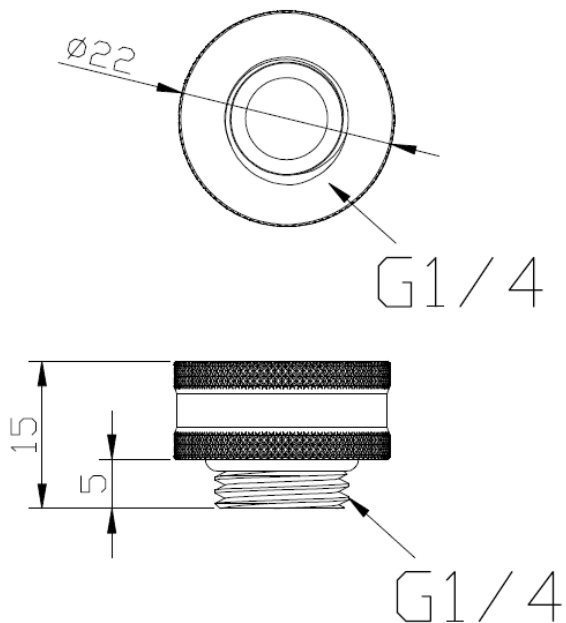

CL-W043-CU00BL-A (Black)

CL-W043-CU00SL-A (Chrome)

Thermaltake Liquid Cooling Pacific Fitting Series

•Dimension

•Specification

P/N	CL-W044-CU00BL-A (Black) CL-W044-CU00SL-A (Chrome)
P/N	Pacific G1/4 Male to Male 30mm extender
Dimension	$\phi 22 \times 40$ (H) (mm)
Applicable	G 1/4
Weight	83 g
Material	CU
Screw thread	G 1/4
Note	Male to Male

CL-W044-CU00BL-A (Black)

CL-W044-CU00SL-A (Chrome)

Thermaltake Liquid Cooling Pacific Fitting Series

•Dimension

•Specification

P/N	CL-W045-CU00BL-A (Black) CL-W045-CU00SL-A (Chrome)
P/N	Pacific G1/4 Female to Male 10mm extender
Dimension	φ22 x 15 (H) (mm)
Applicable	G 1/4
Weight	27 g
Material	CU
Screw thread	G 1/4
Note	Female to Male

CL-W045-CU00BL-A (Black)

CL-W045-CU00SL-A (Chrome)

Thermaltake Liquid Cooling Pacific Fitting Series

•Dimension

•Specification

P/N	CL-W046-CU00BL-A (Black) CL-W046-CU00SL-A (Chrome)
P/N	Pacific G1/4 Female to Male 20mm extender
Dimension	$\phi 22 \times 25$ (H) (mm)
Applicable	G 1/4
Weight	47g
Material	CU
Screw thread	G 1/4
Note	Female to Male