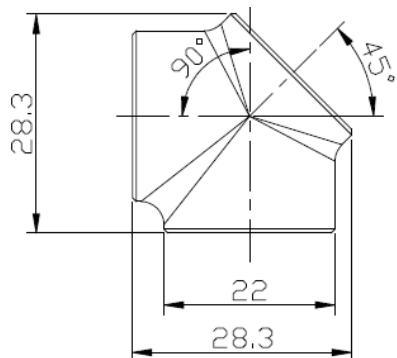

CL-W051-CU00BL-A (Black)

CL-W051-CU00SL-A (Chrome)

Thermaltake Liquid Cooling Pacific Fitting Series

•Dimension

•Specification

P/N	CL-W052-CU00BL-A (Black) CL-W052-CU00SL-A (Chrome)
P/N	Pacific G1/4 90 Degree Adapter
Dimension	42 x 28.3 x 22 (mm)
Applicable	G 1/4
Weight	100 g
Material	CU
Screw thread	G 1/4
Note	90 Degree Adapter

CL-W052-CU00BL-A (Black)

CL-W052-CU00SL-A (Chrome)

Thermaltake Liquid Cooling Pacific Fitting Series

•Dimension

•Specification

P/N	CL-W053-CU00BL-A (Black) CL-W053-CU00SL-A (Chrome)
P/N	Pacific G14 45 & 90 Degree Adapter
Dimension	42 x 28.3 x 22 (mm)
Applicable	G 1/4
Weight	93 g
Material	CU
Screw thread	G 1/4
Note	45 & 90 Degree Adapter

CL-W053-CU00BL-A (Black)

CL-W053-CU00SL-A (Chrome)

Thermaltake Liquid Cooling Pacific Fitting Series

•Dimension

•Specification

P/N	CL-W054-CU00BL-A (Black) CL-W054-CU00SL-A (Chrome)
P/N	Pacific G1/4 Y Adapter
Dimension	28.3 x 28.3 x 22 (mm)
Applicable	G 1/4
Weight	77 g
Material	CU
Screw thread	G 1/4
Note	Y Adapter