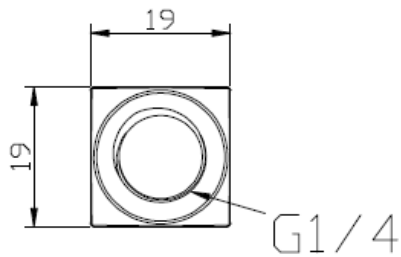

CL-W030-CA00BL-A (Black)

CL-W030-CA00SL-A (Chrome)

Thermaltake Liquid Cooling Pacific Fitting Series

•Dimension

•Specification

P/N	CL-W031-CA00BL-A (Black) CL-W031-CA00SL-A (Chrome)
P/N	Pacific 12" ID x 58" OD Compression
Dimension	$\varnothing 25 \times 24.7$ (H) (mm)
Applicable	OD : 5/8" (15.9 mm) ID : 1/2" (13 mm)
Weight	55 g
Material	CU
Screw thread	G 1/4
Note	Connector To Tube

CL-W031-CA00BL-A (Black)

CL-W031-CA00SL-A (Chrome)

Thermaltake Liquid Cooling Pacific Fitting Series

•Dimension

•Specification

P/N	CL-W032-CA00BL-A (Black) CL-W032-CA00SL-A (Chrome)
P/N	Pacific 38" ID x 58" OD Compression
Dimension	$\phi 22 \times 24.7$ (H) (mm)
Applicable	OD : 5/8" (16 mm) ID : 3/8" (9.5 mm)
Weight	41 g
Material	CU
Screw thread	G 1/4
Note	Connector To Tube

CL-W032-CA00BL-A (Black)

CL-W032-CA00SL-A (Chrome)

Thermaltake Liquid Cooling Pacific Fitting Series

•Dimension

•Specification

P/N	CL-W033-CA00BL-A (Black) CL-W033-CA00SL-A (Chrome)
P/N	Pacific 38" ID x 12" OD Compression
Dimension	$\phi 18 \times 22.2$ (H) (mm)
Applicable	OD : 1/2" (12.7 mm) ID : 3/8" (13 mm)
Weight	24 g
Material	CU
Screw thread	G 1/4
Note	Connector To Tube

CL-W033-CA00BL-A (Black)

CL-W033-CA00SL-A (Chrome)

Thermaltake Liquid Cooling Pacific Fitting Series

•Dimension

•Specification

P/N	CL-W034-CU00BL-A (Black) CL-W034-CU00SL-A (Chrome)
P/N	Pacific 4-Way G14 Connector Block
Dimension	19 x 19 x 30 (mm)
Weight	53 g
Material	CU
Screw thread	G 1/4
Note	4 Way Connector to Fitting