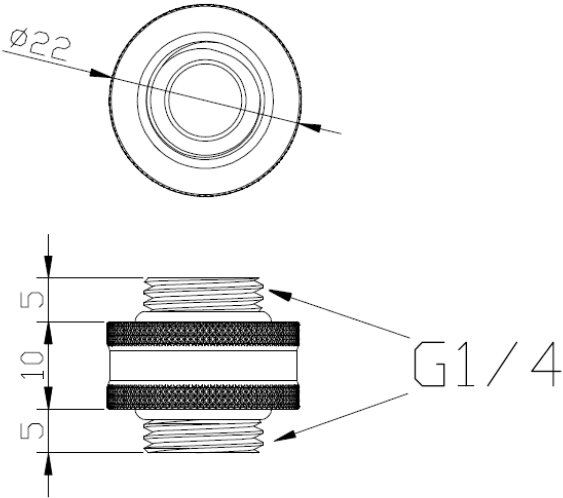

CL-W038-CU00BL-A (Black)

CL-W038-CU00SL-A (Chrome)

Thermaltake Liquid Cooling Pacific Fitting Series

•Dimension

•Specification

P/N	CL-W039-CU00BL-A (Black) CL-W039-CU00SL-A (Chrome)
P/N	Pacific 1/4"ID Barbs
Dimension	$\phi 16 \times 17.5$ (H) (mm)
Applicable	ID : 1/4" (6.35 mm)
Weight	13 g
Material	CU
Screw thread	G 1/4
Note	插心接頭

CL-W039-CU00BL-A (Black)

CL-W039-CU00SL-A (Chrome)

Thermaltake Liquid Cooling Pacific Fitting Series

•Dimension

•Specification

P/N	CL-W040-CU00BL-A (Black) CL-W040-CU00SL-A (Chrome)
P/N	Pacific 3/8"ID Barbs
Dimension	$\varnothing 22 \times 26$ (H) (mm)
Applicable	ID : 3/8" (9.5 mm)
Weight	14 g
Material	CU
Screw thread	G 1/4
Note	插心接頭

CL-W040-CU00BL-A (Black)

CL-W040-CU00SL-A (Chrome)

Thermaltake Liquid Cooling Pacific Fitting Series

•Dimension

•Specification

P/N	CL-W041-CU00BL-A (Black) CL-W041-CU00SL-A (Chrome)
P/N	Pacific 1/2"ID Barbs
Dimension	$\phi 16 \times 17.5$ (H) (mm)
Applicable	ID : 1/2" (6.35 mm)
Weight	33 g
Material	CU
Screw thread	G 1/4
Note	Barbs to Tube

CL-W041-CU00BL-A (Black)

CL-W041-CU00SL-A (Chrome)

Thermaltake Liquid Cooling Pacific Fitting Series

•Dimension

•Specification

P/N	CL-W042-CU00BL-A (Black) CL-W042-CU00SL-A (Chrome)
P/N	Pacific G1/4 Male to Male 10mm extender
Dimension	$\phi 22 \times 20$ (H) (mm)
Applicable	G 1/4
Weight	33 g
Material	CU
Screw thread	G 1/4
Note	Male to Male