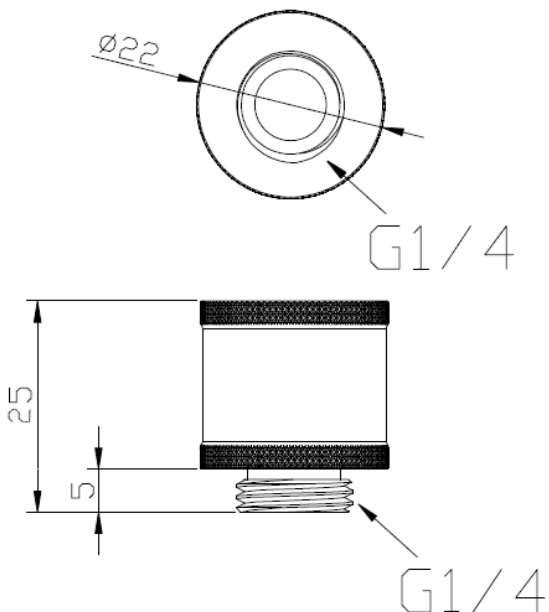

CL-W043-CU00BL-A (Black)

CL-W043-CU00SL-A (Chrome)

Thermaltake Liquid Cooling Pacific Fitting Series

•Dimension

•Specification

P/N	CL-W044-CU00BL-A (Black) CL-W044-CU00SL-A (Chrome)
P/N	Pacific G1/4 Male to Male 30mm extender
Dimension	$\phi 22 \times 40$ (H) (mm)
Applicable	G 1/4
Weight	83 g
Material	CU
Screw thread	G 1/4
Note	Male to Male

CL-W044-CU00BL-A (Black)

CL-W044-CU00SL-A (Chrome)

Thermaltake Liquid Cooling Pacific Fitting Series

•Dimension

•Specification

P/N	CL-W045-CU00BL-A (Black) CL-W045-CU00SL-A (Chrome)
P/N	Pacific G1/4 Female to Male 10mm extender
Dimension	φ22 x 15 (H) (mm)
Applicable	G 1/4
Weight	27 g
Material	CU
Screw thread	G 1/4
Note	Female to Male

CL-W045-CU00BL-A (Black)

CL-W045-CU00SL-A (Chrome)

Thermaltake Liquid Cooling Pacific Fitting Series

•Dimension

•Specification

P/N	CL-W046-CU00BL-A (Black) CL-W046-CU00SL-A (Chrome)
P/N	Pacific G1/4 Female to Male 20mm extender
Dimension	$\phi 22 \times 25$ (H) (mm)
Applicable	G 1/4
Weight	47g
Material	CU
Screw thread	G 1/4
Note	Female to Male