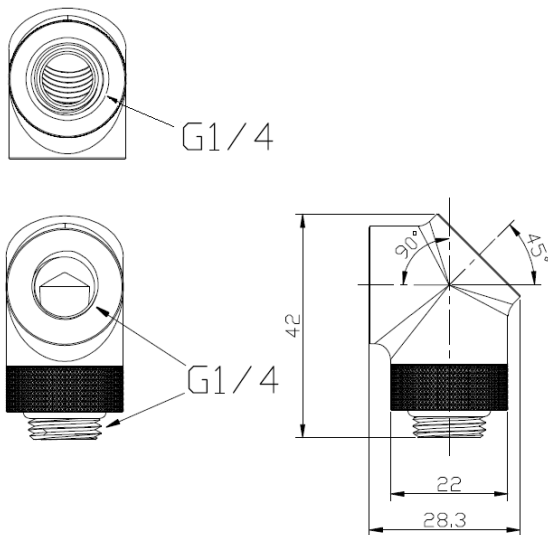

Thermaltake Liquid Cooling Pacific Fitting Series

•Dimension