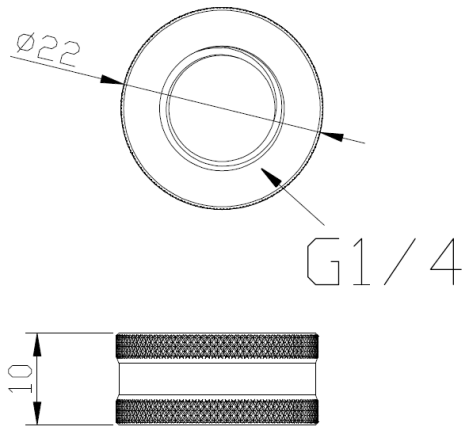

CL-W045-CU00BL-A (Black)

CL-W045-CU00SL-A (Chrome)

Thermaltake Liquid Cooling Pacific Fitting Series

•Dimension

•Specification

P/N	CL-W046-CU00BL-A (Black) CL-W046-CU00SL-A (Chrome)
P/N	Pacific G1/4 Female to Male 20mm extender
Dimension	$\phi 22 \times 25$ (H) (mm)
Applicable	G 1/4
Weight	47g
Material	CU
Screw thread	G 1/4
Note	Female to Male

CL-W046-CU00BL-A (Black)

CL-W046-CU00SL-A (Chrome)

Thermaltake Liquid Cooling Pacific Fitting Series

•Dimension

•Specification

P/N	CL-W047-CU00BL-A (Black) CL-W047-CU00SL-A (Chrome)
P/N	Pacific G1/4 Female to Male 30mm extender
Dimension	$\phi 22 \times 35$ (H) (mm)
Applicable	G 1/4
Weight	67 g
Material	CU
Screw thread	G 1/4
Note	Female to Male

CL-W047-CU00BL-A (Black)

CL-W047-CU00SL-A (Chrome)

Thermaltake Liquid Cooling Pacific Fitting Series

•Dimension

•Specification

P/N	CL-W048-CU00BL-A (Black) CL-W048-CU00SL-A (Chrome)
P/N	Pacific G1/4 Female to Female 10mm extender
Dimension	$\phi 22 \times 10$ (H) (mm)
Applicable	G 1/4
Weight	24 g
Material	CU
Screw thread	G 1/4
Note	Female to Female