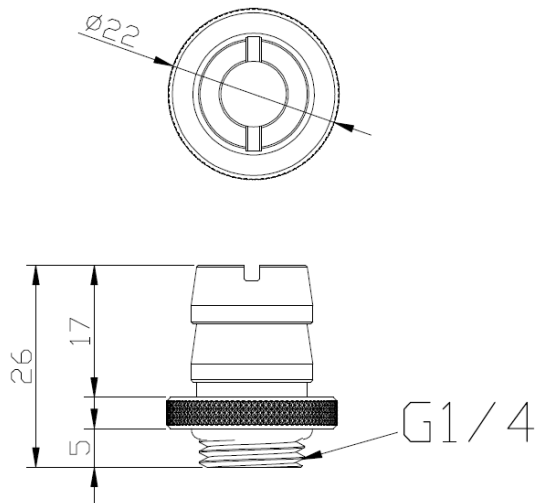

CL-W038-CU00BL-A (Black)

CL-W038-CU00SL-A (Chrome)

Thermaltake Liquid Cooling Pacific Fitting Series

•Dimension

•Specification

P/N	CL-W039-CU00BL-A (Black) CL-W039-CU00SL-A (Chrome)
P/N	Pacific 1/4"ID Barbs
Dimension	$\phi 16 \times 17.5$ (H) (mm)
Applicable	ID : 1/4" (6.35 mm)
Weight	13 g
Material	CU
Screw thread	G 1/4
Note	插心接頭

CL-W039-CU00BL-A (Black)

CL-W039-CU00SL-A (Chrome)

Thermaltake Liquid Cooling Pacific Fitting Series

•Dimension

•Specification

P/N	CL-W040-CU00BL-A (Black) CL-W040-CU00SL-A (Chrome)
P/N	Pacific 3/8"ID Barbs
Dimension	$\varnothing 22 \times 26$ (H) (mm)
Applicable	ID : 3/8" (9.5 mm)
Weight	14 g
Material	CU
Screw thread	G 1/4
Note	插心接頭

CL-W040-CU00BL-A (Black)

CL-W040-CU00SL-A (Chrome)

Thermaltake Liquid Cooling Pacific Fitting Series

•Dimension

•Specification

P/N	CL-W041-CU00BL-A (Black) CL-W041-CU00SL-A (Chrome)
P/N	Pacific 1/2"ID Barbs
Dimension	$\phi 16 \times 17.5$ (H) (mm)
Applicable	ID : 1/2" (6.35 mm)
Weight	33 g
Material	CU
Screw thread	G 1/4
Note	Barbs to Tube

CL-W041-CU00BL-A (Black)

CL-W041-CU00SL-A (Chrome)

Thermaltake Liquid Cooling Pacific Fitting Series

•Dimension

•Specification

P/N	CL-W042-CU00BL-A (Black) CL-W042-CU00SL-A (Chrome)
P/N	Pacific G1/4 Male to Male 10mm extender
Dimension	$\phi 22 \times 20$ (H) (mm)
Applicable	G 1/4
Weight	33 g
Material	CU
Screw thread	G 1/4
Note	Male to Male