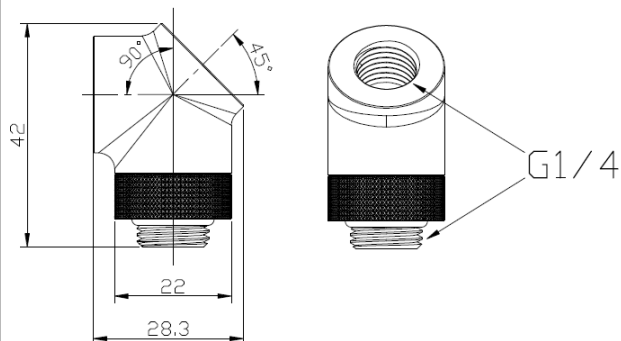

Thermaltake Liquid Cooling Pacific Fitting Series

•Dimension