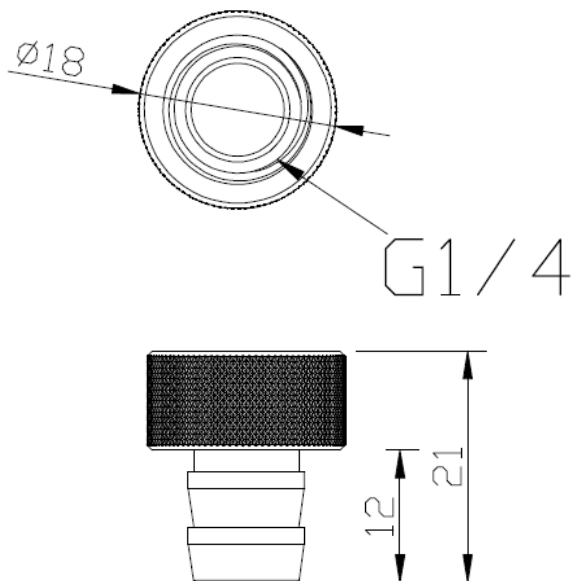

CL-W033-CA00BL-A (Black)

CL-W033-CA00SL-A (Chrome)

Thermaltake Liquid Cooling Pacific Fitting Series

•Dimension

•Specification

P/N	CL-W034-CU00BL-A (Black) CL-W034-CU00SL-A (Chrome)
P/N	Pacific 4-Way G14 Connector Block
Dimension	19 x 19 x 30 (mm)
Weight	53 g
Material	CU
Screw thread	G 1/4
Note	4 Way Connector to Fitting

CL-W035-CU00SL-A (Black)

CL-W035-CU00SL-A (Chrome)

Thermaltake Liquid Cooling Pacific Fitting Series

•Dimension

•Specification

P/N	CL-W036-CU00BL-A (Black) CL-W036-CU00SL-A (Chrome)
P/N	Pacific 1/4" Fill-port
Dimension	$\phi 16 \times 17.5$ (H) (mm)
Applicable	ID : 1/4" (6.35 mm)
Weight	12 g
Material	CU
Screw thread	G 1/4
Note	Stop to Tube

CL-W036-CU00BL-A (Black)

CL-W036-CU00SL-A (Chrome)

Thermaltake Liquid Cooling Pacific Fitting Series

•Dimension

•Specification

P/N	CL-W037-CU00BL-A (Black) CL-W037-CU00SL-A (Chrome)
P/N	Pacific 3/8" Fill-port
Dimension	$\varnothing 18 \times 21$ (H) (mm)
Applicable	ID : 3/8" (9.5 mm)
Weight	17 g
Material	CU
Screw thread	G 1/4
Note	Stop to Tube

CL-W038-CU00BL-A (Black)

CL-W038-CU00SL-A (Chrome)

Thermaltake Liquid Cooling Pacific Fitting Series

•Dimension

•Specification

P/N	CL-W039-CU00BL-A (Black) CL-W039-CU00SL-A (Chrome)
P/N	Pacific 1/4"ID Barbs
Dimension	$\phi 16 \times 17.5$ (H) (mm)
Applicable	ID : 1/4" (6.35 mm)
Weight	13 g
Material	CU
Screw thread	G 1/4
Note	插心接頭