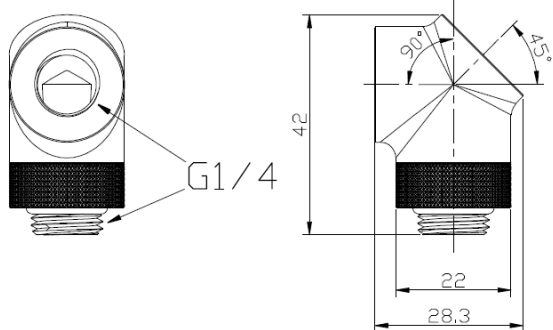

Thermaltake Liquid Cooling Pacific Fitting Series

•Dimension