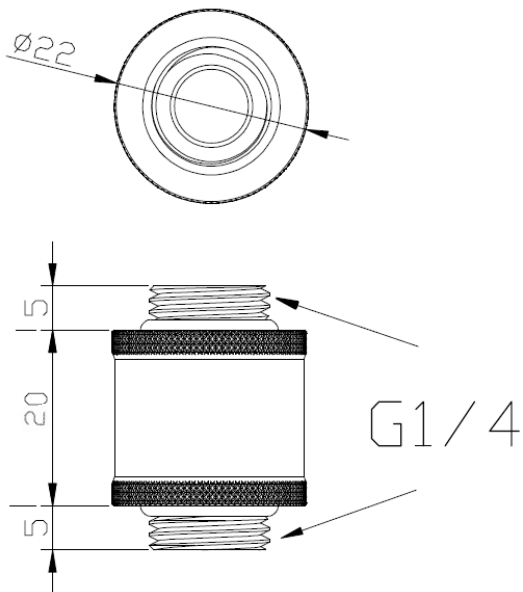

CL-W040-CU00BL-A (Black)

CL-W040-CU00SL-A (Chrome)

Thermaltake Liquid Cooling Pacific Fitting Series

•Dimension

•Specification

P/N	CL-W041-CU00BL-A (Black) CL-W041-CU00SL-A (Chrome)
P/N	Pacific 1/2"ID Barbs
Dimension	$\phi 16 \times 17.5$ (H) (mm)
Applicable	ID : 1/2" (6.35 mm)
Weight	33 g
Material	CU
Screw thread	G 1/4
Note	Barbs to Tube

CL-W041-CU00BL-A (Black)

CL-W041-CU00SL-A (Chrome)

Thermaltake Liquid Cooling Pacific Fitting Series

•Dimension

•Specification

P/N	CL-W042-CU00BL-A (Black) CL-W042-CU00SL-A (Chrome)
P/N	Pacific G1/4 Male to Male 10mm extender
Dimension	$\phi 22 \times 20$ (H) (mm)
Applicable	G 1/4
Weight	33 g
Material	CU
Screw thread	G 1/4
Note	Male to Male

CL-W042-CU00BL-A (Black)

CL-W042-CU00SL-A (Chrome)

Thermaltake Liquid Cooling Pacific Fitting Series

•Dimension

•Specification

P/N	CL-W043-CU00BL-A (Black) CL-W043-CU00SL-A (Chrome)
P/N	Pacific G1/4 Male to Male 20mm extender
Dimension	$\phi 22 \times 30$ (H) (mm)
Applicable	G 1/4
Weight	58 g
Material	CU
Screw thread	G 1/4
Note	Male to Male

CL-W043-CU00BL-A (Black)

CL-W043-CU00SL-A (Chrome)

Thermaltake Liquid Cooling Pacific Fitting Series

•Dimension

•Specification

P/N	CL-W044-CU00BL-A (Black) CL-W044-CU00SL-A (Chrome)
P/N	Pacific G1/4 Male to Male 30mm extender
Dimension	$\phi 22 \times 40$ (H) (mm)
Applicable	G 1/4
Weight	83 g
Material	CU
Screw thread	G 1/4
Note	Male to Male