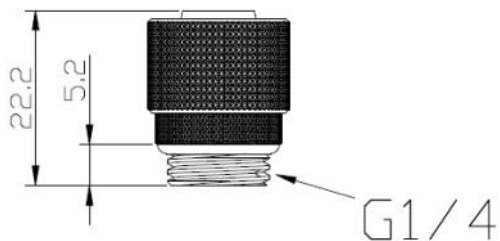

CL-W031-CA00BL-A (Black)

CL-W031-CA00SL-A (Chrome)

Thermaltake Liquid Cooling Pacific Fitting Series

•Dimension

•Specification

P/N	CL-W032-CA00BL-A (Black) CL-W032-CA00SL-A (Chrome)
P/N	Pacific 38" ID x 58" OD Compression
Dimension	$\phi 22 \times 24.7$ (H) (mm)
Applicable	OD : 5/8" (16 mm) ID : 3/8" (9.5 mm)
Weight	41 g
Material	CU
Screw thread	G 1/4
Note	Connector To Tube

CL-W032-CA00BL-A (Black)

CL-W032-CA00SL-A (Chrome)

Thermaltake Liquid Cooling Pacific Fitting Series

•Dimension

•Specification

P/N	CL-W033-CA00BL-A (Black) CL-W033-CA00SL-A (Chrome)
P/N	Pacific 38" ID x 12" OD Compression
Dimension	$\phi 18 \times 22.2$ (H) (mm)
Applicable	OD : 1/2" (12.7 mm) ID : 3/8" (13 mm)
Weight	24 g
Material	CU
Screw thread	G 1/4
Note	Connector To Tube

CL-W033-CA00BL-A (Black)

CL-W033-CA00SL-A (Chrome)

Thermaltake Liquid Cooling Pacific Fitting Series

•Dimension

•Specification

P/N	CL-W034-CU00BL-A (Black) CL-W034-CU00SL-A (Chrome)
P/N	Pacific 4-Way G14 Connector Block
Dimension	19 x 19 x 30 (mm)
Weight	53 g
Material	CU
Screw thread	G 1/4
Note	4 Way Connector to Fitting