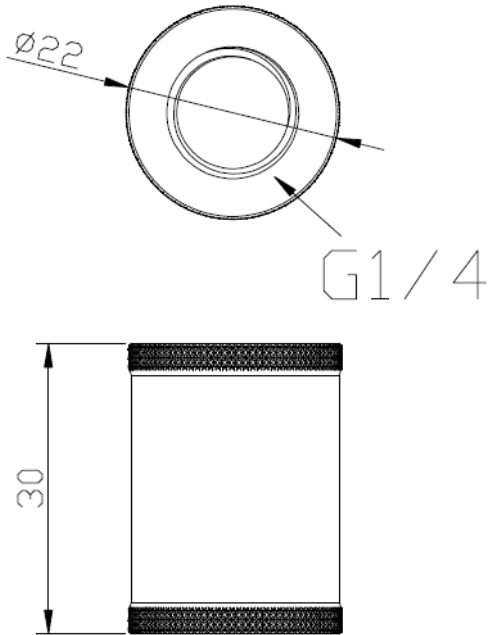

CL-W047-CU00BL-A (Black)

CL-W047-CU00SL-A (Chrome)

Thermaltake Liquid Cooling Pacific Fitting Series

•Dimension

•Specification

P/N	CL-W048-CU00BL-A (Black) CL-W048-CU00SL-A (Chrome)
P/N	Pacific G1/4 Female to Female 10mm extender
Dimension	$\phi 22 \times 10$ (H) (mm)
Applicable	G 1/4
Weight	24 g
Material	CU
Screw thread	G 1/4
Note	Female to Female

CL-W048-CU00BL-A (Black)

CL-W048-CU00SL-A (Chrome)

Thermaltake Liquid Cooling Pacific Fitting Series

•Dimension

•Specification

P/N	CL-W049-CU00BL-A (Black) CL-W049-CU00SL-A (Chrome)
P/N	Pacific G1/4 Female to Female 20mm extender
Dimension	$\phi 22 \times 20$ (H) (mm)
Applicable	G 1/4
Weight	43 g
Material	CU
Screw thread	G 1/4
Note	Female to Female

CL-W049-CU00BL-A (Black)

CL-W049-CU00SL-A (Chrome)

Thermaltake Liquid Cooling Pacific Fitting Series

•Dimension

•Specification

P/N	CL-W050-CU00BL-A (Black) CL-W050-CU00SL-A (Chrome)
P/N	Pacific G1/4 Female to Female 30mm extender
Dimension	$\phi 22 \times 30$ (H) (mm)
Applicable	G 1/4
Weight	63 g
Material	CU
Screw thread	G 1/4
Note	Female to Female