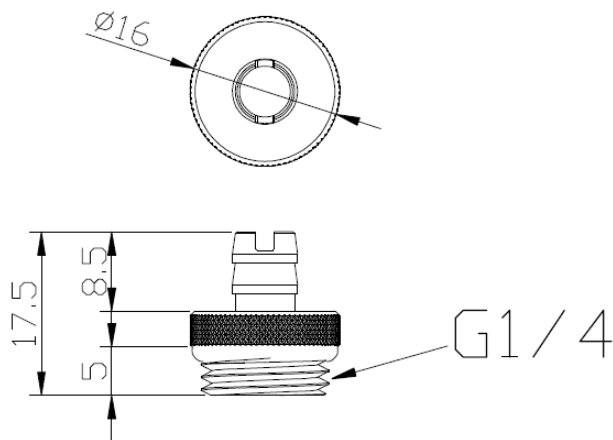

CL-W037-CU00BL-A (Black)

CL-W037-CU00SL-A (Chrome)

Thermaltake Liquid Cooling Pacific Fitting Series

•Dimension

•Specification

P/N	CL-W038-CU00BL-A (Black) CL-W038-CU00SL-A (Chrome)
P/N	Pacific 1/2" Fill-port
Dimension	$\phi 22 \times 26$ (H) (mm)
Applicable	ID : 1/2" (13 mm)
Weight	42 g
Material	CU
Screw thread	G 1/4
Note	Stop to Tube

CL-W038-CU00BL-A (Black)

CL-W038-CU00SL-A (Chrome)

Thermaltake Liquid Cooling Pacific Fitting Series

•Dimension

•Specification

P/N	CL-W039-CU00BL-A (Black) CL-W039-CU00SL-A (Chrome)
P/N	Pacific 1/4"ID Barbs
Dimension	$\phi 16 \times 17.5$ (H) (mm)
Applicable	ID : 1/4" (6.35 mm)
Weight	13 g
Material	CU
Screw thread	G 1/4
Note	插心接頭

CL-W039-CU00BL-A (Black)

CL-W039-CU00SL-A (Chrome)

Thermaltake Liquid Cooling Pacific Fitting Series

•Dimension

•Specification

P/N	CL-W040-CU00BL-A (Black) CL-W040-CU00SL-A (Chrome)
P/N	Pacific 3/8"ID Barbs
Dimension	$\varnothing 22 \times 26$ (H) (mm)
Applicable	ID : 3/8" (9.5 mm)
Weight	14 g
Material	CU
Screw thread	G 1/4
Note	插心接頭

CL-W040-CU00BL-A (Black)

CL-W040-CU00SL-A (Chrome)

Thermaltake Liquid Cooling Pacific Fitting Series

•Dimension

•Specification

P/N	CL-W041-CU00BL-A (Black) CL-W041-CU00SL-A (Chrome)
P/N	Pacific 1/2"ID Barbs
Dimension	$\phi 16 \times 17.5$ (H) (mm)
Applicable	ID : 1/2" (6.35 mm)
Weight	33 g
Material	CU
Screw thread	G 1/4
Note	Barbs to Tube