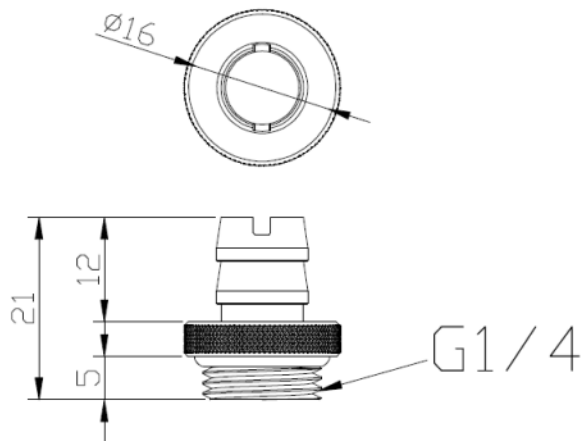

CL-W038-CU00BL-A (Black)

CL-W038-CU00SL-A (Chrome)

Thermaltake Liquid Cooling Pacific Fitting Series

•Dimension

•Specification

P/N	CL-W039-CU00BL-A (Black) CL-W039-CU00SL-A (Chrome)
P/N	Pacific 1/4"ID Barbs
Dimension	$\phi 16 \times 17.5$ (H) (mm)
Applicable	ID : 1/4" (6.35 mm)
Weight	13 g
Material	CU
Screw thread	G 1/4
Note	插心接頭

CL-W039-CU00BL-A (Black)

CL-W039-CU00SL-A (Chrome)

Thermaltake Liquid Cooling Pacific Fitting Series

•Dimension

•Specification

P/N	CL-W040-CU00BL-A (Black) CL-W040-CU00SL-A (Chrome)
P/N	Pacific 3/8"ID Barbs
Dimension	$\varnothing 22 \times 26$ (H) (mm)
Applicable	ID : 3/8" (9.5 mm)
Weight	14 g
Material	CU
Screw thread	G 1/4
Note	插心接頭

CL-W040-CU00BL-A (Black)

CL-W040-CU00SL-A (Chrome)

Thermaltake Liquid Cooling Pacific Fitting Series

•Dimension

•Specification

P/N	CL-W041-CU00BL-A (Black) CL-W041-CU00SL-A (Chrome)
P/N	Pacific 1/2"ID Barbs
Dimension	$\phi 16 \times 17.5$ (H) (mm)
Applicable	ID : 1/2" (6.35 mm)
Weight	33 g
Material	CU
Screw thread	G 1/4
Note	Barbs to Tube