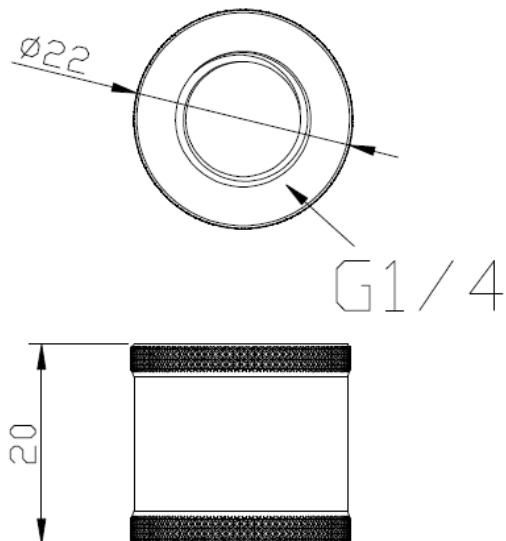

CL-W046-CU00BL-A (Black)

CL-W046-CU00SL-A (Chrome)

Thermaltake Liquid Cooling Pacific Fitting Series

•Dimension

•Specification

P/N	CL-W047-CU00BL-A (Black) CL-W047-CU00SL-A (Chrome)
P/N	Pacific G1/4 Female to Male 30mm extender
Dimension	$\phi 22 \times 35$ (H) (mm)
Applicable	G 1/4
Weight	67 g
Material	CU
Screw thread	G 1/4
Note	Female to Male

CL-W047-CU00BL-A (Black)

CL-W047-CU00SL-A (Chrome)

Thermaltake Liquid Cooling Pacific Fitting Series

•Dimension

•Specification

P/N	CL-W048-CU00BL-A (Black) CL-W048-CU00SL-A (Chrome)
P/N	Pacific G1/4 Female to Female 10mm extender
Dimension	$\phi 22 \times 10$ (H) (mm)
Applicable	G 1/4
Weight	24 g
Material	CU
Screw thread	G 1/4
Note	Female to Female

CL-W048-CU00BL-A (Black)

CL-W048-CU00SL-A (Chrome)

Thermaltake Liquid Cooling Pacific Fitting Series

•Dimension

•Specification

P/N	CL-W049-CU00BL-A (Black) CL-W049-CU00SL-A (Chrome)
P/N	Pacific G1/4 Female to Female 20mm extender
Dimension	$\phi 22 \times 20$ (H) (mm)
Applicable	G 1/4
Weight	43 g
Material	CU
Screw thread	G 1/4
Note	Female to Female