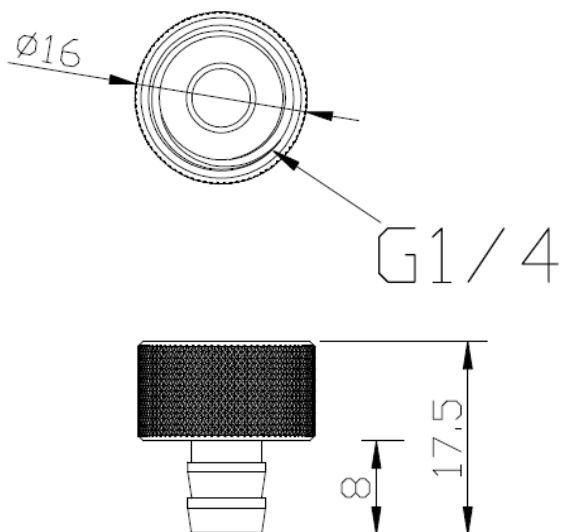

CL-W033-CA00BL-A (Black)

CL-W033-CA00SL-A (Chrome)

Thermaltake Liquid Cooling Pacific Fitting Series

•Dimension

•Specification

P/N	CL-W034-CU00BL-A (Black) CL-W034-CU00SL-A (Chrome)
P/N	Pacific 4-Way G14 Connector Block
Dimension	19 x 19 x 30 (mm)
Weight	53 g
Material	CU
Screw thread	G 1/4
Note	4 Way Connector to Fitting

CL-W034-CU00BL-A (Black)

CL-W034-CU00SL-A (Chrome)

Thermaltake Liquid Cooling Pacific Fitting Series

•Dimension

•Specification

P/N	CL-W035-CU00BL-A (Black) CL-W035-CU00SL-A (Chrome)
P/N	Pacific G14 Stop Plug w / O-Ring
Dimension	φ18 x 8.5 (H) (mm)
Weight	14 g
Material	CU
Screw thread	G 1/4
Note	Stop Plug

CL-W035-CU00SL-A (Black)

CL-W035-CU00SL-A (Chrome)

Thermaltake Liquid Cooling Pacific Fitting Series

•Dimension

•Specification

P/N	CL-W036-CU00BL-A (Black) CL-W036-CU00SL-A (Chrome)
P/N	Pacific 1/4" Fill-port
Dimension	$\phi 16 \times 17.5$ (H) (mm)
Applicable	ID : 1/4" (6.35 mm)
Weight	12 g
Material	CU
Screw thread	G 1/4
Note	Stop to Tube

CL-W038-CU00BL-A (Black)

CL-W038-CU00SL-A (Chrome)

Thermaltake Liquid Cooling Pacific Fitting Series

•Dimension

•Specification

P/N	CL-W039-CU00BL-A (Black) CL-W039-CU00SL-A (Chrome)
P/N	Pacific 1/4"ID Barbs
Dimension	$\phi 16 \times 17.5$ (H) (mm)
Applicable	ID : 1/4" (6.35 mm)
Weight	13 g
Material	CU
Screw thread	G 1/4
Note	插心接頭