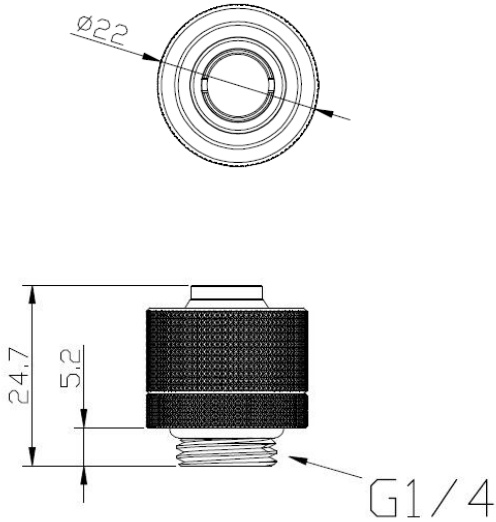

Thermaltake Liquid Cooling Pacific Fitting Series

•Dimension

•Specification

P/N	CL-W030-CA00BL-A (Black) CL-W030-CA00SL-A (Chrome)
P/N	Pacific 12" ID x 34" OD Compression
Dimension	$\phi 25$ x 24.7 (H) (mm)
Applicable	OD : 3/4" (19 mm) ID : 1/2" (13 mm)
Weight	53 g
Material	CU
Screw thread	G 1/4
Note	Connector To Tube

CL-W030-CA00BL-A (Black)

CL-W030-CA00SL-A (Chrome)

Thermaltake Liquid Cooling Pacific Fitting Series

•Dimension

•Specification

P/N	CL-W031-CA00BL-A (Black) CL-W031-CA00SL-A (Chrome)
P/N	Pacific 12" ID x 58" OD Compression
Dimension	$\varnothing 25 \times 24.7$ (H) (mm)
Applicable	OD : 5/8" (15.9 mm) ID : 1/2" (13 mm)
Weight	55 g
Material	CU
Screw thread	G 1/4
Note	Connector To Tube

CL-W031-CA00BL-A (Black)

CL-W031-CA00SL-A (Chrome)

Thermaltake Liquid Cooling Pacific Fitting Series

•Dimension

•Specification

P/N	CL-W032-CA00BL-A (Black) CL-W032-CA00SL-A (Chrome)
P/N	Pacific 38" ID x 58" OD Compression
Dimension	$\phi 22 \times 24.7$ (H) (mm)
Applicable	OD : 5/8" (16 mm) ID : 3/8" (9.5 mm)
Weight	41 g
Material	CU
Screw thread	G 1/4
Note	Connector To Tube

CL-W033-CA00BL-A (Black)

CL-W033-CA00SL-A (Chrome)

Thermaltake Liquid Cooling Pacific Fitting Series

•Dimension

•Specification

P/N	CL-W034-CU00BL-A (Black) CL-W034-CU00SL-A (Chrome)
P/N	Pacific 4-Way G14 Connector Block
Dimension	19 x 19 x 30 (mm)
Weight	53 g
Material	CU
Screw thread	G 1/4
Note	4 Way Connector to Fitting