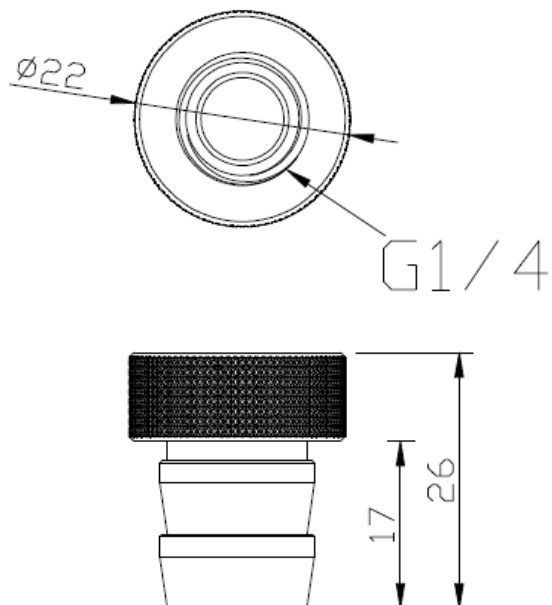

CL-W035-CU00SL-A (Black)

CL-W035-CU00SL-A (Chrome)

Thermaltake Liquid Cooling Pacific Fitting Series

•Dimension

•Specification

P/N	CL-W036-CU00BL-A (Black) CL-W036-CU00SL-A (Chrome)
P/N	Pacific 1/4" Fill-port
Dimension	$\phi 16 \times 17.5$ (H) (mm)
Applicable	ID : 1/4" (6.35 mm)
Weight	12 g
Material	CU
Screw thread	G 1/4
Note	Stop to Tube

CL-W036-CU00BL-A (Black)

CL-W036-CU00SL-A (Chrome)

Thermaltake Liquid Cooling Pacific Fitting Series

•Dimension

•Specification

P/N	CL-W037-CU00BL-A (Black) CL-W037-CU00SL-A (Chrome)
P/N	Pacific 3/8" Fill-port
Dimension	$\varnothing 18 \times 21$ (H) (mm)
Applicable	ID : 3/8" (9.5 mm)
Weight	17 g
Material	CU
Screw thread	G 1/4
Note	Stop to Tube

CL-W037-CU00BL-A (Black)

CL-W037-CU00SL-A (Chrome)

Thermaltake Liquid Cooling Pacific Fitting Series

•Dimension

•Specification

P/N	CL-W038-CU00BL-A (Black) CL-W038-CU00SL-A (Chrome)
P/N	Pacific 1/2" Fill-port
Dimension	$\phi 22 \times 26$ (H) (mm)
Applicable	ID : 1/2" (13 mm)
Weight	42 g
Material	CU
Screw thread	G 1/4
Note	Stop to Tube

CL-W038-CU00BL-A (Black)

CL-W038-CU00SL-A (Chrome)

Thermaltake Liquid Cooling Pacific Fitting Series

•Dimension

•Specification

P/N	CL-W039-CU00BL-A (Black) CL-W039-CU00SL-A (Chrome)
P/N	Pacific 1/4"ID Barbs
Dimension	$\phi 16 \times 17.5$ (H) (mm)
Applicable	ID : 1/4" (6.35 mm)
Weight	13 g
Material	CU
Screw thread	G 1/4
Note	插心接頭