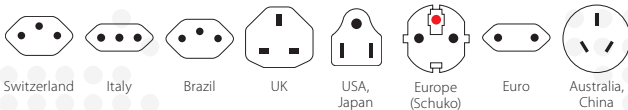

Combo World to Switzerland

2in1 solution: Switzerland and Europe – combined in a single adapter

This travel adapter ensures getting connected is easier than ever, not just in Switzerland but also in all other countries with Schuko standard sockets (as predominantly found in Europe). Our SKROSS® Combo World to Switzerland adapter provides global travellers with a safe, reliable and easy connection in all countries with the Swiss and Schuko standard, making it an ideal solution for business and leisure travellers.

Suitable for

Compatibility (Input)

Compatibility (Output)

Packaging (Retail)

Product Category

- Country Travel Adapter: Combo

Technical Specifications

- Designed in Switzerland
- Suitable for equipment with earthed & unearthed plugs (2- & 3-pole)
- Input plugs: Switzerland, Italy, Brazil, UK, USA/Japan, Europe (Schuko & 2-pole Euro), Australia/China
- Output plugs: Switzerland, Europe (Schuko)
- Input voltage: 100 V – 250 V
- Max. load: 10 A
- Power rating: e.g. 100 V – 1000 W / 250 V – 2500 W
- Replaceable fuse T 10 A
- Does not convert voltage

Standard Colour

- White

Description

Combo World to Switzerland, retail, white

Article-No.

1.500206-E

EAN-Code

7640166320081