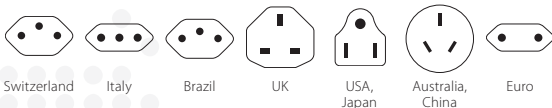

World to Europe

For 2- and 3-pole devices
from more than 220 countries

The Schuko standard socket is used in more than 100 countries around the world but predominantly in Europe. Our SKROSS® Country Adapter World to Europe provides a reliable and easy connection for devices from more than 220 countries to use this type of socket, safely enabling the use of power hungry devices such as laptops and hairdryers.

Suitable for

Compatibility (Input)

Compatibility (Output)

Packaging (Retail)

Product Category

- Country Travel Adapter: World Input

Technical Specifications

- Designed in Switzerland
- Suitable for equipment with earthed & unearthed plugs (2- & 3-pole)
- Receptacles for: Switzerland, Italy, Brazil, UK, USA/Japan, Australia/China, Euro
- Output plug: Europe (Schuko)
- Input voltage: 100 V – 250 V
- Max. load: 16 A
- Power rating: e.g. 100 V – 1600 W / 250 V – 4000 W
- Does not convert voltage

Weight

- Adapter: 42 g
- Adapter + packaging: 57 g

Dimensions

- Adapter: W 58 mm H 58 mm D 45 mm
- Adapter + packaging: W 65 mm H 81 mm D 58 mm

Packaging Unit

- Master retail: 50
- Dimensions master retail: W 310 mm H 350 mm D 185 mm
- Pallet: 2900 pcs