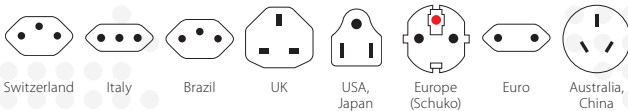

Combo World to Denmark

2in1 solution: Denmark and Europe – combined in a single adapter

This travel adapter ensures getting connected is easier than ever, not just in Denmark but also in all other countries with Schuko standard sockets (as predominantly found in Europe). Our SKROSS® Combo World to Denmark adapter provides global travellers with a safe, reliable and easy connection in all countries with the Danish and Schuko standard, making it an ideal solution for business and leisure travellers.

Suitable for

Compatibility (Input)

Compatibility (Output)

Packaging (Retail)

Product Category

- Country Travel Adapter: Combo

Technische Spezifikationen

- Designed in Switzerland
- Suitable for equipment with earthed & unearthed plugs (2- & 3-pole)
- Input plugs: Switzerland, Italy, UK, USA/Japan, Europe (Schuko & 2-pole Euro), Australia/China
- Output plugs: Denmark, Europe (Schuko)
- Input voltage: 100 V – 250 V
- Max. load: 10 A
- Power rating: e.g. 100 V – 1000 W / 250 V – 2500 W
- Does not convert voltage

Weight

- Adapter: 98 g
- Adapter + packaging: 113 g

Dimensions

- Adapter: W 58 mm H 60 mm D 80 mm
- Adapter + packaging: W 65 mm H 81 mm D 58 mm

Packaging Unit

- Master retail: 50
- Dimensions master retail: W 310 mm H 350 mm D 185 mm
- Pallet: 2900 pcs

Standard Colour

- White

Description

Combo World to Denmark, retail, white

Article-No.

1.500214-E

EAN-Code

7640166320142