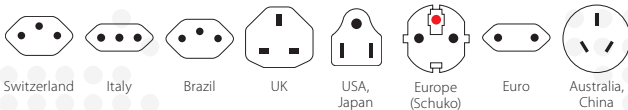

Suitable for

Compatibility (Input)

Compatibility (Output)

Packaging (Retail)