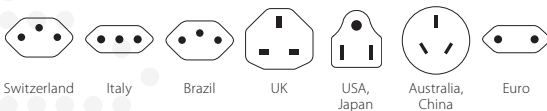

World to South Africa

For 2- and 3-pole devices
from more than 220 countries*

The South African standard socket is used in 15 countries around the world. Our SKROSS® Country Adapter World to South Africa provides a reliable and easy connection for devices from more than 220 countries to use this type of socket, safely enabling the use of power hungry devices such as laptops and travel hairdryers.

Suitable for

Compatibility (Input)

Switzerland

Italy

Brazil

UK

USA,
Japan

Australia,
China

- Designed in Switzerland
- Suitable for equipment with earthed & unearthed plugs (2- & 3-pole)
- Receptacles for: Switzerland, Italy, Brazil, UK, USA/ Japan, Australia/China, Euro
- Output plugs: South Africa
- Input voltage: 100 V – 250 V
- Max. load: 16 A
- Power rating: e.g. 100 V – 1600 W / 250 V – 4000 W
- Does not convert voltage