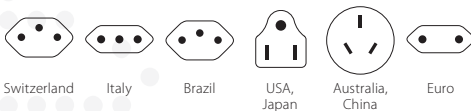

World to UK

For 2- and 3-pole devices
from more than 220 countries*

The UK standard socket is used in more than 50 countries around the world. Our SKROSS® Country Adapter World to UK provides a reliable and easy connection for devices from more than 220 countries to use this type of socket, safely enabling the use of power hungry devices such as laptops and travel hairdryers.

Suitable for

Compatibility (Input)

Europe (Schuko)*

Compatibility (Output)

UK

Packaging (Retail)

Product Category

- Country Travel Adapter: World Input

Technical Specifications

- Designed in Switzerland
- Suitable for equipment with earthed & unearthed plugs (2- & 3-pole)
- Input plugs: Switzerland, Italy, Brazil, USA/Japan, Australia/China, Euro
- Output plug: UK
- Input voltage: 100 V – 250 V
- Max. load: 7 A
- Power rating: e.g. 100 V – 700 W / 250 V – 1750 W
- Replaceable fuse: T 7 A
- Does not convert voltage