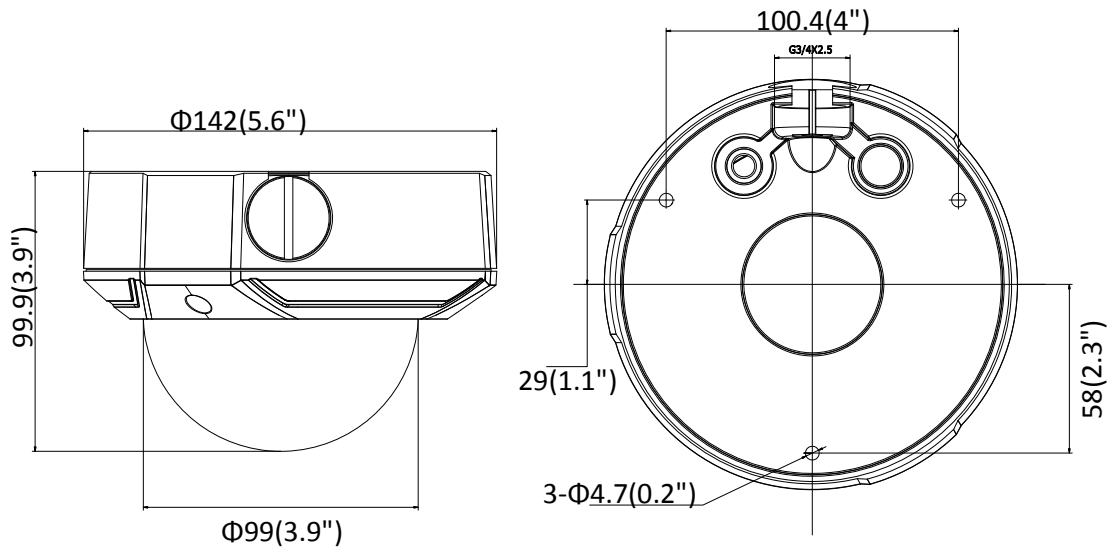

	filter
Firmware Version	5.5.52
API	ONVIF (PROFILE S, PROFILE G), ISAPI
Simultaneous Live View	Up to 6 channels
User/Host	Up to 32 users 3 levels: Administrator, Operator, and User
Client	iVMS-4200, Hik-Connect, iVMS-5200, iVMS-4500
Web Browser	IE8+, Chrome 31.0-44, Firefox 30.0-51, Safari 8.0+
<b>Interface</b>	
Communication Interface	1 RJ45 10M/100M self-adaptive Ethernet port
On-board storage	Built-in Micro SD/SDHC/SDXC slot, up to 128G
Video Out (Without -Z Model)	1Vp-p Composite Output(75Ω/BNC)
Reset Button	Yes
<b>General</b>	
Operating Conditions	-30 °C to 60 °C (-22 °F to 140 °F), humidity: 95% or less (non-condensing)
Power Supply	12 VDC ± 25% PoE: 802.3af, class 3
Power Consumption and Current	With -Z model: 12 VDC, 0.8 A, max. 10 W PoE (802.3af, 36 to 57 V), 0.4 A to 0.2 A, max. 12 W Without -Z model: 12 VDC, 0.5 A, max. 6 W PoE (802.3af, 36 to 57 V), 0.3 A to 0.1 A, max. 8 W
Protection Level	IP67, IK10
Material	Bubble: plastic, front cover & bottom base: metal
Dimensions	Camera: Φ141 mm × 99 mm (5.6" × 3.9") With package: 140 mm × 140 mm × 154 mm (5.5" × 5.5" × 6.1")
Weight	Camera: approx. 800 g (1.8 lb.) With package: approx. 1050 g (2.3 lb.)

## Available Models

IPC-D650H-V (2.8 to 12 mm), IPC-D650H-Z (2.8 to 12 mm)

## Dimension