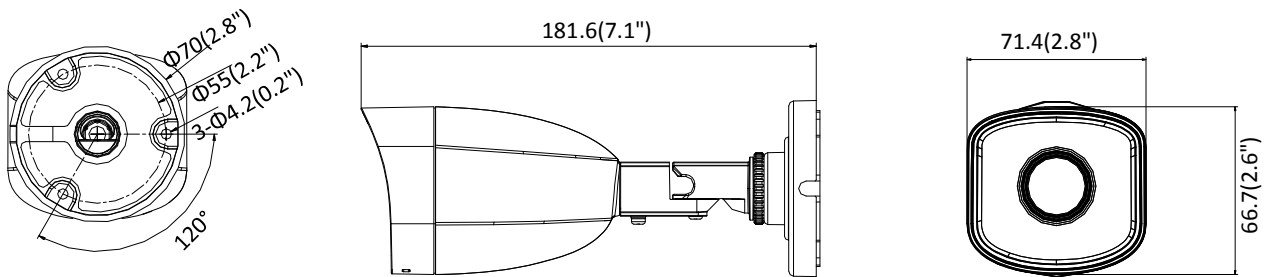

Client	iVMS-4200, Hik-Connect, iVMS-5200, iVMS-4500
Web Browser	IE8+, Chrome 31.0-44, Firefox 30.0-51, Safari 8.0+
Interface	
Communication Interface	1 RJ45 10M/100M self-adaptive Ethernet port
General	
Operating Conditions	-30 °C to 60 °C (-22 °F to 140 °F), humidity: 95% or less (non-condensing)
Power Supply	12 VDC ± 25%, 5.5 mm coaxial power plug PoE (802.3af, class 3)
Power Consumption and Current	12 VDC, 0.3 A, Max: 3.5 W PoE: (802.3af, 36 V to 57 V), 0.2 A to 0.1 A, Max: 4.5 W
Protection Level	IP67
Material	Without -M model: Front cover: metal, camera body: plastic, bracket: plastic -M model: Front cover: metal, camera body: metal, bracket: metal
Dimensions	Without -M model: Ø 70 mm × 186.3 mm (Ø 2.8" × 7.3") With -M model: Ø 70 mm × 181.6 mm (Ø 2.8" × 7.1")
Weight	Without -M model: Camera: Approx. 270 g (0.6 lb.) With package: Approx. 510 g (1.1 lb.) -M model: Camera: Approx. 390 g (0.9 lb.) With package: Approx. 630 g (1.4 lb.)

Available Models

IPC-B121H (2.8/4 mm), IPC-B121H-M (2.8/4 mm)

Dimensions

Without -M Model

With -M Model

Accessory

HIA-J101
Junction Box