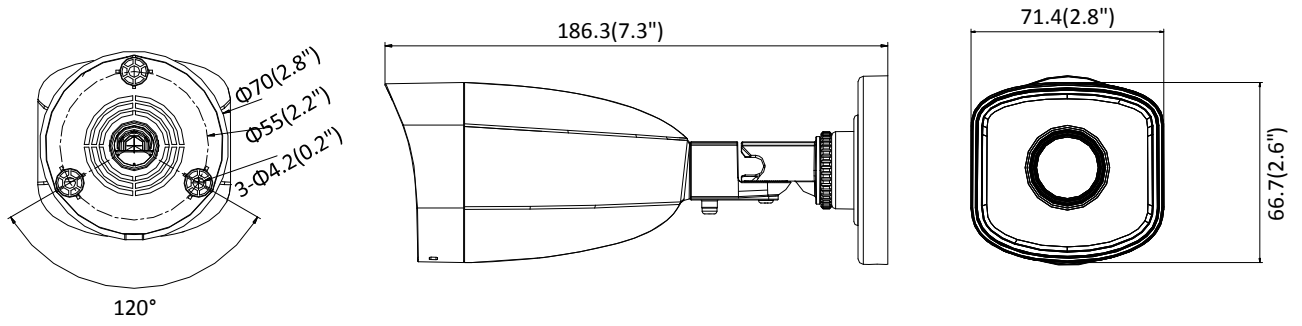

Client	iVMS-4200, Hik-Connect, iVMS-5200, iVMS-4500
Web Browser	IE8+, Chrome 31.0-44, Firefox 30.0-51, Safari 8.0+
Interface	
Communication Interface	1 RJ45 10M/100M self-adaptive Ethernet port
General	
Operating Conditions	-30 °C to 60 °C (-22 °F to 140 °F), humidity: 95% or less (non-condensing)
Power Supply	12 VDC ± 25%, 5.5 mm coaxial power plug PoE (802.3af, class 3)
Power Consumption and Current	12 VDC, 0.3 A, Max: 3.5 W PoE: (802.3af, 36 V to 57 V), 0.2 A to 0.1 A, Max: 4.5 W
Protection Level	IP67
Material	Without -M model: Front cover: metal, camera body: plastic, bracket: plastic -M model: Front cover: metal, camera body: metal, bracket: metal
Dimensions	Without -M model: Ø 70 mm × 186.3 mm (Ø 2.8" × 7.3") With -M model: Ø 70 mm × 181.6 mm (Ø 2.8" × 7.1")
Weight	Without -M model: Camera: Approx. 270 g (0.6 lb.) With package: Approx. 510 g (1.1 lb.) -M model: Camera: Approx. 390 g (0.9 lb.) With package: Approx. 630 g (1.4 lb.)

Available Models

IPC-B121H (2.8/4 mm), IPC-B121H-M (2.8/4 mm)

Dimensions

Without -M Model

With -M Model

Accessory

HIA-J101
Junction Box