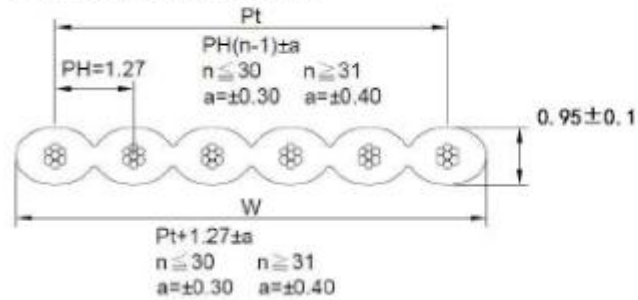

Datasheet

Item no. 1909644, 1909645, 1909646, 1909647, 1909648, 1909649, 1909650

CONSTRUCTION DRAWING:

n = Number of conductor

Flat Ribbon Cable

American Wire Gauge:	28AWG
Cable Shape:	Ribbon
Capacitance:	49.2 pF/m
Characteristic Impedance:	105 Ohm
Conductor Strand Type:	Stranded
Core Strands:	7x0.127 mm
Number of Strands:	7
Sheath Colour:	Multicoloured
Operating Temperature Range:	-20 to +105° C
Pitch:	1.27mm
Reel Length:	30 m
Voltage Rating:	300V dc
Standards Met:	UL20130

Datasheet

Item no. 1909644, 1909645, 1909646, 1909647, 1909648, 1909649,
1909650

BN	Number of ways	Reel length
1909644	10 pins	30 M
1909645	20 pins	30 M
1909646	26 pins	30 M
1909647	30 pins	30 M
1909648	34 pins	30 M
1909649	40 pins	30 M
1909650	60 pins	30 M