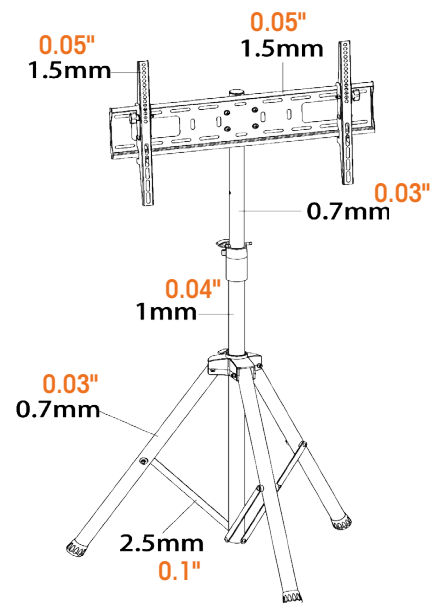

## Universal Portable TV Mount Tripod

Model #467472

**GET A ROOM WITH A VIEW**

**77 lbs/35 kg**  
Holds Up To 77 lbs. (35 kg)

**37"-70"**  
Holds One 37"-70" TV

**-8° to 0°**  
Tilt Adjustment

- Portable TV-mount tripod
- Screen tilt for optimal viewing angle
- Easy adjustment for better viewing with tool-free knob
- Meets VESA standards: 200 x 200, 400 x 200, 300 x 300, 400 x 400, 600 x 400