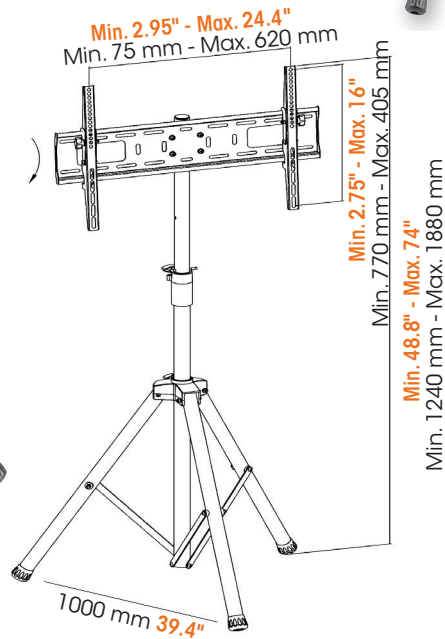

## Universal Portable TV Mount Tripod

Model #467472

**GET A ROOM WITH A VIEW**

**77 lbs/35 kg**  
Holds Up To 77 lbs. (35 kg)

**37"-70"**  
Holds One 37"-70" TV

**-8° to 0°**  
Tilt Adjustment

- Portable TV-mount tripod
- Screen tilt for optimal viewing angle
- Easy adjustment for better viewing with tool-free knob
- Meets VESA standards: 200 x 200, 400 x 200, 300 x 300, 400 x 400, 600 x 400