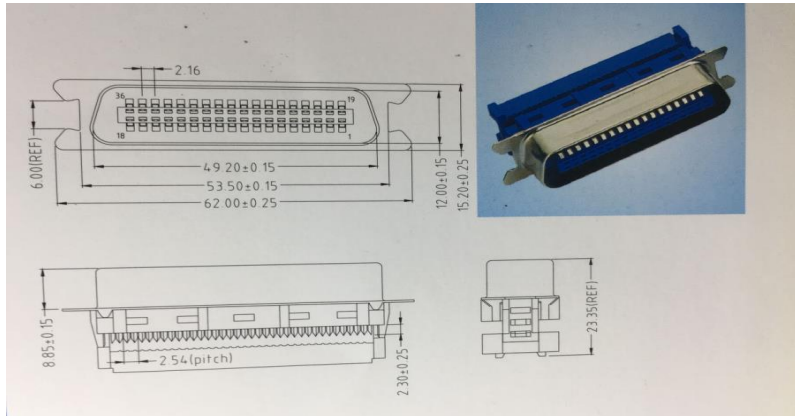

Data Sheet

57-36PINS MALE CONNECTOR

Connector type.....Plug, Straight
Nominal current.....4A
Connection.....IDC, Cut & Clip
Temperature range.....-20 to +85 °C
Operating humidity range.....10%~90%RH