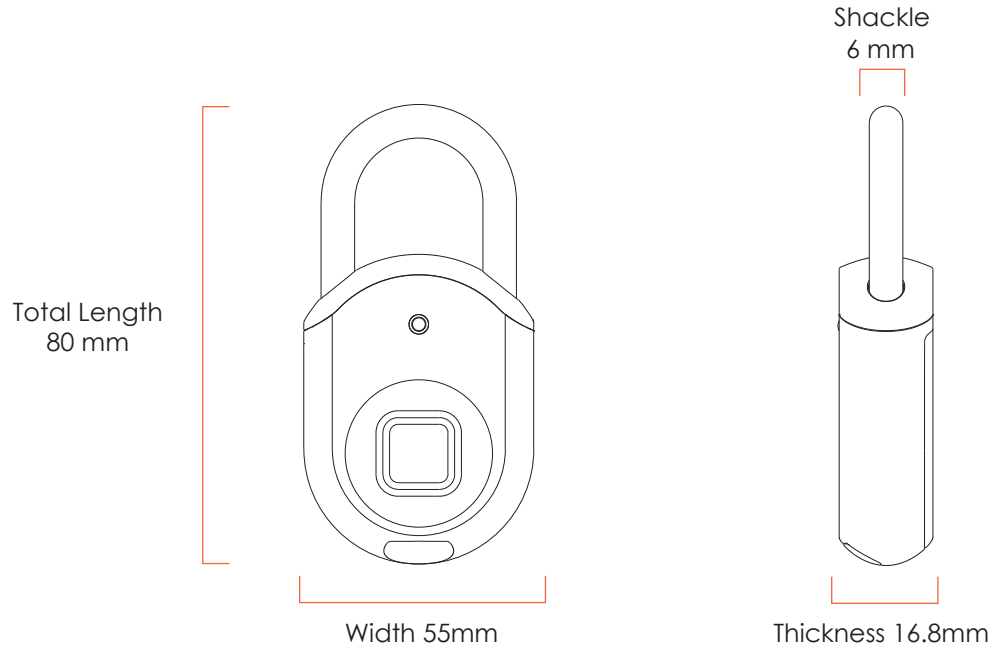

Tapplock lite Dimensions

Weight

60g (+/-2g tolerance)

Technical Specifications

Item	Description
Bluetooth	Bluetooth 4.0
Fingerprint Sensor	Advanced capacitive fingerprint sensor
Fingerprint Storage	Up to 100 fingerprints
Fingerprint Sensor Wear-And-Tear	>10 million times at 0.6N
Ideal Operating Temperature & Humidity	-10°C~40°C, 20%-85%
Operating Temperature & Humidity	-20°C~65°C, 10%-90%
Charging Voltage & Current	5V, 1A(Max)
Battery Life	8-month battery life per full charge
App Compatibility	iOS 8.0 or later/Android 4.4.2 or later
International Standard Compliance	FCC, CE, IC & ROHS