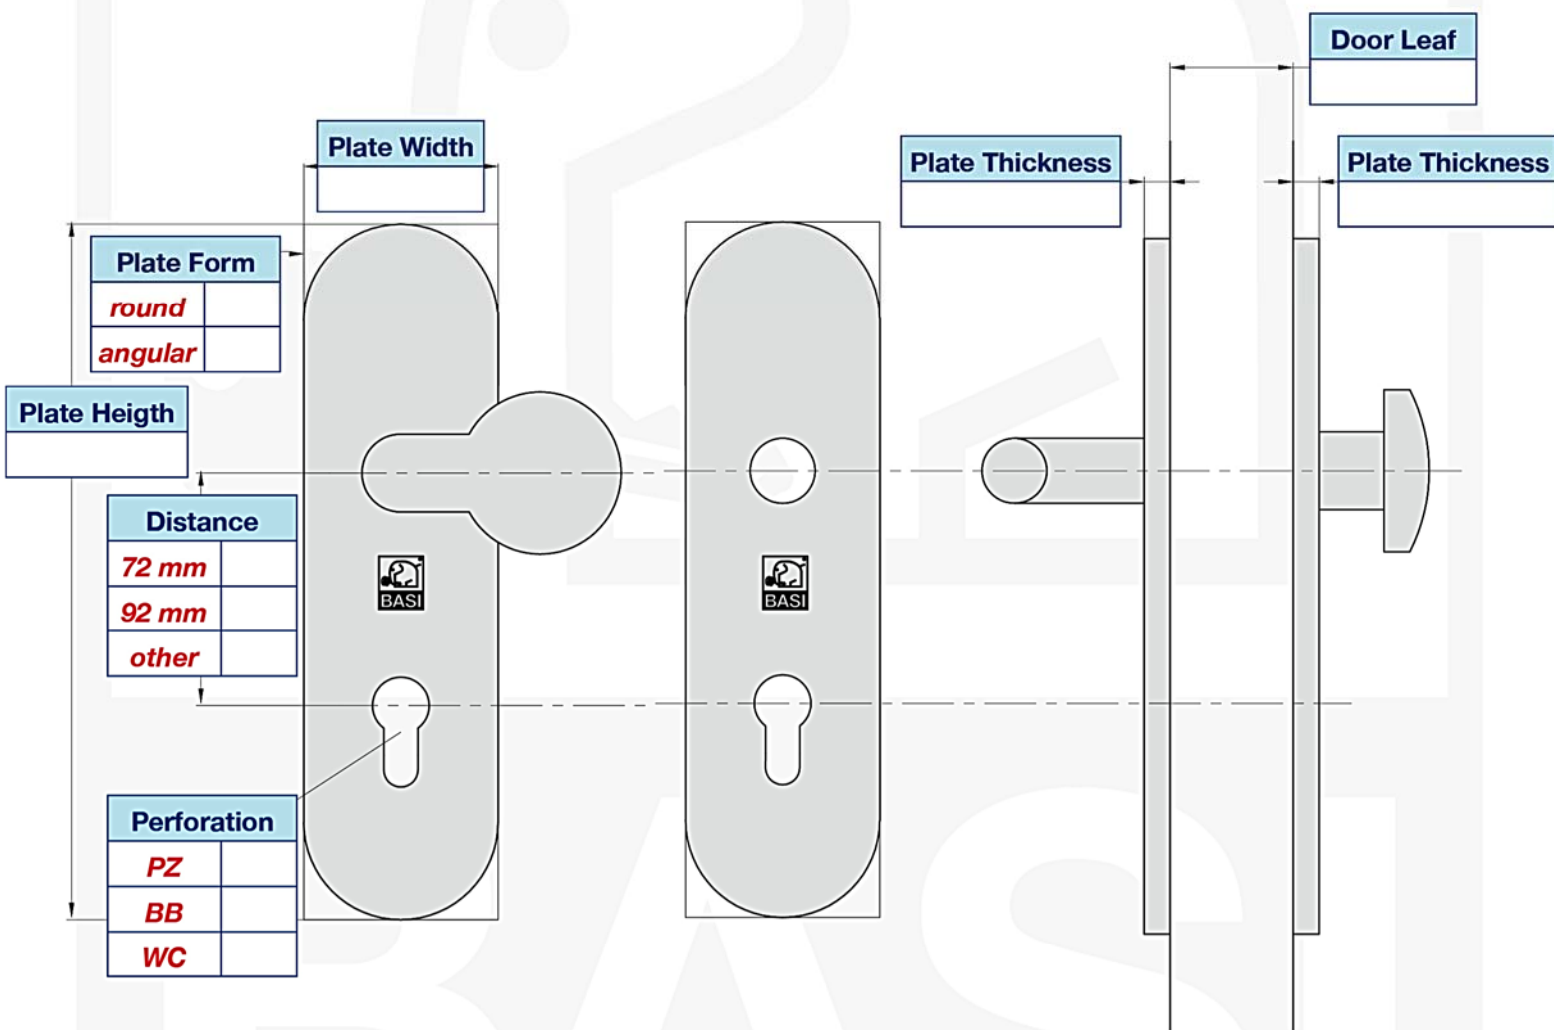

The Security Fitting

That's how you measure correctly!

Specifications	
<i>handle/knob</i>	
<i>handle/handle</i>	
<i>square bolt</i>	

Material/Colour	
<i>aluminium F1</i>	
<i>aluminium F2</i>	
<i>stainless steel</i>	
<i>other</i>	

Optional	
<i>cylinder protection (ZA)</i>	

Konstantinstraße 387
41238 Mönchengladbach
Germany

Tel. +49 (0) 21 66 / 98 56-80
Fax +49 (0) 21 66 / 98 56-70

sales@basi.eu
www.basi.eu

Alles in Sicherheit