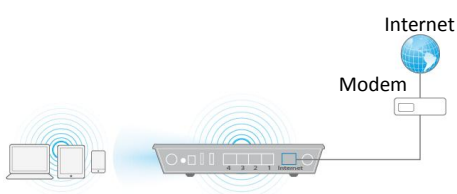

### Easy Setup

The BR-6478AC V3 makes it easy to do more with your digital devices. Simple browser-based installation with no CD makes router installation easy using an iPad, tablet, smartphone, or computer.

#### Easy 3-Step

1 Just plug in the cables

2 Visit the setup webpage

3 Enjoy surfing the web

### 3 Modes in 1

The BR-6478AC V3 works as router, WISP, or wireless bridge. Just switch the mode you need with zero configuration.

#### Router Mode

Share an internet connection to all of devices.