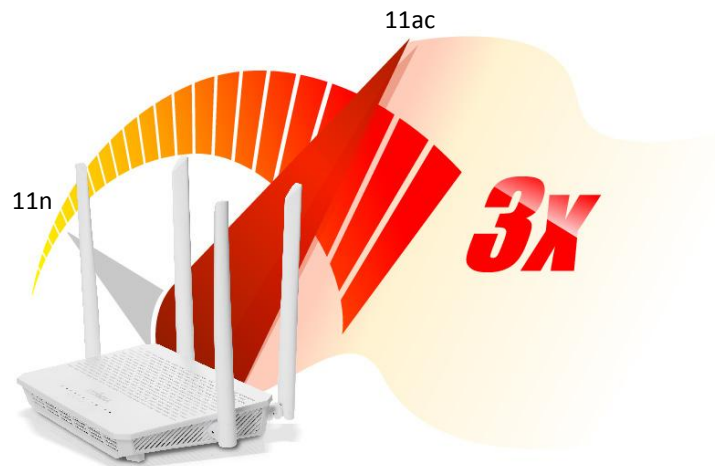

**AC1200 Dual-Band Wi-Fi**  
Max. speed up to 300Mbps (2.4GHz) & 867Mbps (5GHz)

**High Gain Antennas**  
Enhances Wi-Fi signal for maximum Range

**VPN**  
Remote network access with security & privacy

**Easy Setup**  
No CD required with zero configuration

## AC1200 Dual-Band Gigabit Router Four Antennas for Maximum Range

Modern homes and businesses need high-performance, reliable and secure Wi-Fi. With its combination of four high-gain Antennas and 11ac technology, the BR-6478AC V3 dual-band gigabit router lets you enjoy faster speed and larger wireless coverage.

### High Speed 802.11ac Wi-Fi

The BR-6478AC V3 upgrades your network to 11ac Wi-Fi. With combined wireless speeds of up to 1200Mbps, the device provides better speeds and coverage. You can run multiple bandwidth intensive applications in a large home or office. The router is also backward compatible with 802.11a/b/g/n to ensure compatibility with legacy Wi-Fi devices.