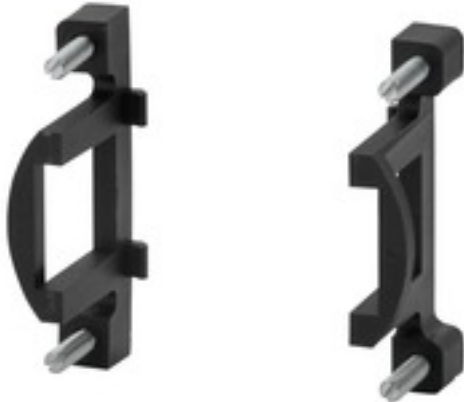

**ENERGY METER FIXING SET**

**Weidmüller Interface GmbH & Co. KG**  
Klingenbergstraße 16  
D-32758 Detmold  
Germany  
Fon: +49 5231 14-0  
Fax: +49 5231 14-292083  
www.weidmueller.com

For our energy meters, we offer accessories to mount meters, which originally have been designed to be put into front doors, onto DIN rails for example. Similarly, if you lose a mounting clip, you can easily reorder it.

**General ordering data**

Type	ENERGY METER FIXING SET
Order No.	<a href="#">2433030000</a>
GTIN (EAN)	4050118446401
Qty.	1 pc(s).