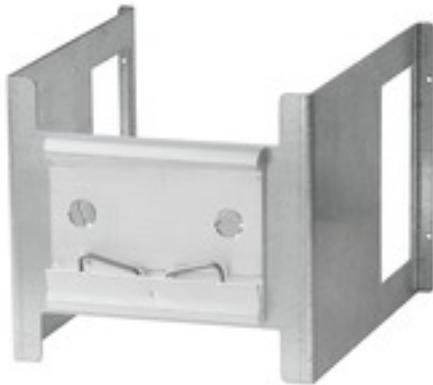

ENERGY METER BRACKET L1**Weidmüller Interface GmbH & Co. KG**

Klingenbergstraße 16

D-32758 Detmold

Germany

Fon: +49 5231 14-0

Fax: +49 5231 14-292083

www.weidmueller.com

For our energy meters, we offer accessories to mount meters, which originally have been designed to be put into front doors, onto DIN rails for example. Similarly, if you lose a mounting clip, you can easily reorder it.

General ordering data

Type	ENERGY METER BRACKET L1
Order No.	2433060000
GTIN (EAN)	4050118446388
Qty.	1 pc(s).

ENERGY METER BRACKET L1

Weidmüller Interface GmbH & Co. KG
 Klingenbergstraße 16
 D-32758 Detmold
 Germany
 Fon: +49 5231 14-0
 Fax: +49 5231 14-292083
 www.weidmueller.com