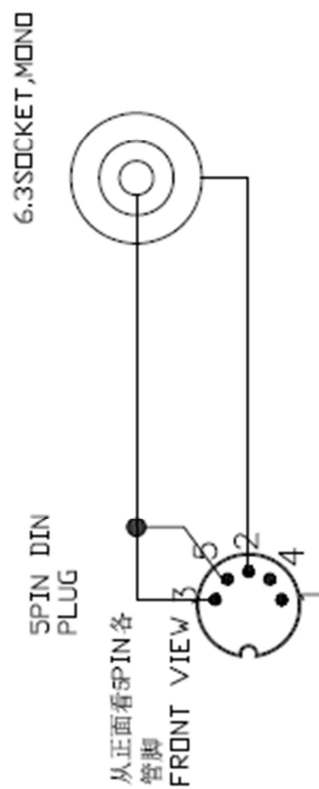

ITEM		50068		HEATSEALED BLISTER NT12,WITH BLISTERCARD	PACKA GE
	PC	1		6.3 SOCKET,NICKEL PLATED,MOLDING PVC OUTER/BLACK,INNER/ORANGE	P2
	PC	1		5PIN DIN PLUG,NICKEL PLATED,MOLDING PVC BLACK	P1
	mm	200		10/0.1CCS+10/0.1CCS,OD:4.5,BLACK	CABLE
UNIT	Q'TY			DESCRIPTION	NAME ND

CABLE SPEC: 10/0.1CCS+10/0.1CCS,OD:4.5,BLACK

CONNECTION:

零件编号 PART NO.		DESCRIPTION 描述	SPINDIN PLUG TO 6.3SOCKET MONO	
DWG编号 DWG. NO.				
制图人 DRAW	审核人 CHECK	批准人 APP.	日期 DATE	单位 UNIT
Zhou			2009/08/02	mm
			比例 SCALE	张数 SHEETS
			NDNE	1
			图幅 SIZE	张数 SHEETS
			A4	

VIVANCO NO. 50434  
 CONRAD B/N 1967578

CONNECTION:

ALL MATERIAL BE ROHS & REACH COMPLIANT

4	PACKING	Color box size S (105 x 115 mm) x 20 mm	1	PC
3	P2	6.3 SOCKET,NICKEL PLATED,MOLDING PVC OUTER/BLACK,INNER/ORANGE	1	PC
2	P1	SPIN DIN PLUG,NICKEL PLATED,MOLDING PVC BLACK	1	PC
1	CABLE	10/0.1CCS+10/0.1CCS,DD:4.5,BLACK	200	MM
NO	NAME	SPEC	QTY	UNIT

BY	CHK	REVISION RECORD MODIFICATIONS	DATE	REV
				A

CUSTOMER	ITEM NO.
PRODUCT NAME	SPIN DIN PLUG TO 6.3 SOCKET MONO
DRAWN BY	CHECK BY
XIAOGANG	APPROBY
SCALE	1:1
UNIT	MM
DATE	2019-5-5