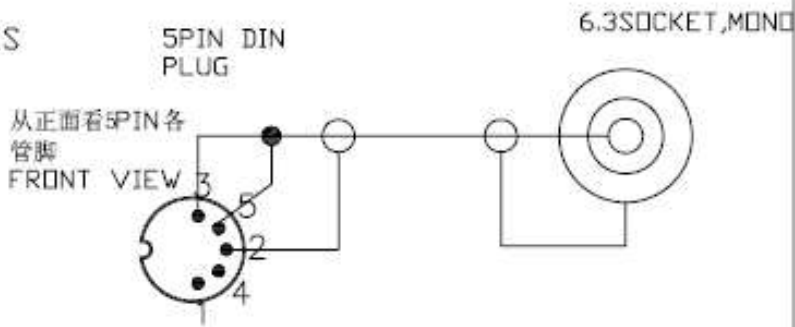

ITEM		50068		HEATSEALED BLISTER NT12,WITH BLISTERCARD	PACKA GE
	PC	1		6.3 SOCKET,NICKEL PLATED,MOLDING PVC OUTER/BLACK,INNER/ORANGE	P2
	PC	1		5PIN DIN PLUG,NICKEL PLATED,MOLDING PVC BLACK	P1
	mm	200		10/0.1CCS+10/0.1CCS,OD:4.5,BLACK	CABLE
UNIT	Q'TY			DESCRIPTION	NAME ND

CABLE SPEC: 10/0.1CCS+10/0.1CCS,OD:4.5,BLACK

CONNECTION:

零件编号 PART NO.		DESCRIPTION 描述	SPINDIN PLUG TO 6.3SOCKET MONO	
DWG编号 DWG. NO.				
制图人 DRAW	审核人 CHECK	批准人 APP.	日期 DATE	单位 UNIT
Zhou			2009/08/02	mm
			比例 SCALE	张数 SHEETS
			NDNE	1
			图幅 SIZE	张数 SHEETS
			A4	

VIVANCO NO. 50434  
 CONRAD B/N 1967578

CONNECTION:

ALL MATERIAL BE ROHS & REACH COMPLIANT

4	PACKING	Color box size S (105 x 115 mm) x 20 mm	1	PC
3	P2	6.3 SOCKET,NICKEL PLATED,MOLDING PVC OUTER/BLACK,INNER/ORANGE	1	PC
2	P1	SPIN DIN PLUG,NICKEL PLATED,MOLDING PVC BLACK	1	PC
1	CABLE	10/0.1CCS+10/0.1CCS,DD:4.5,BLACK	200	MM
NO	NAME	SPEC	QTY	UNIT

BY	CHK	REVISION RECORD MODIFICATIONS	DATE	REV
				A

CUSTOMER	ITEM NO.
PRODUCT NAME	SPIN DIN PLUG TO 6.3 SOCKET MONO
DRAWN BY	CHECK BY
XIAOGANG	APPROBY
SCALE	1:1
UNIT	MM
DATE	2019-5-5