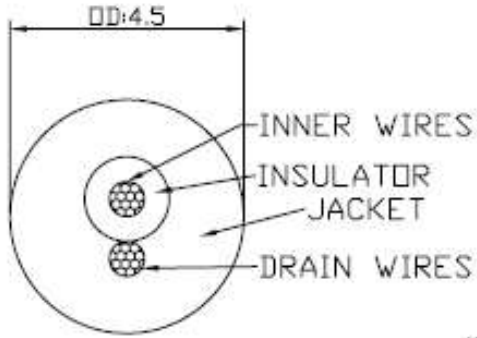

ITEM		50068		HEATSEALED BLISTER NT12,WITH BLISTERCARD	PACKA GE
	PC	1		6.3 SOCKET,NICKEL PLATED,MOLDING PVC OUTER/BLACK,INNER/ORANGE	P2
	PC	1		5PIN DIN PLUG,NICKEL PLATED,MOLDING PVC BLACK	P1
	mm	200		10/0.1CCS+10/0.1CCS,OD:4.5,BLACK	CABLE
UNIT	Q'TY			DESCRIPTION	NAME ND

CABLE SPEC: 10/0.1CCS+10/0.1CCS,OD:4.5,BLACK

CONNECTION:

零件编号 PART NO.		DESCRIPTION 描述	SPINDIN PLUG TO 6.3SOCKET MONO	
DWG编号 DWG. NO.				
制图人 DRAW	审核人 CHECK	批准人 APP.	日期 DATE	单位 UNIT
Zhou			2009/08/02	mm
			比例 SCALE	张数 SHEETS
			NDNE	1
			图幅 SIZE	张数 SHEETS
			A4	

VIVANCO NO. 50434  
 CONRAD B/N 1967578

CONNECTION:

ALL MATERIAL BE ROHS & REACH COMPLIANT

4	PACKING	Color box size S (105 x 115 mm) x 20 mm	1	PC
3	P2	6.3 SOCKET,NICKEL PLATED,MOLDING PVC OUTER/BLACK,INNER/ORANGE	1	PC
2	P1	SPIN DIN PLUG,NICKEL PLATED,MOLDING PVC BLACK	1	PC
1	CABLE	10/0.1CCS+10/0.1CCS,DD:4.5,BLACK	200	MM
NO	NAME	SPEC	QTY	UNIT

BY	CHK	REVISION RECORD MODIFICATIONS	DATE	REV
				A

CUSTOMER	ITEM NO.
PRODUCT NAME	SPIN DIN PLUG TO 6.3 SOCKET MONO
DRAWN BY	CHECK BY
XIAOGANG	APPROBY
SCALE	1:1
UNIT	MM
DATE	2019-5-5