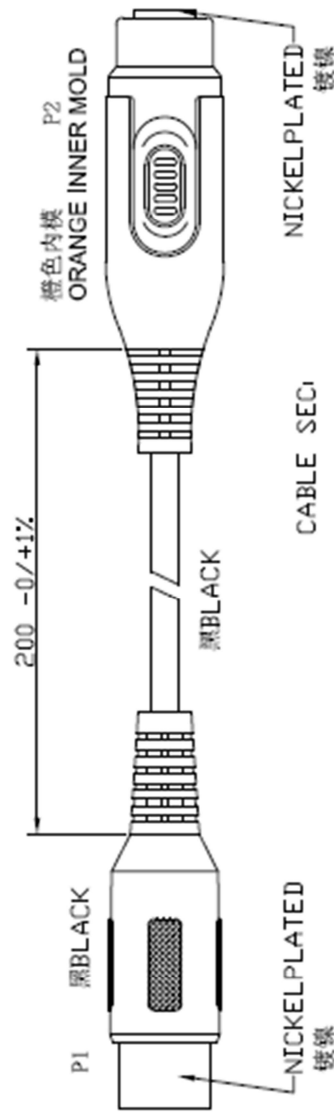

ITEM		50068		HEATSEALED BLISTER NT12,WITH BLISTERCARD	PACKA GE
	PC	1		6.3 SOCKET,NICKEL PLATED,MOLDING PVC OUTER/BLACK,INNER/ORANGE	P2
	PC	1		5PIN DIN PLUG,NICKEL PLATED,MOLDING PVC BLACK	P1
	mm	200		10/0.1CCS+10/0.1CCS,OD:4.5,BLACK	CABLE
UNIT	Q'TY			DESCRIPTION	NAME ND

CABLE SPEC: 10/0.1CCS+10/0.1CCS,OD:4.5,BLACK

CONNECTION:

零件编号 PART NO.		DESCRIPTION 描述	SPINDIN PLUG TO 6.3SOCKET MONO	
DWG编号 DWG. NO.				
制图人 DRAW	审核人 CHECK	批准人 APP.	日期 DATE	单位 UNIT
Zhou			2009/08/02	mm
			比例 SCALE	张数 SHEETS
			NDNE	1
			图幅 SIZE	张数 SHEETS
			A4	

VIVANCO NO. 50434  
 CONRAD B/N 1967578

CONNECTION:

ALL MATERIAL BE ROHS & REACH COMPLIANT

4	PACKING	Color box size S (105 x 115 mm) x 20 mm	1	PC
3	P2	6.3 SOCKET,NICKEL PLATED,MOLDING PVC OUTER/BLACK,INNER/ORANGE	1	PC
2	P1	SPIN DIN PLUG,NICKEL PLATED,MOLDING PVC BLACK	1	PC
1	CABLE	10/0.1CCS+10/0.1CCS,DD:4.5,BLACK	200	MM
NO	NAME	SPEC	QTY	UNIT

BY	CHK	REVISION RECORD MODIFICATIONS	DATE	REV
				A

CUSTOMER	ITEM NO.
PRODUCT NAME	SPIN DIN PLUG TO 6.3 SOCKET MONO
DRAWN BY	CHECK BY
XIAOGANG	APPROBY
SCALE	1:1
UNIT	MM
DATE	2019-5-5