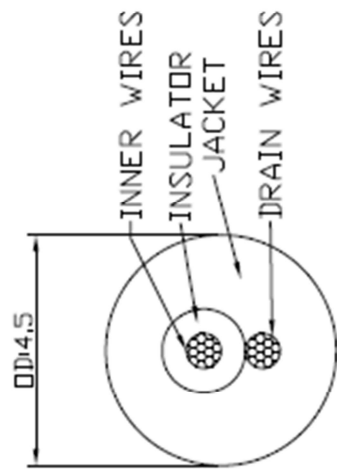

CABLE SPEC: 10/0.1CCS+10/0.1CCS,OD:4.5,BLACK

CONNECTION:

零件编号 PART NO.		DESCRIPTION 描述	SPINDIN PLUG TO 6.3SOCKET MONO	
DWG编号 DWG. NO.				
制图人 DRAW	审核人 CHECK	批准人 APP.	日期 DATE	单位 UNIT
Zhou			2009/08/02	mm
			比例 SCALE	张数 SHEETS
			NDNE	1
			图幅 SIZE	张数 SHEETS
			A4	

VIVANCO NO. 50434  
 CONRAD B/N 1967578

CONNECTION:

ALL MATERIAL BE ROHS & REACH COMPLIANT

4	PACKING	Color box size S (105 x 115 mm) x 20 mm	1	PC
3	P2	6.3 SOCKET,NICKEL PLATED,MOLDING PVC OUTER/BLACK,INNER/ORANGE	1	PC
2	P1	SPIN DIN PLUG,NICKEL PLATED,MOLDING PVC BLACK	1	PC
1	CABLE	10/0.1CCS+10/0.1CCS,DD:4.5,BLACK	200	MM
NO	NAME	SPEC	QTY	UNIT

BY	CHK	REVISION RECORD MODIFICATIONS	DATE	REV
				A

CUSTOMER	ITEM NO.
PRODUCT NAME	SPIN DIN PLUG TO 6.3 SOCKET MONO
DRAWN BY	CHECK BY
XIAOGANG	APPROBY
SCALE	1:1
UNIT	MM
DATE	2019-5-5