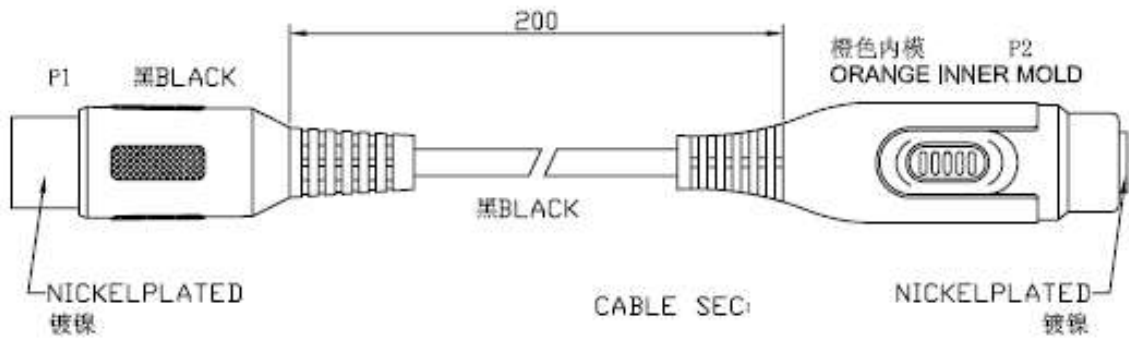

ITEM		50068		HEATSEALED BLISTER NT12,WITH BLISTERCARD	PACKA GE
	PC	1		6.3 SOCKET,NICKEL PLATED,MOLDING PVC OUTER/BLACK,INNER/ORANGE	P2
	PC	1		5PIN DIN PLUG,NICKEL PLATED,MOLDING PVC BLACK	P1
	mm	200		10/0.1CCS+10/0.1CCS,OD:4.5,BLACK	CABLE
UNIT	Q'TY			DESCRIPTION	NAME ND

CABLE SPEC: 10/0.1CCS+10/0.1CCS,OD:4.5,BLACK

CONNECTION:

零件编号 PART NO.		DESCRIPTION 描述	SPINDIN PLUG TO 6.3SOCKET MONO	
DWG编号 DWG. NO.				
制图人 DRAW	审核人 CHECK	批准人 APP.	日期 DATE	单位 UNIT
Zhou			2009/08/02	mm
			比例 SCALE	张数 SHEETS
			NDNE	1
			图幅 SIZE	张数 SHEETS
			A4	

VIVANCO NO. 50434  
 CONRAD B/N 1967578

CONNECTION:

ALL MATERIAL BE ROHS & REACH COMPLIANT

4	PACKING	Color box size S (105 x 115 mm) x 20 mm	1	PC
3	P2	6.3 SOCKET,NICKEL PLATED,MOLDING PVC OUTER/BLACK,INNER/ORANGE	1	PC
2	P1	SPIN DIN PLUG,NICKEL PLATED,MOLDING PVC BLACK	1	PC
1	CABLE	10/0.1CCS+10/0.1CCS,DD:4.5,BLACK	200	MM
NO	NAME	SPEC	QTY	UNIT

BY	CHK	REVISION RECORD MODIFICATIONS	DATE	REV
				A

CUSTOMER	ITEM NO.
PRODUCT NAME	SPIN DIN PLUG TO 6.3 SOCKET MONO
DRAWN BY	CHECK BY
XIAOGANG	APPROBY
SCALE	1:1
UNIT	MM
DATE	2019-5-5