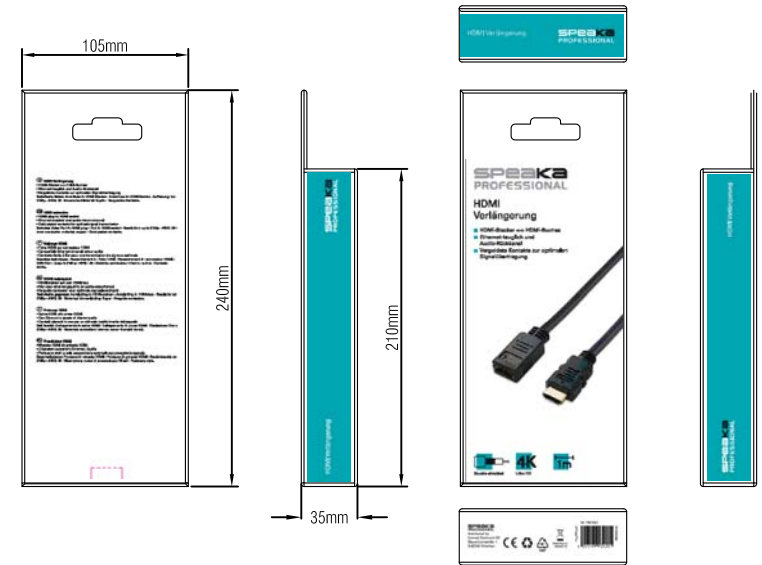

Company: CONRAD

Item	1967632	
Draw	Andi	Date: 2015.01.30
Approval		
Maker	F16	BOM.NO:13674

RoHS Compliant

CONRAD
GERMANY
BEST NO.: 1967632
PCS.: 40 PCS
MODEL NO.: HDM1.4-AM-AF-1M
ORDER NO.:
WEIGHT(KG.): KGS

外箱側麥

CONRAD
HAMBURG
C/NO.:
MADE IN CHINA

外箱正麥

產品直接裝入彩盒內(105*240*35mm)

40PCS/CTN (450*340*280mm)

一層兩排，每排9個，兩層，最上面平放4個

D	更正裝箱數量	2020-04-09
C	新增線上CE貼紙	2019-10-15
B	修改裝箱數量	2019-06-25
VER.A	REVISE	DATE

Company: CONRAD

Item	1967632	
Draw	Andi	Date: 2015.01.30
Approval		
Duty	F16	BOM.NO:13674

105 x 240 x 35 mm

BN: 1967632	
Product Vendor: Reallyuseful Electronics	
Artwork Designer: Colin Man	
Project Merchandiser: Karen Tam	
Varnish: Matt Lamination (check provided Master colour Guide)	
Colour references: Please refer to Master Brand Colour Guide for exact colour specifications	
Pantone 7467 C	
Artwork supplied for:	Artwork supplied by:
	Agency ONLY
<small>The copyright in this artwork and packaging design is the property of CEI Conrad Electronic International (HK) Limited. No copying, alteration or amendment to the artwork/design can be undertaken without the prior written permission of CEI Conrad Electronic International (HK) Limited. Any costs incurred as a result of unauthorised amendments will be recovered from the vendor responsible.</small>	

M, 35mm

D HDMI Verlängerung

- HDMI-Stecker <-> HDMI-Buchse
- Ethernet-tauglich und Audio-Rückkanal
- Vergoldete Kontakte zur optimalen Signalübertragung

Technische Daten: Anschluss A: HDMI-Stecker · Anschluss B: HDMI-Buchse · Auflösung: bis 2160p · AWG: 30 · Innenleiter-Material: Kupfer · Vergoldete Kontakte.