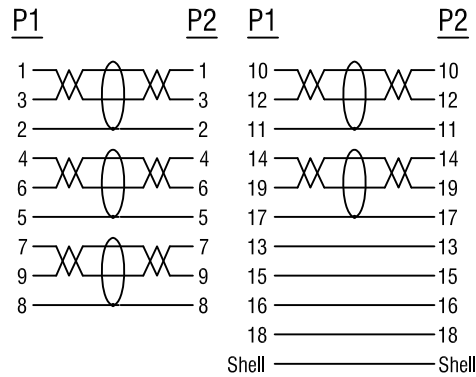

RoHS Compliant

WIRE ADDRESS

Electrical Test:

- 1.100% TEST OPEN SHORT MIS-WIRE.
- 2.CONTACT RESISTANCE:3Ω MAX.
- 3.INSULATION RESISTANCE:5MΩ MIN.
- 4.HI-POT:300V DC/10MS.
- 5.Real Test Passed 3840*2160P 30Hz.
- 6.Real Test Not Twinkling,Double Vision and Decolor.

G		
F		
E	更新彩盒版本为V3	2020-09-22
VER	REVISE	DATE

D	1	Z-1967632	45P PVC BLACK		G
C			HDMI 19P FEMALE(Black Insulator,Gold Plated+ with black cap)	1	PCS
B			HDMI 19P MALE(Black Insulator,Gold Plated)雾面	1	PCS
A			UL20276 (30AWG*1P+EAM)*5+30AWG*4C(CU)+AEB OD=6.0MM BLACK PVC(Print: High Speed HDMI™ Cable with Ethernet)	1	PCS
NUMBER	BOM.NO		PRODUCT SPECIFICATIONS	Quantity	Unit

外箱側麥

CONRAD
HAMBURG
C/NO.:
MADE IN CHINA

外箱正麥

產品直接裝入彩盒內(105*240*35mm)

40PCS/CTN (450*340*280mm)

一層兩排，每排9個，兩層，最上面平放4個

D	更正裝箱數量	2020-04-09
C	新增線上CE貼紙	2019-10-15
B	修改裝箱數量	2019-06-25
VER.A	REVISE	DATE

Company: CONRAD