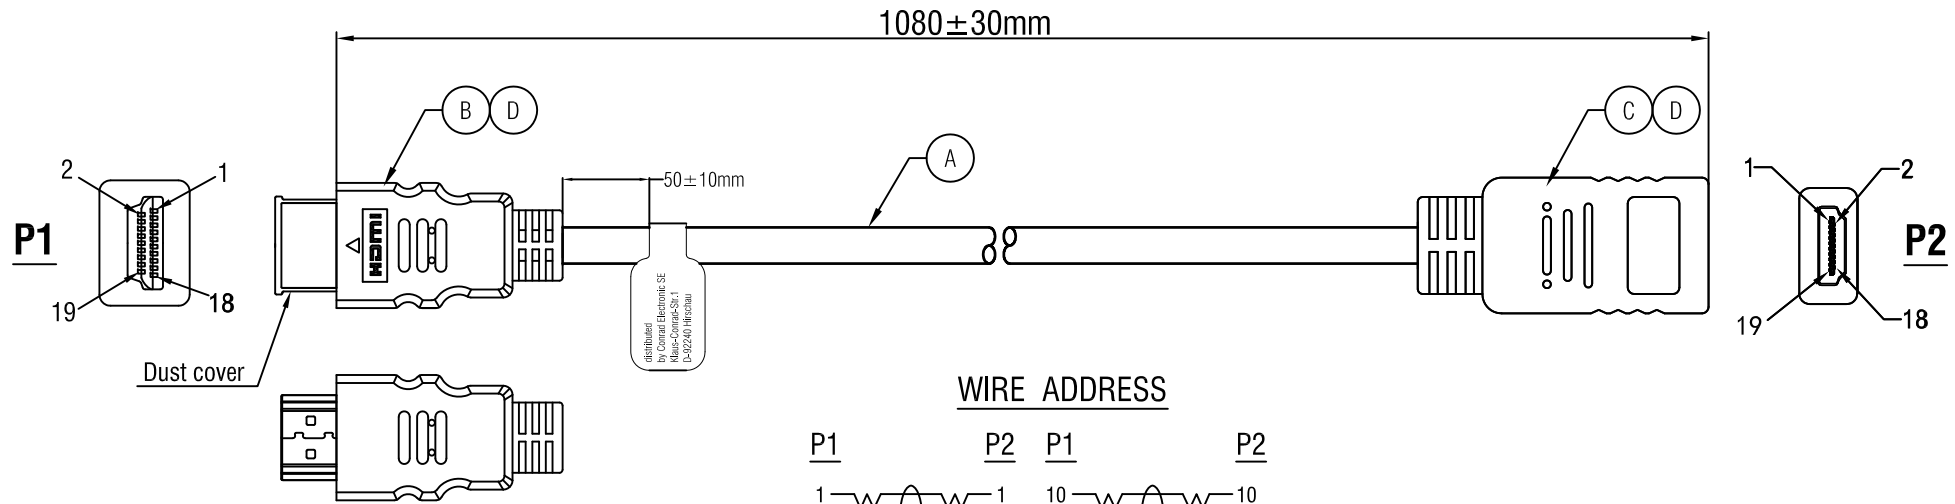

RoHS Compliant

WIRE ADDRESS

Electrical Test:

- 1.100% TEST OPEN SHORT MIS-WIRE.
- 2.CONTACT RESISTANCE:3Ω MAX.
- 3.INSULATION RESISTANCE:5MΩ MIN.
- 4.HI-POT:300V DC/10MS.
- 5.Real Test Passed 3840*2160P 30Hz.
- 6.Real Test Not Twinkling,Double Vision and Decolor.

G		
F		
E	更新彩盒版本为V3	2020-09-22
VER	REVISE	DATE

D	1	Z-1967632	45P PVC BLACK		G
C			HDMI 19P FEMALE(Black Insulator,Gold Plated+ with black cap)	1	PCS
B			HDMI 19P MALE(Black Insulator,Gold Plated)雾面	1	PCS
A			UL20276 (30AWG*1P+EAM)*5+30AWG*4C(CU)+AEB OD=6.0MM BLACK PVC(Print: High Speed HDMI™ Cable with Ethernet)	1	PCS
NUMBER	BOM.NO		PRODUCT SPECIFICATIONS	Quantity	Unit

外箱側麥

CONRAD
HAMBURG
C/NO.:
MADE IN CHINA

外箱正麥

產品直接裝入彩盒內(105*240*35mm)

40PCS/CTN (450*340*280mm)

一層兩排，每排9個，兩層，最上面平放4個

D	更正裝箱數量	2020-04-09
C	新增線上CE貼紙	2019-10-15
B	修改裝箱數量	2019-06-25
VER.A	REVISE	DATE

Company: CONRAD