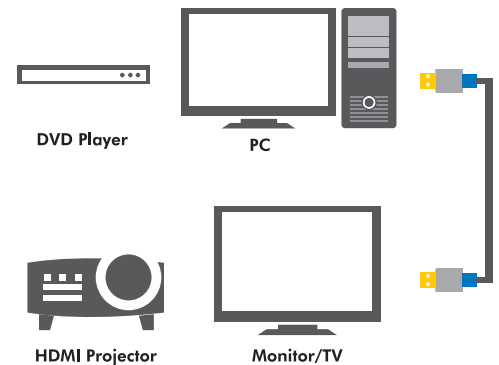

Features:

- » Aluminum housing
- » HDMI-A, male to HDMI-A, male cable
- » Compliant with HDMI 2.0 specification: 21:9 wide angle, CEC extensions and 3D support
- » Maximum resolution up to 4Kx2K@60Hz