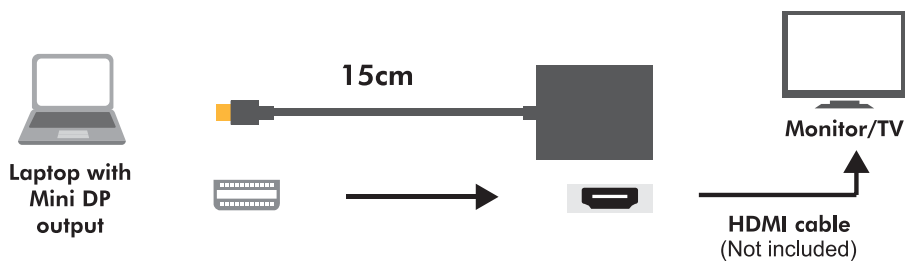

LogiLink®

4K Mini DisplayPort to HDMI Adapter

Art. No.: CV0036B

CV0036B is a new generation Mini DisplayPort™ to HDMI™ converter that receives both video and audio streams from an upstream Mini DisplayPort Source link and converts to a HDMI output.

Features:

- » Integrates a complete DisplayPort receiver and complete HDMI transmitter for video format conversion
- » Compliant with DisplayPort 1.2 input, video and audio
- » Compliant with HDMI high speed with Ethernet specification
- » Up to 300MHz color Rate for Stereoscopic 3D
- » Low power consumption (standby mode 25mW)
- » Maximum resolution 3840 x 2160@30Hz
- » Supports HDCP1.3 content protection
- » Supports multiple color format: RGB 6/8/10/12 bpc (bit per component), YCbCr 4:4:4, and YCbCr 4:2:2 8/10/12 bpc
- » Powered from Mini DisplayPort port source

Specification:

Input Connector	Mini DisplayPort Male 20pin
Output Connector	HDMI Female type A 19pin
Vertical Frequency Range	50/60Hz
Video Amplifier Bandwidth	Up to 5.4Gbps
Resolution	Max. resolution 3840 x 2160@30Hz Support 3D mode