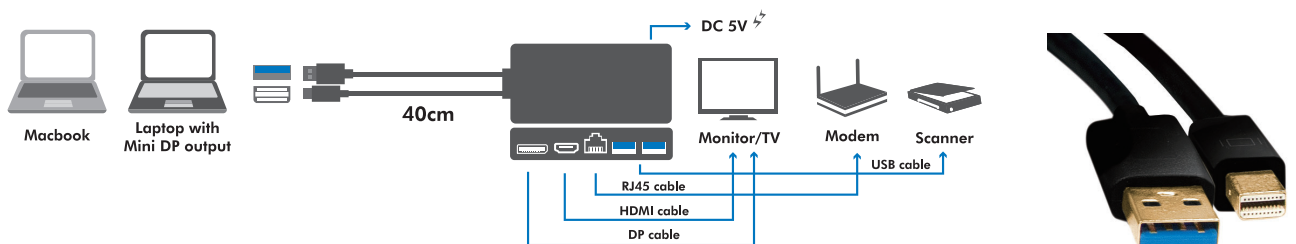

Mini DisplayPort Docking with HDMI/DP/LAN/USB3.0

Art. No.: CV0111

This Mini-DP video dock with USB 3.0 LAN hub is a versatile tool to expand and enhance your computer's connectivity performance for use at home, in the office or on the road.

Features:

- » Chipset: PS8312
- » Input: Mini DisplayPort , USB3.0
- » Output: 2 x USB3.0, RJ45 port, HDMI, DisplayPort
- » Compliant with VESA DisplayPort 1.2 specification for 1.62Gbps, 2.7Gbps and 5.4Gbps link rates
- » Compliant with HDMI specification up to 2.25Gbps
- » Supports 1080P and 3D
- » Supports USB3.0 High-Speed transfer rate up to 5Gbps
- » Supports 10/100/1000Mbps Gigabit Ethernet
- » LED indicator
- » Support Windows XP/Vista/7/8/10, Mac OS 9.X and 10.X
- » Connect to a 5V power adapter if additional power is required (not included)
- » Product Dimension: 123.9 x 67.8 x 21.5mm
- » Product Weight: 124g

Package Contents:

- » 1 x Mini DisplayPort Docking
- » 1 x User Manual

Package Informations:

- » Packing Dimension: 173 x 260 x 25mm
- » Packing Weight: 0.213kg
- » Carton Dimension: 520 x 366 x 285mm
- » Carton Q'ty: 40pcs
- » Carton Weight: kg

You can only plug in 1 port among the 2 video output ports at a time.

* The specifications and pictures are subject to change without notice.
*All trade names referenced are the registered namework of their respective owners.