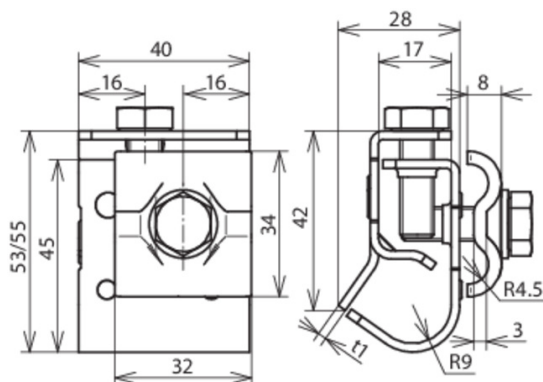

DRK DUL 8.10 W16.22 STTZN (339 050)

Figure without obligation

Type	DRK DUL 8.10 W16.22 STTZN
Part No.	339 050 ✓
Component protection	German Patent No. P 38 35 245.1
Clamping range of bead	16-22 mm
Material of clamp	St/tZn
Clamping range Rd	8-10 mm
Material of cleat	St/tZn
Width / material thickness	40 / 2 mm
Screw	● M8 x 20 / 25 mm
Material of screw	St/tZn
Standard	EN 62561-1
Weight	138 g
Customs tariff number (Comb. Nomenclature EU)	85389099
GTIN	4013364096257
PU	25 pc(s)

We reserve the right to introduce changes in performance, configuration and technology, dimensions, weights and materials in the course of technical progress. The figures are shown without obligation.