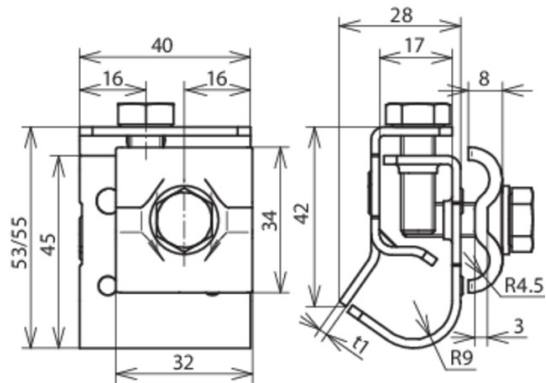

DRK DUL 8.10 W16.22 CU (339 057)

Figure without obligation

Type	DRK DUL 8.10 W16.22 CU
Part No.	339 057 ✓
Component protection	German Patent No. P 38 35 245.1
Clamping range of bead	16-22 mm
Material of clamp	Cu
Clamping range Rd	8-10 mm
Material of cleat	Cu
Width / material thickness	40 / 2 mm
Screw	● M8 x 20 / 25 mm
Material of screw	StSt
Standard	EN 62561-1
Weight	150 g
Customs tariff number (Comb. Nomenclature EU)	85389099
GTIN	4013364096332
PU	25 pc(s)

We reserve the right to introduce changes in performance, configuration and technology, dimensions, weights and materials in the course of technical progress. The figures are shown without obligation.