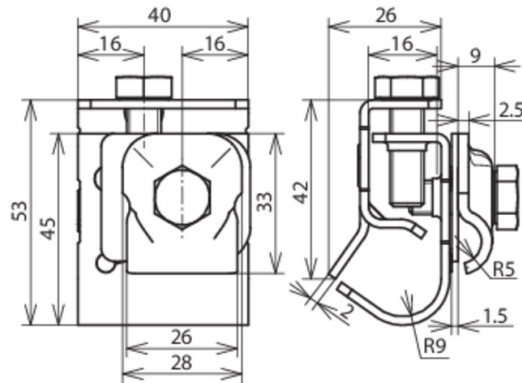

ZMDRK KB 6.10 W16.22 CU STTZN (339 167)

Figure without obligation

Type	ZMDRK KB 6.10 W16.22 CU STTZN
Part No.	339 167
Clamping range of bead	16-22 mm
Material of clamp	Cu / St/tZn
Clamping range Rd	6-10 mm
Screw	☛ M8 x 20 mm
Material of screw	StSt
Standard	EN 62561-1
Weight	140 g
Customs tariff number (Comb. Nomenclature EU)	85389099
GTIN	4013364034426
PU	1 pc(s)

We reserve the right to introduce changes in performance, configuration and technology, dimensions, weights and materials in the course of technical progress. The figures are shown without obligation.