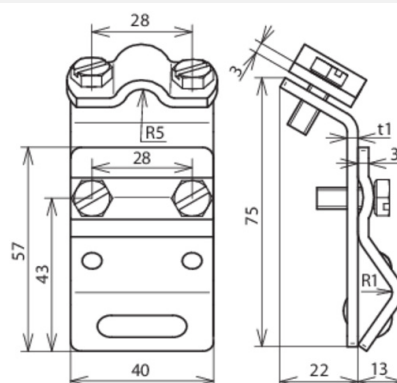

## DRK ZS 7.10 W13.25 AL (338 001)

Figure without obligation

Type	DRK ZS 7.10 W13.25 AL
Part No.	338 001
Clamping range of bead	13-25 mm
Material of clamp	Al
Clamping range Rd	7-10 mm
Material of cleat	Al
Width / material thickness	40 / 3 mm
Screw	⚙ M6 x 16 mm
Material of screw	StSt
Standard	EN 62561-1
Weight	68 g
Customs tariff number (Comb. Nomenclature EU)	85389099
GTIN	4013364054172
PU	25 pc(s)

We reserve the right to introduce changes in performance, configuration and technology, dimensions, weights and materials in the course of technical progress. The figures are shown without obligation.