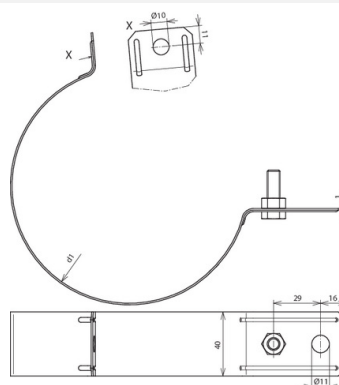

RRS 100 B11 CU (420 107)

Figure without obligation

Type	RRS 100 B11 CU
Part No.	420 107
Material	Cu
Clamping range pipe Ø (d1)	100 mm
Bore Ø	11 mm
Screw	⚙ M8 x 25 mm
Material of screw / nut	StSt
Standard	EN 62561-1
Weight	158 g
Customs tariff number (Comb. Nomenclature EU)	85389099
GTIN	4013364045828
PU	1 pc(s)

We reserve the right to introduce changes in performance, configuration and technology, dimensions, weights and materials in the course of technical progress. The figures are shown without obligation.