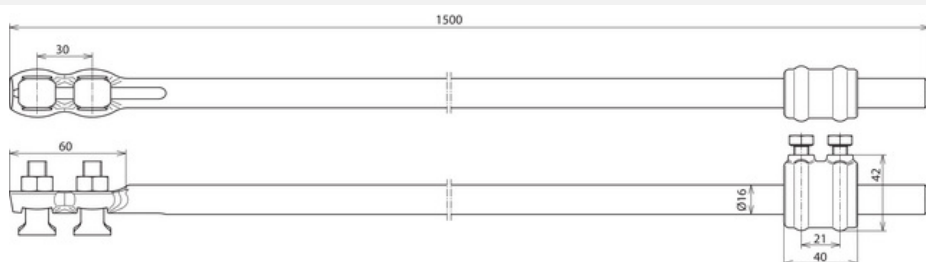

EESS 16 1500 TM 2KS7.10 STTZN (480 150)

Figure without obligation

Type	EESS 16 1500 TM 2KS7.10 STTZN
Part No.	480 150
Material	St/tZn
Standard	EN 62561-(1+2)
Diameter Ø	16 mm
Length	1500 mm
Connection KS screw Rd	7-10 mm
Connection sleeve Rd / Rd	7-10 / 16 mm
Weight	2,58 kg
Customs tariff number (Comb. Nomenclature EU)	85389099
GTIN	4013364019591
PU	1 pc(s)

We reserve the right to introduce changes in performance, configuration and technology, dimensions, weights and materials in the course of technical progress. The figures are shown without obligation.