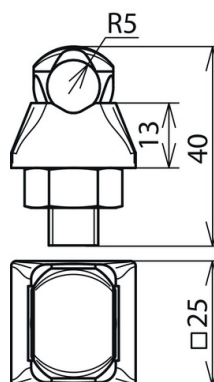

KSV 6.10 CU (301 007)

Figure without obligation

Type	KSV 6.10 CU
Part No.	301 007
Material of clamping screw	Cu
Material of clamp	Gunmetal
Clamping range Rd	6-10 mm
Connection (single-wire / multi-wire)	25-70 mm ²
Material of nut	StSt
Screw	M10
Standard	EN 62561-1
Weight	75 g
Customs tariff number (Comb. Nomenclature EU)	85389099
GTIN	4013364021358
PU	1 pc(s)

We reserve the right to introduce changes in performance, configuration and technology, dimensions, weights and materials in the course of technical progress. The figures are shown without obligation.