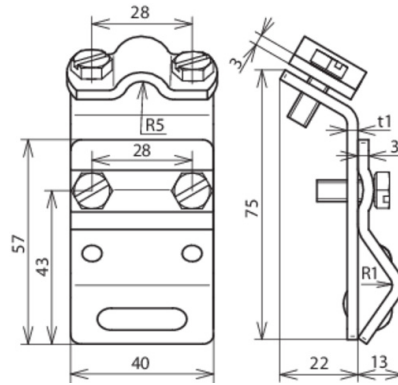

DRK ZS 7.10 W13.25 CU (338 007)

Figure without obligation

Type	DRK ZS 7.10 W13.25 CU
Part No.	338 007
Clamping range of bead	13-25 mm
Material of clamp	Cu
Clamping range Rd	7-10 mm
Material of cleat	Cu
Width / material thickness	40 / 3 mm
Screw	☛ M6 x 16 / M6 x 10 mm
Material of screw	StSt
Standard	EN 62561-1
Weight	190 g
Customs tariff number (Comb. Nomenclature EU)	85389099
GTIN	4013364024854
PU	25 pc(s)

We reserve the right to introduce changes in performance, configuration and technology, dimensions, weights and materials in the course of technical progress. The figures are shown without obligation.