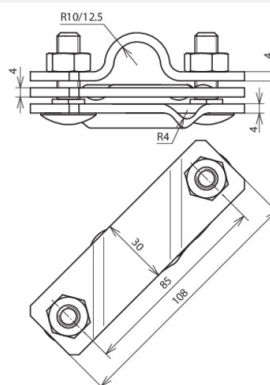

AS S TE 20 7.10 FL40 V4A (620 915)

Figure without obligation

Type	AS S TE 20 7.10 FL40 V4A
Part No.	620 915
Material	StSt (V4A)
Clamping range Rd / Fl	7-10 / -40 mm
Clamping range (stranded / cable)	35-95 mm ²
Type for earth rods	Ø20 mm
Screw	☛ M10 x 35 mm
Material of screw / nut	StSt (V4A)
Material No.	1.4571 / 1.4404 / 1.4401
Short-circuit current (50 Hz) (1 s; ≤ 300 °C)	7.3 kA
Standard	EN 62561-1
Weight	298 g
Customs tariff number (Comb. Nomenclature EU)	85389099
GTIN	4013364026629
PU	20 pc(s)

We reserve the right to introduce changes in performance, configuration and technology, dimensions, weights and materials in the course of technical progress. The figures are shown without obligation.