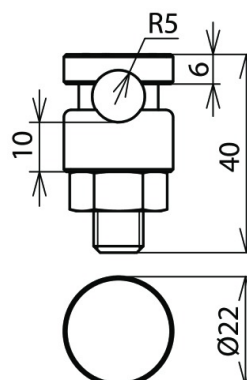

## KSV 6.10 V2A (301 009)

Figure without obligation

Type	KSV 6.10 V2A
Part No.	301 009
Material of clamping screw	StSt
Material of clamp	StSt
Clamping range Rd	6-10 mm
Connection (single-wire / multi-wire)	25-70 mm <sup>2</sup>
Material of nut	StSt
Screw	M10
Standard	EN 62561-1
Weight	61 g
Customs tariff number (Comb. Nomenclature EU)	85389099
GTIN	4013364081284
PU	100 pc(s)

We reserve the right to introduce changes in performance, configuration and technology, dimensions, weights and materials in the course of technical progress. The figures are shown without obligation.