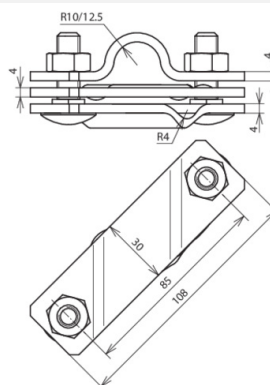

## AS S TE 25 7.10 FL40 V4A (649 015)

Figure without obligation

Type	AS S TE 25 7.10 FL40 V4A
Part No.	649 015
Material	StSt (V4A)
Clamping range Rd / Fl	7-10 / -40 mm
Clamping range (stranded / cable)	35-95 mm <sup>2</sup>
Type for earth rods	Ø25 mm
Screw	☛ M10 x 35 mm
Material of screw / nut	StSt (V4A)
Material No.	1.4571 / 1.4404 / 1.4401
Short-circuit current (50 Hz) (1 s; ≤ 300 °C)	8 kA
Weight	300 g
Customs tariff number (Comb. Nomenclature EU)	85389099
GTIN	4013364119376
PU	20 pc(s)

We reserve the right to introduce changes in performance, configuration and technology, dimensions, weights and materials in the course of technical progress. The figures are shown without obligation.