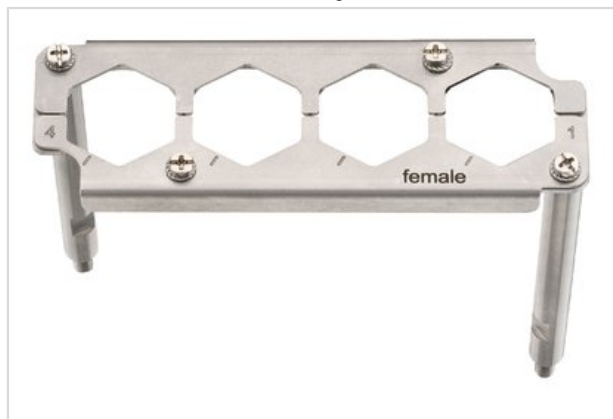

Han 24 HPR EasyCon Frame Female 4XHC350

Part number	09 40 024 9914
Specification	Han 24 HPR EasyCon Frame Female 4XHC350
HARTING eCatalogue	https://b2b.harting.com/09400249914

Identification

Category	Accessories
Series of hoods/housings	Han [®] HPR EasyCon
Type of accessory	Frame
Description of the accessory	for female inserts 4x Han [®] HC Modular 350

Version

Size	24 B
Pack contents	2x distance bolt (A/F 7) 4x M4 screw 4x washer SK S4 4x heat shrink tube

Technical characteristics

Tightening torque	6 Nm Distance bolt 1.5 Nm Fixing screws M4
-------------------	---

Material properties

Material (accessories)	Metal
RoHS	compliant
ELV status	compliant
China RoHS	e
REACH Annex XVII substances	No
REACH ANNEX XIV substances	No
REACH SVHC substances	No

Commercial data

Packaging size	1
Net weight	258.5 g
Country of origin	Germany