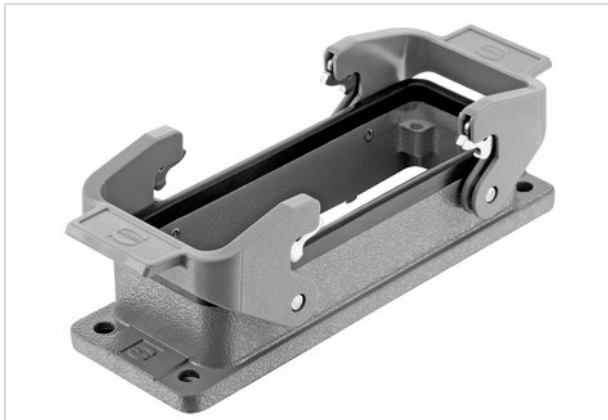

Han 24B-Base Panel 2 Levers IP67

Part number	09 30 024 1301
Specification	Han 24B-Base Panel 2 Levers IP67
HARTING eCatalogue	https://b2b.harting.com/09300241301

Identification

Category	Hoods/Housings
Series of hoods/housings	Han [®] B
Type of hood/housing	Bulkhead mounted housings
Type	Low construction

Version

Locking type	Double locking lever
Han-Easy Lock [®]	Yes
Size	24 B
Field of application	Standard hoods/housings for industrial connectors

Technical characteristics

Limiting temperature	-40 ... +125 °C
Degree of protection acc. to IEC 60529	IP65 IP67
Type rating acc. to UL 50 / UL 50E	4 4X 12

Material properties

Material (hood/housing)	Aluminium die-cast
Surface (hood/housing)	Powder-coated
Colour (hood/housing)	RAL 7037 (dust grey)
Material (seal)	NBR
Material (locking)	Polycarbonate Stainless steel
Colour (locking)	RAL 7037 (dust grey)
Material flammability class acc. to UL 94 (locking levers)	V-0
RoHS	compliant