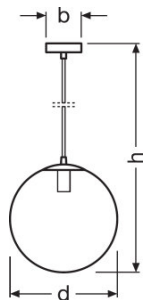

TECHNICAL DATA

Electrical data

Operating mode	Mains voltage
Nominal voltage	220...240 V
Mains frequency	50/60 Hz

Dimensions & weight

Width	100.0 mm
Diameter	300.0 mm
Height	1570 mm
Product weight	1400.00 g