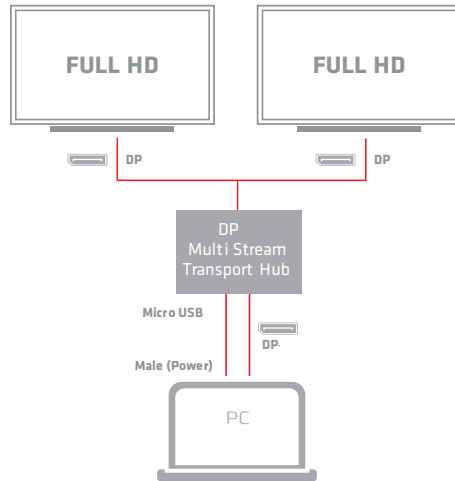

Multi Stream Transport (MST) Hub DisplayPort™ 1.2 Dual Monitor USB Powered

Use up to
2x Full HD Monitors
from a single DisplayPort™ 1.2 output

Product Name

Multi Stream Transport (MST) Hub
DisplayPort™ 1.2 Dual Monitor
USB Powered

Description:

The Club3D senseVision MST Hubs utilise Multi Stream Transport, a unique DisplayPort™ 1.2 feature that creates the ability to transport multiple independent uncompressed display (and audio) streams over a single cable, supporting protected content and high performance applications such as 3D gaming. This enables the use of multiple monitors connected by MST hub configuration. The Club3D MST Hubs is able to distribute those video streams to the connected screens. The Club3D MST Hubs do not increase the bandwidth of the DisplayPort™ 1.2 output of the source system, but it enables the optimal use of it. The CSV-6200 is Plug & Play and does not require any driver installation.

Note: When using a DisplayPort™ 1.1 video card the MST hub will act as a splitter, automatically mirroring your video source across all displays.

Features:

- Compliant with: DisplayPort™ v1.2a, DisplayPort™ v1.1a, VESA DDM Standard, HDCP V2.0, Display Id, and EDID V1.4
- Supports main link rates of 5.4 Gbps (HBR2), 2.7Gbps (HBR) and 1.62Gbps (RBR) from source
- Input pixel dat a depth 6/8/10/12 bits and supports output pixel format RGB444
- Supports Advanced Wide Eye™ SerDes technology enables high Jitter performance
- Supports AMD Eyefinity™
- Compatible with Microsoft Surface Pro and Intel NUC platforms
- Works with AMD, Nvidia and Intel Graphics solutions

Input:

- DisplayPort™ 1.2 Male
- Micro USB Female for Power

Output:

- 2x DisplayPort™ Female

Other info:

- Hub size LxWxD: 61x49x12 mm
- Hub Weight: 54 gr.
- Cable Length USB: 1000 mm
- Cable Weight USB: 22 gr.
- Cable Length DP: 180 mm
- Poly Bag: 160x 240 mm.
- Poly Bag Weight: 9 gr