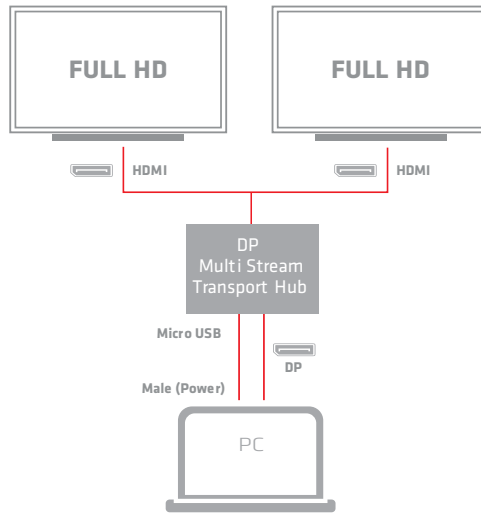

Multi Stream Transport (MST) Hub HDMI™ Dual Monitor USB Powered

Use up to
2x Full HD Monitors
from a single DisplayPort™ 1.2 output

Product Name
Multi Stream Transport (MST)
Hub HDMI™ Dual Monitor
USB Powered

Product Series
Video Splitters

Itemcode
CSV-6200H

EAN code
8719214470913

UPC code
841615101108

Description:

The Club3D senseVision MST Hubs utilize Multi Stream Transport, a unique DisplayPort™ 1.2 feature that creates the ability to transport multiple independent uncompressed display (and audio) streams over a single cable, supporting protected content and high performance applications such as 3D gaming. This enables the use of multiple monitors connected by MST hub configuration. The Club3D MST Hubs is able to distribute those video streams to the connected HDMI™ screens.

Note: When using a DisplayPort™ 1.1 video card the MST hub will act as a splitter, automatically mirroring your video source across all displays.

Features:

- Compliant with: DisplayPort™ v1.2a, DisplayPort™ v1.1a, VESA DDM Standard, HDCP V2.0, DisplayId, and EDID V1.4
- Supports main link rates of 5.4Gbps (HBR2), 2.7Gbps (HBR) and 1.62Gbps (RBR) from source
- Supports HDMI™ 1.4 specifications for the 2 outputs.
- Input pixel data depth 6/8/10/12 bits and supports output pixel format RGB444
- Supports Advanced Wide Eye™ SerDes technology enables high jitter performance
- Supports AMD Eyefinity™
- Compatible with Microsoft Surface Pro and Intel NUC platforms
- Works with AMD, Nvidia and Intel Graphics solutions

Input:

- 1x DisplayPort™ 1.2 Male
- 1x Micro USB Female for Power

Output:

- 2x HDMI™ Female

Other info:

- Hub size LxWxD: 61x49x12 mm
- Hub Weight: 54 gr.
- Cable Length USB: 1000 mm
- Cable Weight USB: 22 gr.
- Cable Length DP: 180 mm
- Poly Bag: 160x 240 mm.
- Poly Bag Weight: 9 gr